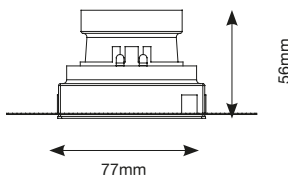

TRIMLESS SQUARE

TRYKA TRIMLESS SQUARE is uniquely designed without a trim for architectural applications.

TRIMLESS SQUARE is a decorative, adjustable recessed light that integrates into the ceiling with a plaster in finish.

The fixture can accommodate TRYKA FOCUS LED modules.

Please order LED modules and related drivers separately.

Technical Specification

Housing	Aluminium
Trim Finish	White, Black
Adjustability	25°
Dimensions	77mm L x 77mm W x 56mm H
Weight	0.2kg
IP Rating	IP20
Operating Ambient Temp.	-10°C to +40°C

Product Code

TRY - TRIMLESS SQUARE - A - WHITE - IP20
BLACK

Product Code Example:

TRY-TRIMLESS SQUARE-A-WHITE-IP20

As part of our continuous product development we reserve the right to amend these specifications without prior notice.