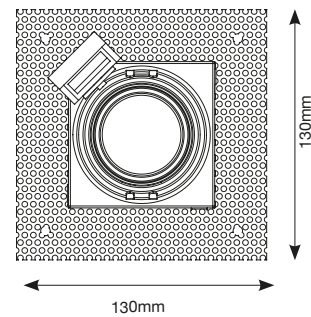

TRIMLESS SQUARE

TRYKA TRIMLESS SQUARE is uniquely designed without a trim for architectural applications.

TRIMLESS SQUARE is a decorative, adjustable recessed light that integrates into the ceiling with a plaster in finish.

The fixture can accommodate TRYKA FOCUS LED modules.

Please order LED modules and related drivers separately.

Technical Specification

Housing	Aluminium
Trim Finish	White, Black
Adjustability	25°
Dimensions	77mm L x 77mm W x 56mm H
Weight	0.2kg
IP Rating	IP20
Operating Ambient Temp.	-10°C to +40°C

Product Code

TRY - TRIMLESS SQUARE - A - WHITE - IP20
BLACK

Product Code Example:

TRY-TRIMLESS SQUARE-A-WHITE-IP20

As part of our continuous product development we reserve the right to amend these specifications without prior notice.