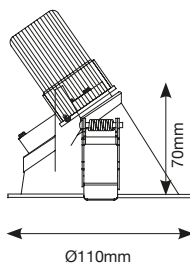

SPOT WW

SPOT WW is designed specifically for wall wash lighting applications and is an elegant ceiling recess light fixture. Its coated reflector is specially designed for asymmetrical light distribution and minimal glare.

SPOT WW is an appropriate fixture for grazing walls or to highlight a vertical surface.

The fixture is suitable for all TRYKA MR16 LED modules.

Please order LED modules and related drivers separately.

Technical Specification	
Housing	Aluminium
Trim Finish	White, Black
Adjustability	Fixed
IP Rating	IP20
Dimensions	110mm Dia x 70mm H
Cutout Opening	100mm Dia
Weight	0.20kg
IP Rating	IP20 IP54 with Clear Glass
Operating Ambient Temp.	-10°C to +40°C

Product Code
 TRY - SPOT WW - F - WHITE - IP20
 BLACK IP54
 Product Code Example:
 TRY-SPOT WW-F-WHITE-IP20

As part of our continuous product development we reserve the right to amend these specifications without prior notice.