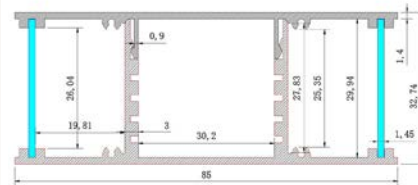

Suspension Kit
TRY-FLEX-MK-PRO064B-SK

PRO062 Aluminium
Profile for Wall
Light

TRY-FLEX-MK-PRO062-AP-YY

Opal Cover
TRY-FLEX-MK-PRO062-OC-YY

End Cap Set
TRY-FLEX-MK-PRO062-EC-SET

PRO064C
100mm Round
Aluminium Profile