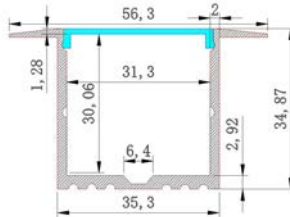

PRO017
Deep Recessed
Aluminium Profile

Product code
TRY-FLEX-MK-PRO017-AP-YY

Opal Cover
TRY-FLEX-MK-PRO017-OC-YY

Clear Cover
TRY-FLEX-MK-PRO017-CC-YY

End Cap Set
TRY-FLEX-MK-PRO017-EC-SET

Fixing Clip - Pair
TRY-FLEX-MK-PRO017-FC-PAIR