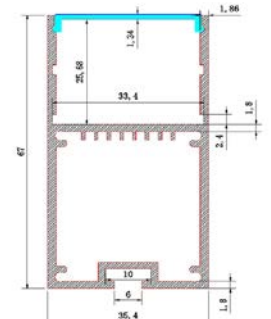

PRO060 Suspended
Curved Rectangle
Aluminium Profile

TRY-FLEX-MK-PRO060-AP-YY

Opal Cover
TRY-FLEX-MK-PRO060-OC-YY

Clear Cover
TRY-FLEX-MK-PRO060-CC-YY

End Cap Set
TRY-FLEX-MK-PRO060-EC-SET

Suspension Kit
TRY-FLEX-MK-PRO060-SK