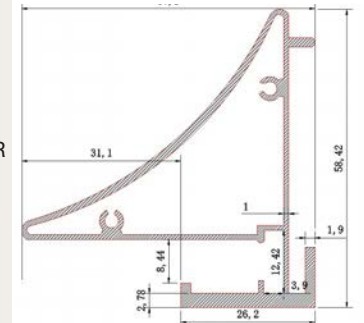

Product code
TRY-FLEX-MK-PRO044A-AP-YY

End Cap Set
TRY-FLEX-MK-PRO044A-EC-SET

Mounting Bracket - Pair
TRY-FLEX-MK-PRO044A-MB-PAIR

PRO044B
Aluminium Profile
for 8mm Glass

Product code
TRY-FLEX-MK-PRO044B-AP-YY
End Cap Set
TRY-FLEX-MK-PRO044B-EC-SET