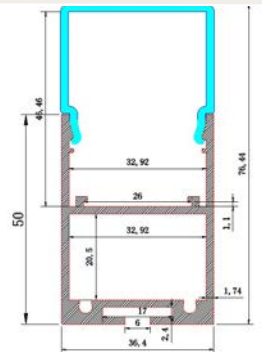

PRO038
Deep Suspended
Aluminium Profile

Product code
TRY-FLEX-MK-PRO038-AP-YY
Opal Cover
TRY-FLEX-MK-PRO038-OC-YY
Clear Cover
TRY-FLEX-MK-PRO038-CC-YY
End Cap Set
TRY-FLEX-MK-PRO038-EC-SET
Suspension Kit
TRY-FLEX-MK-PRO038-SK