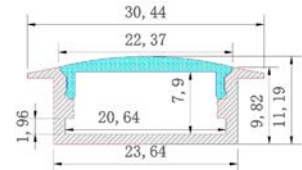

PRO013
Wide Recessed
Aluminium Profile

Product code
TRY-FLEX-MK-PRO013-AP-YY

Opal Cover
TRY-FLEX-MK-PRO013-OC-YY

Clear Cover
TRY-FLEX-MK-PRO013-CC-YY

End Cap Set
TRY-FLEX-MK-PRO013-EC-SET

Fixing Clip - Pair
TRY-FLEX-MK-PRO013-FC-PAIR