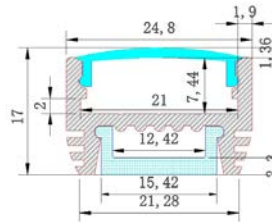

PRO025
Flat Surface Mount
Aluminium Profile

Product code
TRY-FLEX-MK-PRO025-AP-YY

Opal Cover
TRY-FLEX-MK-PRO025-OC-YY

Clear Cover
TRY-FLEX-MK-PRO025-CC-YY

End Cap Set
TRY-FLEX-MK-PRO025-EC-SET

PRO026
Flat Surface Mount
Aluminium Profile