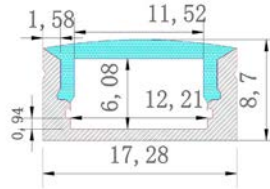

PRO002
Slim Surface Mount
Aluminium Profile

Product code
TRY-FLEX-MK-PRO002-AP-YY

Opal Cover
TRY-FLEX-MK-PRO002-OC-YY

Clear Cover
TRY-FLEX-MK-PRO002-CC

End Cap Set
TRY-FLEX-MK-PRO002-EC-SET

Fixing Clip - Pair
TRY-FLEX-MK-PRO002-FC-PAIR