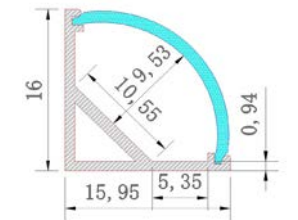

PRO006
Curved Corner
Aluminium Profile

Product code
TRY-FLEX-MK-PRO006-AP-YY

Opal Cover
TRY-FLEX-MK-PRO006-OC-YY

Clear Cover
TRY-FLEX-MK-PRO006-CC-YY

End Cap Set
TRY-FLEX-MK-PRO006-EC-SET

Fixing Clip - Pair
TRY-FLEX-MK-PRO006-FC-PAIR