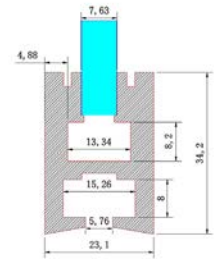

PRO039
160 degree
Aluminium Profile

Product code
TRY-FLEX-MK-PRO039-AP-YY

Opal Cover
TRY-FLEX-MK-PRO039-OC-YY

Clear Cover
TRY-FLEX-MK-PRO039-CC-YY

End Cap Set
TRY-FLEX-MK-PRO039-EC-SET

Fixing Clip - Pair
TRY-FLEX-MK-PRO039-FC-PAIR

PRO042 3 Line
Vertical Surface Mount
Aluminium Profile

Product code
TRY-FLEX-MK-PRO042-AP-YY

Opal Cover
TRY-FLEX-MK-PRO042-OC-YY

Clear Cover
TRY-FLEX-MK-PRO042-CC-YY

End Cap Set
TRY-FLEX-MK-PRO042-EC-SET

Fixing Clip - Pair
TRY-FLEX-MK-PRO042-FC-PAIR

PRO040
Up/Down Wall Mount
Aluminium Profile

Product code
TRY-FLEX-MK-PRO040-AP-YY

Opal Cover
TRY-FLEX-MK-PRO040-OC-YY

Clear Cover
TRY-FLEX-MK-PRO040-CC-YY

End Cap Set
TRY-FLEX-MK-PRO040-EC-SET

Fixing Clip - Pair
TRY-FLEX-MK-PRO040-FC-PAIR

PRO043 3 Line
Vertical Surface Mount
Aluminium Profile

Product code
TRY-FLEX-MK-PRO043-AP-YY

Opal Cover
TRY-FLEX-MK-PRO043-OC-YY

Clear Cover
TRY-FLEX-MK-PRO043-CC-YY

End Cap Set
TRY-FLEX-MK-PRO043-EC-SET

Fixing Clip - Pair
TRY-FLEX-MK-PRO043-FC-PAIR

PRO040L Large
Up/Down Wall Mount
Aluminium Profile

Product code
TRY-FLEX-MK-PRO040L-AP-YY

Opal Cover
TRY-FLEX-MK-PRO040L-OC-YY

Clear Cover
TRY-FLEX-MK-PRO040L-CC-YY

End Cap Set
TRY-FLEX-MK-PRO040L-EC-SET

Fixing Clip - Pair
TRY-FLEX-MK-PRO040L-FC-PAIR

PRO044 Linear
Aluminium Profile
for Guide Glass

Product code
TRY-FLEX-MK-PRO044-AP-YY

End Cap Set
TRY-FLEX-MK-PRO044-EC-SET

Fixing Clip - Pair
TRY-FLEX-MK-PRO044-FC-PAIR

PRO041
Extra Wide Suspended
Aluminium Profile

Product code
TRY-FLEX-MK-PRO041-AP-YY

Opal Cover
TRY-FLEX-MK-PRO041-OC-YY

Clear Cover
TRY-FLEX-MK-PRO041-CC-YY

End Cap Set
RY-FLEX-MK-PRO041-EC-SET

Suspension Kit
TRY-FLEX-MK-PRO041-SK

PRO044A
Aluminium Profile
for 8mm Glass