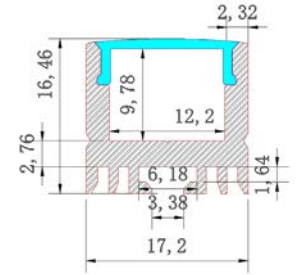

PRO023
Stair Wall Mount
Aluminium Profile

Product code
TRY-FLEX-MK-PRO023-AP-YY

Opal Cover
TRY-FLEX-MK-PRO023-OC-YY

Clear Cover
TRY-FLEX-MK-PRO023-CC-YY

End Cap Set
TRY-FLEX-MK-PRO023-EC-SET

PRO024
Wall Recessed
Aluminium Profile

Product code
TRY-FLEX-MK-PRO024-AP-YY

Opal Cover
TRY-FLEX-MK-PRO024-OC-YY

Clear Cover
TRY-FLEX-MK-PRO024-CC-YY

End Cap Set
TRY-FLEX-MK-PRO024-EC-SET

PRO025
Flat Surface Mount
Aluminium Profile

Product code
TRY-FLEX-MK-PRO025-AP-YY

Opal Cover
TRY-FLEX-MK-PRO025-OC-YY

Clear Cover
TRY-FLEX-MK-PRO025-CC-YY

End Cap Set
TRY-FLEX-MK-PRO025-EC-SET

PRO026
Flat Surface Mount
Aluminium Profile

Product code
TRY-FLEX-MK-PRO026-AP-YY

Opal Cover
TRY-FLEX-MK-PRO026-OC-YY

Clear Cover
TRY-FLEX-MK-PRO026-CC-YY

End Cap Set
TRY-FLEX-MK-PRO026-EC-SET

PRO027
Standard Suspended
Aluminium Profile

Product code
TRY-FLEX-MK-PRO027-AP-YY

Opal Cover
TRY-FLEX-MK-PRO027-OC-YY

Clear Cover
TRY-FLEX-MK-PRO027-CC-YY

End Cap Set
TRY-FLEX-MK-PRO027-EC-SET

Fixing Clip - Pair
TRY-FLEX-MK-PRO027-FC-PAIR
Suspension Kit
TRY-FLEX-MK-PRO027-SK

PRO028
Wide Suspended
Aluminium Profile

Product code
TRY-FLEX-MK-PRO028-AP-YY

Opal Cover
TRY-FLEX-MK-PRO028-OC-YY

Clear Cover
TRY-FLEX-MK-PRO028-CC-YY

End Cap Set
TRY-FLEX-MK-PRO028-EC-SET

Suspension Kit
TRY-FLEX-MK-PRO028-SK

PRO029
Multi Way Wall Mount
Aluminium Profile

Product code
TRY-FLEX-MK-PRO029-AP-YY

Opal Cover
TRY-FLEX-MK-PRO029-OC-YY

Clear Cover
TRY-FLEX-MK-PRO029-CC-YY

End Cap Set
TRY-FLEX-MK-PRO029-EC-SET

Fixing Clip - Pair
TRY-FLEX-MK-PRO029-FC-PAIR

PRO030
Wall Mount
Aluminium Profile