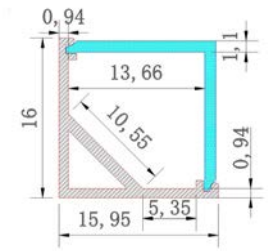

PRO005
Square Corner
Aluminium Profile

Product code
TRY-FLEX-MK-PRO005-AP-YY

Opal Cover
TRY-FLEX-MK-PRO005-OC-YY

Clear Cover
TRY-FLEX-MK-PRO005-CC-YY

End Cap Set
TRY-FLEX-MK-PRO005-EC-SET

Fixing Clip - Pair
TRY-FLEX-MK-PRO005-FC-PAIR