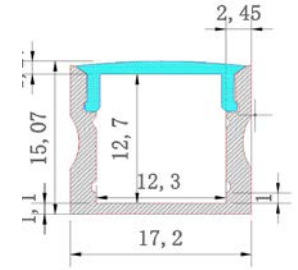

PRO002L
60 Degree Lens
Aluminium Profile

Product code
TRY-FLEX-MK-PRO002L-AP-YY

60degree lens Cover
TRY-FLEX-MK-PRO002L-60-YY

End Cap Set
TRY-FLEX-MK-PRO002L-EC-SET

Fixing Clip - Pair
TRY-FLEX-MK-PRO002L-FC