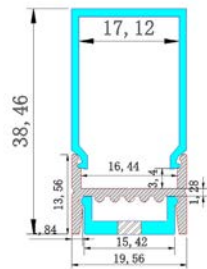

PRO033
Square Ceiling
Aluminium Profile

Product code
TRY-FLEX-MK-PRO033-AP-YY
Opal Cover
TRY-FLEX-MK-PRO033-OC-YY
Clear Cover
TRY-FLEX-MK-PRO033-CC-YY
End Cap Set
TRY-FLEX-MK-PRO033-EC-SET
Fixing Clip - Pair
TRY-FLEX-MK-PRO033-FC-PAIR