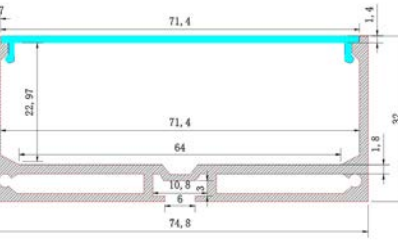

PRO058 Suspended Deep Rectangle Aluminium Profile

TRY-FLEX-MK-PRO058-AP-YY

Opal Cover
TRY-FLEX-MK-PRO058-OC-YY

Clear Cover
TRY-FLEX-MK-PRO058-CC-YY

End Cap Set
TRY-FLEX-MK-PRO058-EC-SET

Suspension Kit
TRY-FLEX-MK-PRO058-SK