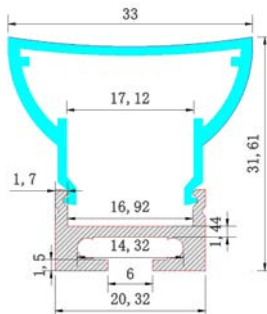

TRY-FLEX-MK-PRO064B-AP-YY

Opal Cover
TRY-FLEX-MK-PRO064B-OC-YY

Clear Cover
TRY-FLEX-MK-PRO064B-CC-YY

End Cap Set
TRY-FLEX-MK-PRO064B-EC-SET

Suspension Kit
TRY-FLEX-MK-PRO064B-SK