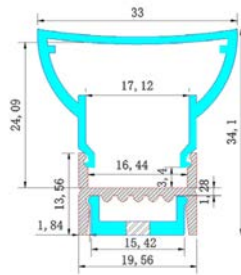

PRO032
Wide Front Ceiling
Aluminium Profile

Product code
TRY-FLEX-MK-PRO032-AP-YY
Opal Cover
TRY-FLEX-MK-PRO032-OC-YY
Clear Cover
TRY-FLEX-MK-PRO032-CC-YY
End Cap Set
TRY-FLEX-MK-PRO032-EC-SET
Fixing Clip - Pair
TRY-FLEX-MK-PRO032-FC-PAIR