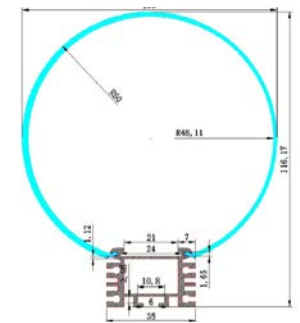

Product code
TRY-FLEX-MK-PRO059-AP-YY

Clear Lens Cover
TRY-FLEX-MK-PRO059-CC-YY

End Cap Set
TRY-FLEX-MK-PRO059-EC-SET

Suspension Kit
TRY-FLEX-MK-PRO059-SK

Product code
TRY-FLEX-MK-PRO063-AP-YY

Opal Cover
TRY-FLEX-MK-PRO063-OC-YY

Clear Cover
TRY-FLEX-MK-PRO063-CC-YY

End Cap Set
TRY-FLEX-MK-PRO063-EC-SET

Suspension Kit
TRY-FLEX-MK-PRO063-SK

TRY-FLEX-MK-PRO060-AP-YY

Opal Cover
TRY-FLEX-MK-PRO060-OC-YY

Clear Cover
TRY-FLEX-MK-PRO060-CC-YY

End Cap Set
TRY-FLEX-MK-PRO060-EC-SET

Suspension Kit
TRY-FLEX-MK-PRO060-SK

TRY-FLEX-MK-PRO064A-AP-YY

Opal Cover
TRY-FLEX-MK-PRO064A-OC-YY

End Cap Set
TRY-FLEX-MK-PRO064A-EC-SET

Suspension Kit
TRY-FLEX-MK-PRO064A-SK

TRY-FLEX-MK-PRO061-AP-YY

Opal Cover
TRY-FLEX-MK-PRO061-OC-YY

Clear Cover
TRY-FLEX-MK-PRO061-CC-YY

End Cap Set
TRY-FLEX-MK-PRO061-EC-SET

Suspension Kit
TRY-FLEX-MK-PRO061-SK

TRY-FLEX-MK-PRO064B-AP-YY

Opal Cover
TRY-FLEX-MK-PRO064B-OC-YY

Clear Cover
TRY-FLEX-MK-PRO064B-CC-YY

End Cap Set
TRY-FLEX-MK-PRO064B-EC-SET

Suspension Kit
TRY-FLEX-MK-PRO064B-SK

TRY-FLEX-MK-PRO062-AP-YY

Opal Cover
TRY-FLEX-MK-PRO062-OC-YY

End Cap Set
TRY-FLEX-MK-PRO062-EC-SET

TRY-FLEX-MK-PRO064C-AP-YY

Opal Cover
TRY-FLEX-MK-PRO064C-OC-YY

Clear Cover
TRY-FLEX-MK-PRO064C-CC-YY

End Cap Set
TRY-FLEX-MK-PRO064C-EC-SET

Suspension Kit
TRY-FLEX-MK-PRO064C-SK