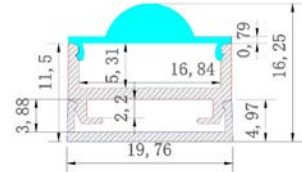

PRO012
Lens Surface Mount
Aluminium Profile

Product code
TRY-FLEX-MK-PRO012-AP-YY

Lens Cover
TRY-FLEX-MK-PRO012-OC-YY

End Cap Set
TRY-FLEX-MK-PRO012-EC-SET

Fixing Clip - Pair
TRY-FLEX-MK-PRO012-FC-PAIR

PRO009
Flat
Aluminium Profile