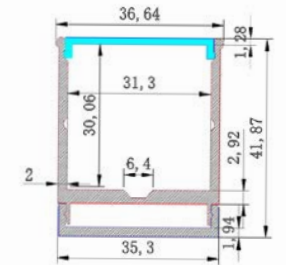

PRO020
Deep Surface Mount
Aluminium Profile

Product code
TRY-FLEX-MK-PRO020-AP-YY

Opal Cover
TRY-FLEX-MK-PRO020-OC-YY

Clear Cover
TRY-FLEX-MK-PRO020-CC-YY

End Cap Set
TRY-FLEX-MK-PRO020-EC-SET