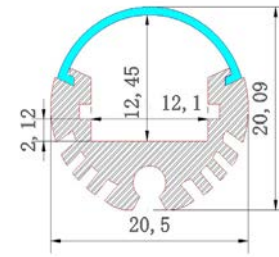

PRO012
Lens Surface Mount
Aluminium Profile

Product code
TRY-FLEX-MK-PRO012-AP-YY

Lens Cover
TRY-FLEX-MK-PRO012-OC-YY

End Cap Set
TRY-FLEX-MK-PRO012-EC-SET

Fixing Clip - Pair
TRY-FLEX-MK-PRO012-FC-PAIR

PRO009
Flat
Aluminium Profile