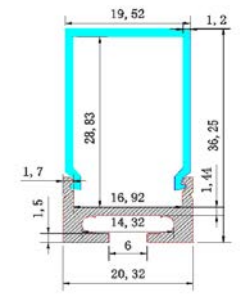

PRO051 32mm deep High Power Aluminium Profile

Product code
TRY-FLEX-MK-PRO051-AP-YY

Opal Cover
TRY-FLEX-MK-PRO051-OC-YY

Clear Cover
TRY-FLEX-MK-PRO051-CC-YY

End Cap Set
TRY-FLEX-MK-PRO051-EC-SET

PRO055 Wide Large Recessed Aluminium Profile

Product code
TRY-FLEX-MK-PRO055-AP-YY

Opal Cover
TRY-FLEX-MK-PRO055-OC-YY

Clear Cover
TRY-FLEX-MK-PRO055-CC-YY

End Cap Set
TRY-FLEX-MK-PRO055-EC-SET

Fixing Clip - Pair
TRY-FLEX-MK-PRO055-FC-PAIR

PRO052 70mm deep High Power Aluminium Profile

TRY-FLEX-MK-PRO052-AP-YY

Opal Cover
TRY-FLEX-MK-PRO052-OC-YY

Clear Cover
TRY-FLEX-MK-PRO052-CC-YY

End Cap Set
TRY-FLEX-MK-PRO052-EC-SET

PRO056 Suspended Standard Dome Aluminium Profile

TRY-FLEX-MK-PRO056-AP-YY

Opal Cover
TRY-FLEX-MK-PRO056-OC-YY

Clear Cover
TRY-FLEX-MK-PRO056-CC-YY

End Cap Set
TRY-FLEX-MK-PRO056-EC-SET

Suspension Kit
TRY-FLEX-MK-PRO056-SK

PRO053 Large Recessed Aluminium Profile

TRY-FLEX-MK-PRO053-AP-YY

Opal Cover
TRY-FLEX-MK-PRO053-OC-YY

Clear Cover
TRY-FLEX-MK-PRO053-CC-YY

End Cap Set
RY-FLEX-MK-PRO053-EC-SET

Fixing Clip - Pair
TRY-FLEX-MK-PRO053-FC-PAIR

PRO057 Suspended Standard Square Aluminium Profile

TRY-FLEX-MK-PRO057-AP-YY

Opal Cover
TRY-FLEX-MK-PRO057-OC-YY

Clear Cover
TRY-FLEX-MK-PRO057-CC-YY

End Cap Set
TRY-FLEX-MK-PRO057-EC-SET

Suspension Kit
TRY-FLEX-MK-PRO057-SK

PRO054 Large Surface Mount Aluminium Profile

TRY-FLEX-MK-PRO054-AP-YY

Opal Cover
TRY-FLEX-MK-PRO054-OC-YY

Clear Cover
TRY-FLEX-MK-PRO054-CC-YY

End Cap Set
TRY-FLEX-MK-PRO054-EC-SET

Suspension Kit
TRY-FLEX-MK-PRO054-SK