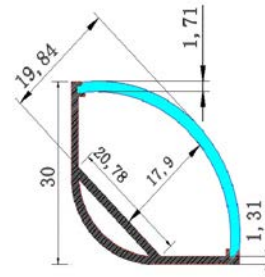

PRO016
Large Curved Corner
Aluminium Profile

Product code
TRY-FLEX-MK-PRO016-AP-YY

Opal Cover
TRY-FLEX-MK-PRO016-OC-YY

Clear Cover
TRY-FLEX-MK-PRO016-CC-YY

End Cap Set
TRY-FLEX-MK-PRO016-EC-SET

Fixing Clip - Pair
TRY-FLEX-MK-PRO016-FC-PAIR