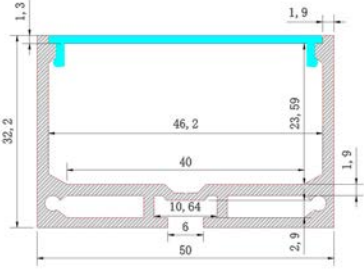

PRO051 32mm deep High Power Aluminium Profile

Product code
TRY-FLEX-MK-PRO051-AP-YY

Opal Cover
TRY-FLEX-MK-PRO051-OC-YY

Clear Cover
TRY-FLEX-MK-PRO051-CC-YY

End Cap Set
TRY-FLEX-MK-PRO051-EC-SET

PRO055 Wide Large Recessed Aluminium Profile

Product code
TRY-FLEX-MK-PRO055-AP-YY

Opal Cover
TRY-FLEX-MK-PRO055-OC-YY

Clear Cover
TRY-FLEX-MK-PRO055-CC-YY

End Cap Set
TRY-FLEX-MK-PRO055-EC-SET

Fixing Clip - Pair
TRY-FLEX-MK-PRO055-FC-PAIR

PRO052 70mm deep High Power Aluminium Profile

TRY-FLEX-MK-PRO052-AP-YY

Opal Cover
TRY-FLEX-MK-PRO052-OC-YY

Clear Cover
TRY-FLEX-MK-PRO052-CC-YY

End Cap Set
TRY-FLEX-MK-PRO052-EC-SET

PRO056 Suspended Standard Dome Aluminium Profile

TRY-FLEX-MK-PRO056-AP-YY

Opal Cover
TRY-FLEX-MK-PRO056-OC-YY

Clear Cover
TRY-FLEX-MK-PRO056-CC-YY

End Cap Set
TRY-FLEX-MK-PRO056-EC-SET

Suspension Kit
TRY-FLEX-MK-PRO056-SK

PRO053 Large Recessed Aluminium Profile

TRY-FLEX-MK-PRO053-AP-YY

Opal Cover
TRY-FLEX-MK-PRO053-OC-YY

Clear Cover
TRY-FLEX-MK-PRO053-CC-YY

End Cap Set
RY-FLEX-MK-PRO053-EC-SET

Fixing Clip - Pair
TRY-FLEX-MK-PRO053-FC-PAIR

PRO057 Suspended Standard Square Aluminium Profile

TRY-FLEX-MK-PRO057-AP-YY

Opal Cover
TRY-FLEX-MK-PRO057-OC-YY

Clear Cover
TRY-FLEX-MK-PRO057-CC-YY

End Cap Set
TRY-FLEX-MK-PRO057-EC-SET

Suspension Kit
TRY-FLEX-MK-PRO057-SK

PRO054 Large Surface Mount Aluminium Profile

TRY-FLEX-MK-PRO054-AP-YY

Opal Cover
TRY-FLEX-MK-PRO054-OC-YY

Clear Cover
TRY-FLEX-MK-PRO054-CC-YY

End Cap Set
TRY-FLEX-MK-PRO054-EC-SET

Suspension Kit
TRY-FLEX-MK-PRO054-SK