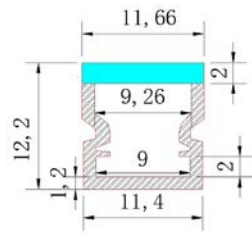

Product code
TRY-FLEX-MK-PRO065F-AP-YY

End Cap Set
TRY-FLEX-MK-PRO065F-EC-SET

Fixing Clip - Pair
TRY-FLEX-MK-PRO065F-FC-PAIR

PRO068F
IP68 Corner Lens Opal
Aluminium Profile

Product code
TRY-FLEX-MK-PRO068F-AP-YY