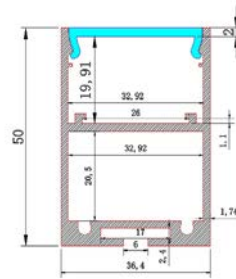

PRO044B
Aluminium Profile
for 8mm Glass

Product code
TRY-FLEX-MK-PRO044B-AP-YY
End Cap Set
TRY-FLEX-MK-PRO044B-EC-SET

PRO047
Aluminium Profile
for Stair Lighting

Product code
TRY-FLEX-MK-PRO047-AP-YY
Opal Cover
TRY-FLEX-MK-PRO047-OC-YY
Clear Cover
TRY-FLEX-MK-PRO047-CC-YY
End Cap Set
TRY-FLEX-MK-PRO047-EC-SET

PRO044C Slim
Aluminium Profile
for Shelf Light

TRY-FLEX-MK-PRO044C-AP-YY
End Cap Set
TRY-FLEX-MK-PRO044C-EC-SET

PRO048 Standard
Aluminium Profile
for Floor

TRY-FLEX-MK-PRO048-AP-YY
Strong Opal Cover
TRY-FLEX-MK-PRO048-OC-YY
End Cap Set
TRY-FLEX-MK-PRO048-EC-SET

PRO045
50mm Deep 2 Layer
Aluminium Profile
for Power Supply

TRY-FLEX-MK-PRO045-AP-YY
Opal Cover
TRY-FLEX-MK-PRO045-OC-YY
Clear Cover
TRY-FLEX-MK-PRO045-CC-YY
End Cap Set
TRY-FLEX-MK-PRO045-EC-SET
Suspension Kit
TRY-FLEX-MK-PRO045-SK

PRO049 Deep
Aluminium Profile
for Floor

TRY-FLEX-MK-PRO049-AP-YY
Strong Opal Cover
TRY-FLEX-MK-PRO049-OC-YY
End Cap Set
TRY-FLEX-MK-PRO049-EC-SET

PRO046
85mm Deep 2 Layer
Aluminium Profile
for Power Supply

TRY-FLEX-MK-PRO046-AP-YY
Opal Cover
TRY-FLEX-MK-PRO046-OC-YY
Clear Cover
TRY-FLEX-MK-PRO046-CC-YY
End Cap Set
TRY-FLEX-MK-PRO046-EC-SET
Suspension Kit
TRY-FLEX-MK-PRO046-SK

PRO050 Deep
Recessed Aluminium
Profile for Ceiling or
Pendant

TRY-FLEX-MK-PRO050-AP-YY
Opal Cover
TRY-FLEX-MK-PRO050-OC-YY
Clear Cover
TRY-FLEX-MK-PRO050-CC-YY
End Cap Set
TRY-FLEX-MK-PRO050-EC-SET
Suspension Kit
TRY-FLEX-MK-PRO050-SK