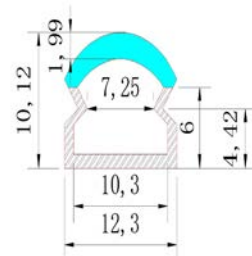

PRO066F
IP68 Dome Opal
Aluminium Profile

Product code
TRY-FLEX-MK-PRO066F-AP-YY

End Cap Set
TRY-FLEX-MK-PRO066F-EC-SET

Fixing Clip - Pair
TRY-FLEX-MK-PRO066F-FC-PAIR