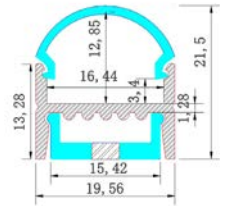

PRO036
Standard Domed Ceiling
Aluminium Profile

Product code
TRY-FLEX-MK-PRO036-AP-YY
Opal Cover
TRY-FLEX-MK-PRO036-OC-YY
Clear Cover
TRY-FLEX-MK-PRO036-CC-YY
End Cap Set
TRY-FLEX-MK-PRO036-EC-SET
Fixing Clip - Pair
TRY-FLEX-MK-PRO036-FC-PAIR