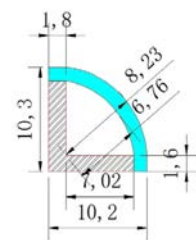

PRO067F
IP68 Corner Opal
Aluminium Profile

Product code
TRY-FLEX-MK-PRO067F-AP-YY

End Cap Set
TRY-FLEX-MK-PRO067F-EC-SET

Fixing Clip - Pair
TRY-FLEX-MK-PRO067F-FC-PAIR