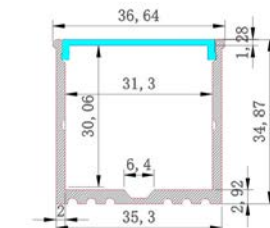

PRO018
Deep Surface Mount
Aluminium Profile

Product code
TRY-FLEX-MK-PRO018-AP-YY

Opal Cover
TRY-FLEX-MK-PRO018-OC-YY

Clear Cover
TRY-FLEX-MK-PRO018-CC-YY

End Cap Set
TRY-FLEX-MK-PRO018-EC-SET

PRO018 Fixing Clip - Pair
TRY-FLEX-MK-PRO018-FC-PAIR