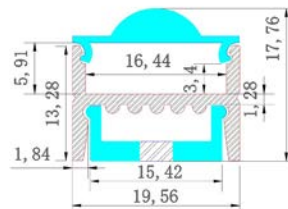

PRO037
Stair Edge
PVC Profile

Product code
TRY-FLEX-MK-PRO037-PVC-YY
Clear Cover
TRY-FLEX-MK-PRO037-CC-YY
End Cap Set
TRY-FLEX-MK-PRO037-EC-SET

PRO034
Lens Ceiling
Aluminium Profile

Product code
TRY-FLEX-MK-PRO034-AP-YY
Clear Cover
TRY-FLEX-MK-PRO034-CC-YY
End Cap Set
TRY-FLEX-MK-PRO034-EC-SET
Fixing Clip - Pair
TRY-FLEX-MK-PRO034-FC-PAIR