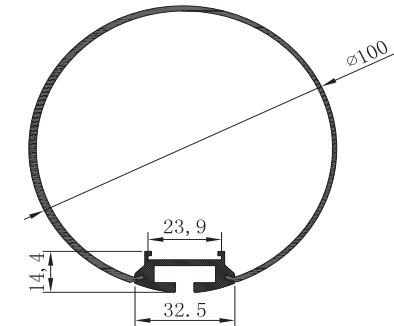

PRO065F
IP68 Standard Opal
Aluminium Profile

Product code
TRY-FLEX-MK-PRO065F-AP-YY

End Cap Set
TRY-FLEX-MK-PRO065F-EC-SET

Fixing Clip - Pair
TRY-FLEX-MK-PRO065F-FC-PAIR

PRO068F
IP68 Corner Lens Opal
Aluminium Profile

Product code
TRY-FLEX-MK-PRO068F-AP-YY

End Cap Set
TRY-FLEX-MK-PRO068F-EC-SET

Fixing Clip - Pair
TRY-FLEX-MK-PRO068F-FC-PAIR

PRO066F
IP68 Dome Opal
Aluminium Profile

Product code
TRY-FLEX-MK-PRO066F-AP-YY

End Cap Set
TRY-FLEX-MK-PRO066F-EC-SET

Fixing Clip - Pair
TRY-FLEX-MK-PRO066F-FC-PAIR

PRO069A
60mm Round
Aluminium Profile

Product code
TRY-FLEX-MK-PRO069A-AP-YY

Opal Cover
TRY-FLEX-MK-PRO069A-OC-YY

End Cap Set
RY-FLEX-MK-PRO069A-EC-SET

Suspension Kit
TRY-FLEX-MK-PRO069A-SK

PRO067F
IP68 Corner Opal
Aluminium Profile

Product code
TRY-FLEX-MK-PRO067F-AP-YY

End Cap Set
TRY-FLEX-MK-PRO067F-EC-SET

Fixing Clip - Pair
TRY-FLEX-MK-PRO067F-FC-PAIR

PRO069B
80mm Round
Aluminium Profile

Product code
TRY-FLEX-MK-PRO069B-AP-YY

Opal Cover
TRY-FLEX-MK-PRO069B-OC-YY

End Cap Set
TRY-FLEX-MK-PRO069B-EC-SET

PRO068 Aluminium
Profile with Adjustable
Reflector

Product code
TRY-FLEX-MK-PRO068-AP-YY

Opal Cover
TRY-FLEX-MK-PRO068-OC-YY

Clear Cover
TRY-FLEX-MK-PRO068-CC-YY

End Cap Set
TRY-FLEX-MK-PRO068-EC-SET

Suspension Kit
TRY-FLEX-MK-PRO068-SK

PRO069C
100mm Round
Aluminium Profile

Product code
TRY-FLEX-MK-PRO069C-AP-YY

Opal Cover
TRY-FLEX-MK-PRO069C-OC-YY

End Cap Set
TRY-FLEX-MK-PRO069C-EC-SET

Suspension Kit
TRY-FLEX-MK-PRO069C-SK