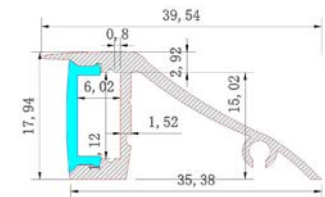

PRO023
Stair Wall Mount
Aluminium Profile

Product code
TRY-FLEX-MK-PRO023-AP-YY

Opal Cover
TRY-FLEX-MK-PRO023-OC-YY

Clear Cover
TRY-FLEX-MK-PRO023-CC-YY

End Cap Set
TRY-FLEX-MK-PRO023-EC-SET

PRO024
Wall Recessed
Aluminium Profile

Product code
TRY-FLEX-MK-PRO024-AP-YY

Opal Cover
TRY-FLEX-MK-PRO024-OC-YY

Clear Cover
TRY-FLEX-MK-PRO024-CC-YY

End Cap Set
TRY-FLEX-MK-PRO024-EC-SET

PRO025
Flat Surface Mount
Aluminium Profile

Product code
TRY-FLEX-MK-PRO025-AP-YY

Opal Cover
TRY-FLEX-MK-PRO025-OC-YY

Clear Cover
TRY-FLEX-MK-PRO025-CC-YY

End Cap Set
TRY-FLEX-MK-PRO025-EC-SET

PRO026
Flat Surface Mount
Aluminium Profile

Product code
TRY-FLEX-MK-PRO026-AP-YY

Opal Cover
TRY-FLEX-MK-PRO026-OC-YY

Clear Cover
TRY-FLEX-MK-PRO026-CC-YY

End Cap Set
TRY-FLEX-MK-PRO026-EC-SET

PRO027
Standard Suspended
Aluminium Profile

Product code
TRY-FLEX-MK-PRO027-AP-YY

Opal Cover
TRY-FLEX-MK-PRO027-OC-YY

Clear Cover
TRY-FLEX-MK-PRO027-CC-YY

End Cap Set
TRY-FLEX-MK-PRO027-EC-SET

Fixing Clip - Pair
TRY-FLEX-MK-PRO027-FC-PAIR
Suspension Kit
TRY-FLEX-MK-PRO027-SK

PRO028
Wide Suspended
Aluminium Profile

Product code
TRY-FLEX-MK-PRO028-AP-YY

Opal Cover
TRY-FLEX-MK-PRO028-OC-YY

Clear Cover
TRY-FLEX-MK-PRO028-CC-YY

End Cap Set
TRY-FLEX-MK-PRO028-EC-SET

Suspension Kit
TRY-FLEX-MK-PRO028-SK

PRO029
Multi Way Wall Mount
Aluminium Profile

Product code
TRY-FLEX-MK-PRO029-AP-YY

Opal Cover
TRY-FLEX-MK-PRO029-OC-YY

Clear Cover
TRY-FLEX-MK-PRO029-CC-YY

End Cap Set
TRY-FLEX-MK-PRO029-EC-SET

Fixing Clip - Pair
TRY-FLEX-MK-PRO029-FC-PAIR

PRO030
Wall Mount
Aluminium Profile