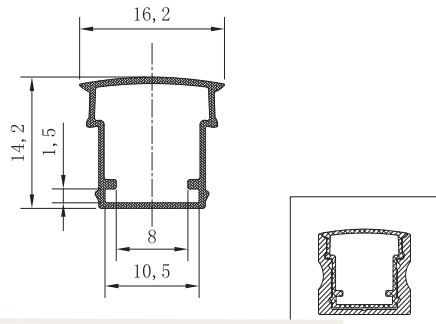

PRO071F IP68
Standard Lens Opal
Aluminium Profile

Product code
TRY-FLEX-MK-PRO071F-AP-YY

End Cap Set
TRY-FLEX-MK-PRO071F-EC-SET

Fixing Clip - Pair
TRY-FLEX-MK-PRO071F-FC-PAIR

MK-PRO-REC-TL25
Trimless Plaster-in
recessed profile

Product code
TRY-FLEX-MK-PRO-REC TL25

End Cap Set
TRY-FLEX-MK-PRO-TL25-EC-SET

Fixing Clip - Pair
TRY-FLEX-MK-PRO-TL25-FS-PAIR