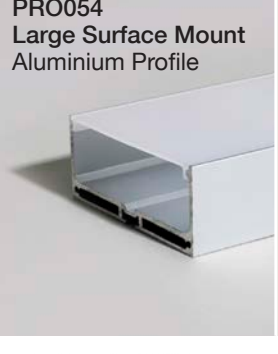

PRO054 Large Surface Mount Aluminium Profile

TRY-FLEX-MK-PRO054-AP-YY

Opal Cover
TRY-FLEX-MK-PRO054-OC-YY

Clear Cover
TRY-FLEX-MK-PRO054-CC-YY

End Cap Set
TRY-FLEX-MK-PRO054-EC-SET

Suspension Kit
TRY-FLEX-MK-PRO054-SK