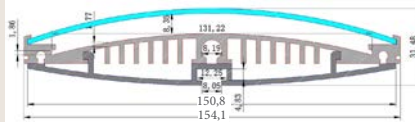

PRO039
160 degree
Aluminium Profile

Product code
TRY-FLEX-MK-PRO039-AP-YY

Opal Cover
TRY-FLEX-MK-PRO039-OC-YY

Clear Cover
TRY-FLEX-MK-PRO039-CC-YY

End Cap Set
TRY-FLEX-MK-PRO039-EC-SET

Fixing Clip - Pair
TRY-FLEX-MK-PRO039-FC-PAIR

PRO042 3 Line
Vertical Surface Mount
Aluminium Profile

Product code
TRY-FLEX-MK-PRO042-AP-YY

Opal Cover
TRY-FLEX-MK-PRO042-OC-YY

Clear Cover
TRY-FLEX-MK-PRO042-CC-YY

End Cap Set
TRY-FLEX-MK-PRO042-EC-SET

Fixing Clip - Pair
TRY-FLEX-MK-PRO042-FC-PAIR

PRO040
Up/Down Wall Mount
Aluminium Profile

Product code
TRY-FLEX-MK-PRO040-AP-YY

Opal Cover
TRY-FLEX-MK-PRO040-OC-YY

Clear Cover
TRY-FLEX-MK-PRO040-CC-YY

End Cap Set
TRY-FLEX-MK-PRO040-EC-SET

Fixing Clip - Pair
TRY-FLEX-MK-PRO040-FC-PAIR

PRO043 3 Line
Vertical Surface Mount
Aluminium Profile

Product code
TRY-FLEX-MK-PRO043-AP-YY

Opal Cover
TRY-FLEX-MK-PRO043-OC-YY

Clear Cover
TRY-FLEX-MK-PRO043-CC-YY

End Cap Set
TRY-FLEX-MK-PRO043-EC-SET

Fixing Clip - Pair
TRY-FLEX-MK-PRO043-FC-PAIR

PRO040L Large
Up/Down Wall Mount
Aluminium Profile

Product code
TRY-FLEX-MK-PRO040L-AP-YY

Opal Cover
TRY-FLEX-MK-PRO040L-OC-YY

Clear Cover
TRY-FLEX-MK-PRO040L-CC-YY

End Cap Set
TRY-FLEX-MK-PRO040L-EC-SET

Fixing Clip - Pair
TRY-FLEX-MK-PRO040L-FC-PAIR

PRO044 Linear
Aluminium Profile
for Guide Glass

Product code
TRY-FLEX-MK-PRO044-AP-YY

End Cap Set
TRY-FLEX-MK-PRO044-EC-SET

Fixing Clip - Pair
TRY-FLEX-MK-PRO044-FC-PAIR

PRO041
Extra Wide Suspended
Aluminium Profile

Product code
TRY-FLEX-MK-PRO041-AP-YY

Opal Cover
TRY-FLEX-MK-PRO041-OC-YY

Clear Cover
TRY-FLEX-MK-PRO041-CC-YY

End Cap Set
RY-FLEX-MK-PRO041-EC-SET

Suspension Kit
TRY-FLEX-MK-PRO041-SK

PRO044A
Aluminium Profile
for 8mm Glass