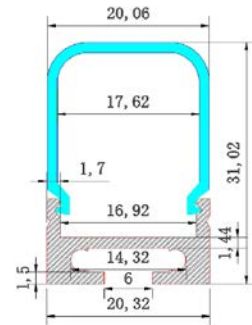

TRY-FLEX-MK-PRO064A-AP-YY

Opal Cover
TRY-FLEX-MK-PRO064A-OC-YY

End Cap Set
TRY-FLEX-MK-PRO064A-EC-SET

Suspension Kit
TRY-FLEX-MK-PRO064A-SK