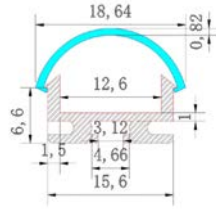

PRO039
160 degree
Aluminium Profile

Product code
TRY-FLEX-MK-PRO039-AP-YY

Opal Cover
TRY-FLEX-MK-PRO039-OC-YY

Clear Cover
TRY-FLEX-MK-PRO039-CC-YY

End Cap Set
TRY-FLEX-MK-PRO039-EC-SET

Fixing Clip - Pair
TRY-FLEX-MK-PRO039-FC-PAIR