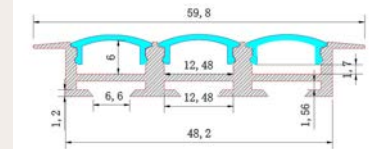

PRO043 3 Line
Vertical Surface Mount
Aluminium Profile

Product code
TRY-FLEX-MK-PRO043-AP-YY

Opal Cover
TRY-FLEX-MK-PRO043-OC-YY

Clear Cover
TRY-FLEX-MK-PRO043-CC-YY

End Cap Set
TRY-FLEX-MK-PRO043-EC-SET

Fixing Clip - Pair
TRY-FLEX-MK-PRO043-FC-PAIR