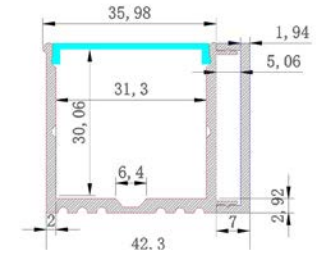

PRO019
Deep Side Mount
Aluminium Profile

Product code
TRY-FLEX-MK-PRO019-AP-YY

Opal Cover
TRY-FLEX-MK-PRO019-OC-YY

Clear Cover
TRY-FLEX-MK-PRO019-CC-YY

End Cap Set
TRY-FLEX-MK-PRO019-EC-SET

Fixing Clip - Pair
TRY-FLEX-MK-PRO019-FC-PAIR