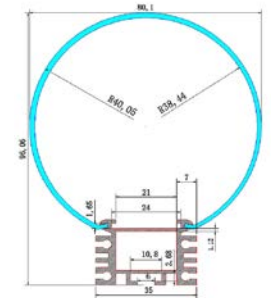

PRO062 Aluminium
Profile for Wall
Light

TRY-FLEX-MK-PRO062-AP-YY

Opal Cover
TRY-FLEX-MK-PRO062-OC-YY

End Cap Set
TRY-FLEX-MK-PRO062-EC-SET