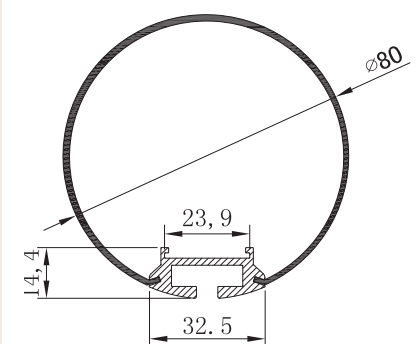

PRO067F
IP68 Corner Opal
Aluminium Profile

Product code
TRY-FLEX-MK-PRO067F-AP-YY

End Cap Set
TRY-FLEX-MK-PRO067F-EC-SET

Fixing Clip - Pair
TRY-FLEX-MK-PRO067F-FC-PAIR

PRO069B
80mm Round
Aluminium Profile

Product code
TRY-FLEX-MK-PRO069B-AP-YY

Opal Cover
TRY-FLEX-MK-PRO069B-OC-YY

End Cap Set
TRY-FLEX-MK-PRO069B-EC-SET