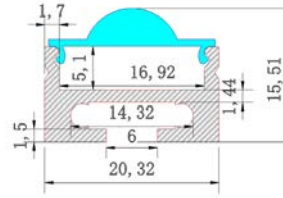

PRO063 Aluminium
Profile for Pendant
Light

Product code
TRY-FLEX-MK-PRO063-AP-YY

Opal Cover
TRY-FLEX-MK-PRO063-OC-YY

Clear Cover
TRY-FLEX-MK-PRO063-CC-YY

End Cap Set
TRY-FLEX-MK-PRO063-EC-SET

Suspension Kit
TRY-FLEX-MK-PRO063-SK