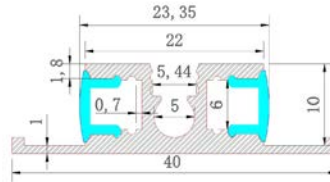

PRO040
Up/Down Wall Mount
Aluminium Profile

Product code
TRY-FLEX-MK-PRO040-AP-YY

Opal Cover
TRY-FLEX-MK-PRO040-OC-YY

Clear Cover
TRY-FLEX-MK-PRO040-CC-YY

End Cap Set
TRY-FLEX-MK-PRO040-EC-SET

Fixing Clip - Pair
TRY-FLEX-MK-PRO040-FC-PAIR