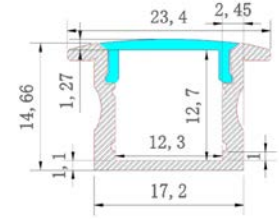

PRO003
Standard Recessed
Aluminium Profile

Product code
TRY-FLEX-MK-PRO003-AP-YY

Opal Cover
TRY-FLEX-MK-PRO003-OC-YY

Clear Cover
TRY-FLEX-MK-PRO003-CC-YY

End Cap Set
TRY-FLEX-MK-PRO003-EC-SET

Fixing Clip - Pair
TRY-FLEX-MK-PRO003-FC-PAIR