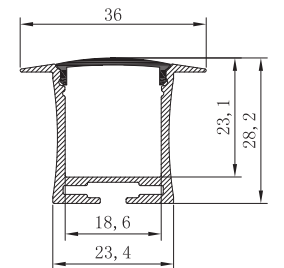

PRO044B
Aluminium Profile
for 8mm Glass

Product code
TRY-FLEX-MK-PRO044B-AP-YY
End Cap Set
TRY-FLEX-MK-PRO044B-EC-SET

PRO047
Aluminium Profile
for Stair Lighting

Product code
TRY-FLEX-MK-PRO047-AP-YY
Opal Cover
TRY-FLEX-MK-PRO047-OC-YY
Clear Cover
TRY-FLEX-MK-PRO047-CC-YY
End Cap Set
TRY-FLEX-MK-PRO047-EC-SET

PRO044C Slim
Aluminium Profile
for Shelf Light

TRY-FLEX-MK-PRO044C-AP-YY
End Cap Set
TRY-FLEX-MK-PRO044C-EC-SET

PRO048 Standard
Aluminium Profile
for Floor

TRY-FLEX-MK-PRO048-AP-YY
Strong Opal Cover
TRY-FLEX-MK-PRO048-OC-YY
End Cap Set
TRY-FLEX-MK-PRO048-EC-SET

PRO045
50mm Deep 2 Layer
Aluminium Profile
for Power Supply

TRY-FLEX-MK-PRO045-AP-YY
Opal Cover
TRY-FLEX-MK-PRO045-OC-YY
Clear Cover
TRY-FLEX-MK-PRO045-CC-YY
End Cap Set
TRY-FLEX-MK-PRO045-EC-SET
Suspension Kit
TRY-FLEX-MK-PRO045-SK

PRO049 Deep
Aluminium Profile
for Floor

TRY-FLEX-MK-PRO049-AP-YY
Strong Opal Cover
TRY-FLEX-MK-PRO049-OC-YY
End Cap Set
TRY-FLEX-MK-PRO049-EC-SET

PRO046
85mm Deep 2 Layer
Aluminium Profile
for Power Supply

TRY-FLEX-MK-PRO046-AP-YY
Opal Cover
TRY-FLEX-MK-PRO046-OC-YY
Clear Cover
TRY-FLEX-MK-PRO046-CC-YY
End Cap Set
TRY-FLEX-MK-PRO046-EC-SET
Suspension Kit
TRY-FLEX-MK-PRO046-SK

PRO050 Deep
Recessed Aluminium
Profile for Ceiling or
Pendant

TRY-FLEX-MK-PRO050-AP-YY
Opal Cover
TRY-FLEX-MK-PRO050-OC-YY
Clear Cover
TRY-FLEX-MK-PRO050-CC-YY
End Cap Set
TRY-FLEX-MK-PRO050-EC-SET
Suspension Kit
TRY-FLEX-MK-PRO050-SK