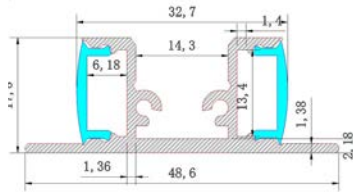

PRO040L Large
Up/Down Wall Mount
Aluminium Profile

Product code
TRY-FLEX-MK-PRO040L-AP-YY

Opal Cover
TRY-FLEX-MK-PRO040L-OC-YY

Clear Cover
TRY-FLEX-MK-PRO040L-CC-YY

End Cap Set
TRY-FLEX-MK-PRO040L-EC-SET

Fixing Clip - Pair
TRY-FLEX-MK-PRO040L-FC-PAIR