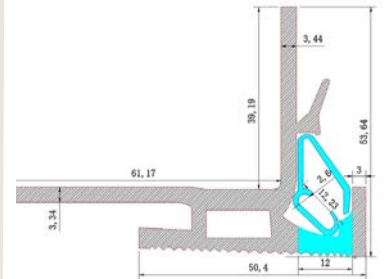

PRO037
Stair Edge
PVC Profile

Product code
TRY-FLEX-MK-PRO037-PVC-YY
Clear Cover
TRY-FLEX-MK-PRO037-CC-YY
End Cap Set
TRY-FLEX-MK-PRO037-EC-SET