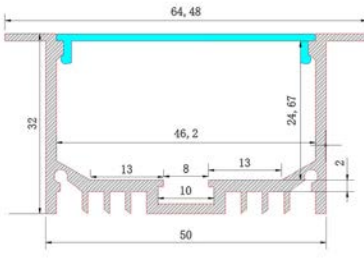

PRO057 Suspended Standard Square Aluminium Profile

TRY-FLEX-MK-PRO057-AP-YY

Opal Cover
TRY-FLEX-MK-PRO057-OC-YY

Clear Cover
TRY-FLEX-MK-PRO057-CC-YY

End Cap Set
TRY-FLEX-MK-PRO057-EC-SET

Suspension Kit
TRY-FLEX-MK-PRO057-SK