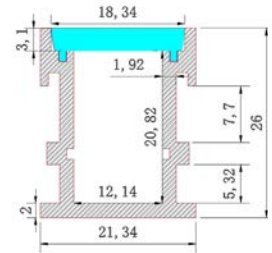

PRO044B
Aluminium Profile
for 8mm Glass

Product code
TRY-FLEX-MK-PRO044B-AP-YY
End Cap Set
TRY-FLEX-MK-PRO044B-EC-SET

PRO047
Aluminium Profile
for Stair Lighting

Product code
TRY-FLEX-MK-PRO047-AP-YY
Opal Cover
TRY-FLEX-MK-PRO047-OC-YY
Clear Cover
TRY-FLEX-MK-PRO047-CC-YY
End Cap Set
TRY-FLEX-MK-PRO047-EC-SET

PRO044C Slim
Aluminium Profile
for Shelf Light

TRY-FLEX-MK-PRO044C-AP-YY
End Cap Set
TRY-FLEX-MK-PRO044C-EC-SET

PRO048 Standard
Aluminium Profile
for Floor

TRY-FLEX-MK-PRO048-AP-YY
Strong Opal Cover
TRY-FLEX-MK-PRO048-OC-YY
End Cap Set
TRY-FLEX-MK-PRO048-EC-SET

PRO045
50mm Deep 2 Layer
Aluminium Profile
for Power Supply

TRY-FLEX-MK-PRO045-AP-YY
Opal Cover
TRY-FLEX-MK-PRO045-OC-YY
Clear Cover
TRY-FLEX-MK-PRO045-CC-YY
End Cap Set
TRY-FLEX-MK-PRO045-EC-SET
Suspension Kit
TRY-FLEX-MK-PRO045-SK

PRO049 Deep
Aluminium Profile
for Floor

TRY-FLEX-MK-PRO049-AP-YY
Strong Opal Cover
TRY-FLEX-MK-PRO049-OC-YY
End Cap Set
TRY-FLEX-MK-PRO049-EC-SET

PRO046
85mm Deep 2 Layer
Aluminium Profile
for Power Supply

TRY-FLEX-MK-PRO046-AP-YY
Opal Cover
TRY-FLEX-MK-PRO046-OC-YY
Clear Cover
TRY-FLEX-MK-PRO046-CC-YY
End Cap Set
TRY-FLEX-MK-PRO046-EC-SET
Suspension Kit
TRY-FLEX-MK-PRO046-SK

PRO050 Deep
Recessed Aluminium
Profile for Ceiling or
Pendant

TRY-FLEX-MK-PRO050-AP-YY
Opal Cover
TRY-FLEX-MK-PRO050-OC-YY
Clear Cover
TRY-FLEX-MK-PRO050-CC-YY
End Cap Set
TRY-FLEX-MK-PRO050-EC-SET
Suspension Kit
TRY-FLEX-MK-PRO050-SK