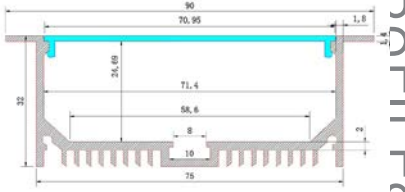

PRO055 Wide Large Recessed Aluminium Profile

Product code
TRY-FLEX-MK-PRO055-AP-YY

Opal Cover
TRY-FLEX-MK-PRO055-OC-YY

Clear Cover
TRY-FLEX-MK-PRO055-CC-YY

End Cap Set
TRY-FLEX-MK-PRO055-EC-SET

Fixing Clip - Pair
TRY-FLEX-MK-PRO055-FC-PAIR

PRO052 70mm deep High Power Aluminium Profile

TRY-FLEX-MK-PRO052-AP-YY

Opal Cover
TRY-FLEX-MK-PRO052-OC-YY

Clear Cover
TRY-FLEX-MK-PRO052-CC-YY

End Cap Set
TRY-FLEX-MK-PRO052-EC-SET