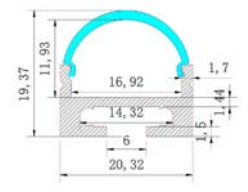

PRO053 Large Recessed Aluminium Profile

TRY-FLEX-MK-PRO053-AP-YY

Opal Cover
TRY-FLEX-MK-PRO053-OC-YY

Clear Cover
TRY-FLEX-MK-PRO053-CC-YY

End Cap Set
RY-FLEX-MK-PRO053-EC-SET

Fixing Clip - Pair
TRY-FLEX-MK-PRO053-FC-PAIR