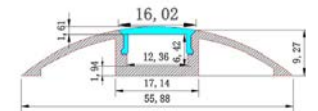

PRO021
Flat Cabinet
Aluminium Profile

Product code
TRY-FLEX-MK-PRO021-AP-YY

Opal Cover
TRY-FLEX-MK-PRO021-OC-YY

Clear Cover
TRY-FLEX-MK-PRO021-CC-YY

End Cap Set
TRY-FLEX-MK-PRO021-EC-SET

Fixing Clip - Pair
TRY-FLEX-MK-PRO021-FC-PAIR