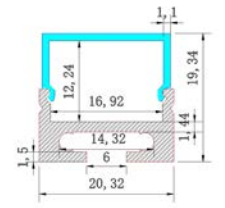

PRO054 Large Surface Mount Aluminium Profile

TRY-FLEX-MK-PRO054-AP-YY

Opal Cover
TRY-FLEX-MK-PRO054-OC-YY

Clear Cover
TRY-FLEX-MK-PRO054-CC-YY

End Cap Set
TRY-FLEX-MK-PRO054-EC-SET

Suspension Kit
TRY-FLEX-MK-PRO054-SK