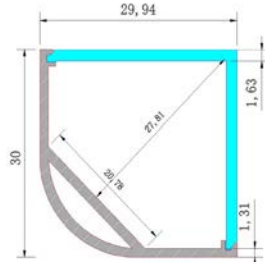

PRO015
Large Square Corner
Aluminium Profile

Product code
TRY-FLEX-MK-PRO015-AP-YY

Opal Cover
TRY-FLEX-MK-PRO015-OC-YY

Clear Cover
TRY-FLEX-MK-PRO015-CC-YY

End Cap Set
TRY-FLEX-MK-PRO015-EC-SET

Fixing Clip - Pair
TRY-FLEX-MK-PRO015-FC-PAIR