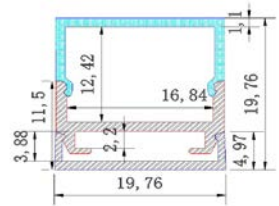

PRO011
Square Surface Mount
Aluminium Profile

Product code
TRY-FLEX-MK-PRO011-AP-YY

Opal Cover
TRY-FLEX-MK-PRO011-OC-YY

Clear Cover
TRY-FLEX-MK-PRO011-CC-YY

End Cap Set
TRY-FLEX-MK-PRO011-EC-SET

Fixing Clip - Pair
TRY-FLEX-MK-PRO011-FC-PAIR