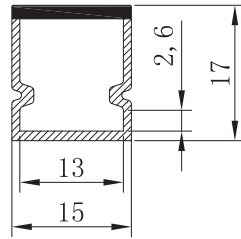

Aluminium Profile Installation Guide

As part of our continuous product development we reserve the right to amend these specifications without prior notice.

PRO069F IP68
Dome Lens Opal
Aluminium Profile

Product code
TRY-FLEX-MK-PRO069F-AP-YY

End Cap Set
TRY-FLEX-MK-PRO069F-EC-SET

Fixing Clip - Pair
TRY-FLEX-MK-PRO069F-FC-PAIR

PRO070F IP68
Standard Lens Opal
Aluminium Profile

Product code
TRY-FLEX-MK-PRO070F-AP-YY

End Cap Set
TRY-FLEX-MK-PRO070F-EC-SET

Fixing Clip - Pair
TRY-FLEX-MK-PRO070F-FC-PAIR

PRO071F IP68
Standard Lens Opal
Aluminium Profile

Product code
TRY-FLEX-MK-PRO071F-AP-YY

End Cap Set
TRY-FLEX-MK-PRO071F-EC-SET

Fixing Clip - Pair
TRY-FLEX-MK-PRO071F-FC-PAIR

MK-PRO-REC-TL25
Trimless Plaster-in
recessed profile

Product code
TRY-FLEX-MK-PRO-REC TL25

End Cap Set
TRY-FLEX-MK-PRO-TL25-EC-SET

Fixing Clip - Pair
TRY-FLEX-MK-PRO-TL25-FS-PAIR

TRY-FLEX-MK-PRO001	TRY-FLEX-MK-PRO002	TRY-FLEX-MK-PRO002L
TRY-FLEX-MK-PRO002S	TRY-FLEX-MK-PRO0003	TRY-FLEX-MK-PRO0004
TRY-FLEX-MK-PRO0005	TRY-FLEX-MK-PRO0006	TRY-FLEX-MK-PRO0007