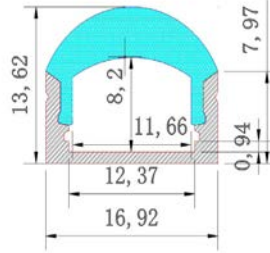

PRO002L
60 Degree Lens
Aluminium Profile

Product code
TRY-FLEX-MK-PRO002L-AP-YY

60degree lens Cover
TRY-FLEX-MK-PRO002L-60-YY

End Cap Set
TRY-FLEX-MK-PRO002L-EC-SET

Fixing Clip - Pair
TRY-FLEX-MK-PRO002L-FC