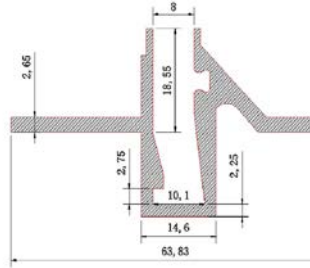

Product code
TRY-FLEX-MK-PRO044A-AP-YY

End Cap Set
TRY-FLEX-MK-PRO044A-EC-SET

Mounting Bracket - Pair
TRY-FLEX-MK-PRO044A-MB-PAIR

PRO044B
Aluminium Profile
for 8mm Glass

Product code
TRY-FLEX-MK-PRO044B-AP-YY
End Cap Set
TRY-FLEX-MK-PRO044B-EC-SET