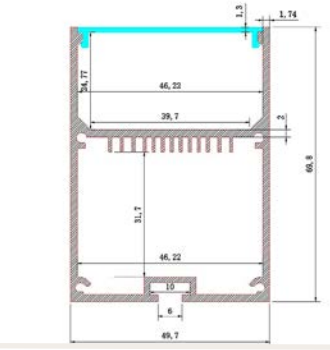

PRO056 Suspended Standard Dome Aluminium Profile

TRY-FLEX-MK-PRO056-AP-YY

Opal Cover
TRY-FLEX-MK-PRO056-OC-YY

Clear Cover
TRY-FLEX-MK-PRO056-CC-YY

End Cap Set
TRY-FLEX-MK-PRO056-EC-SET

Suspension Kit
TRY-FLEX-MK-PRO056-SK