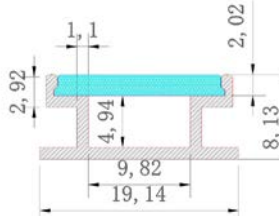

PRO009
Flat
Aluminium Profile

Product code
TRY-FLEX-MK-PRO009-AP-YY

Opal Cover
TRY-FLEX-MK-PRO009-OC-YY

End Cap Set
TRY-FLEX-MK-PRO009-EC-SET