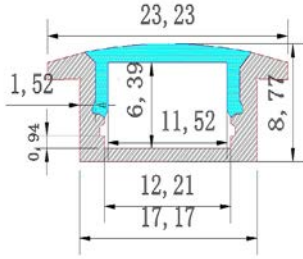

PRO001
Slim Recessed
Aluminium Profile

Product code
TRY-FLEX-MK-PRO001-AP-YY

Opal Cover
TRY-FLEX-MK-PRO001-OC-YY

Clear Cover
TRY-FLEX-MK-PRO001-CC-YY

End Cap Set
TRY-FLEX-MK-PRO001-EC-SET

Fixing Clip - Pair
TRY-FLEX-MK-PRO001-FC-PAIR