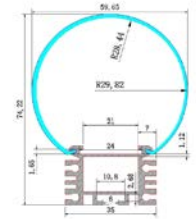

PRO061 Suspended
Wide Diffuser
Aluminium Profile

TRY-FLEX-MK-PRO061-AP-YY

Opal Cover
TRY-FLEX-MK-PRO061-OC-YY

Clear Cover
TRY-FLEX-MK-PRO061-CC-YY

End Cap Set
TRY-FLEX-MK-PRO061-EC-SET

Suspension Kit
TRY-FLEX-MK-PRO061-SK