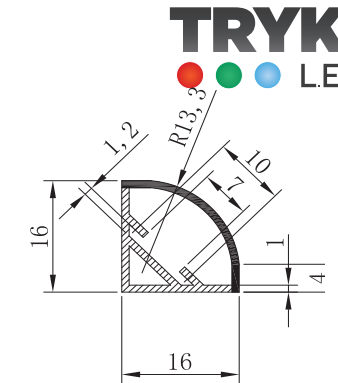

PRO068F
IP68 Corner Lens Opal
Aluminium Profile

Product code
TRY-FLEX-MK-PRO068F-AP-YY

End Cap Set
TRY-FLEX-MK-PRO068F-EC-SET

Fixing Clip - Pair
TRY-FLEX-MK-PRO068F-FC-PAIR