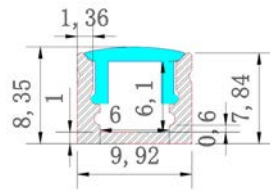

PRO002S
Micro Surface Mount
Aluminium Profile

Product code
TRY-FLEX-MK-PRO002S-AP-YY

Opal Cover
TRY-FLEX-MK-PRO002S-OC-YY

Clear Cover
TRY-FLEX-MK-PRO002S-CC-YY

End Cap Set
TRY-FLEX-MK-PRO002S-EC-SET

Fixing Clip - Pair
TRY-FLEX-MK-PRO002S-FC-PAIR