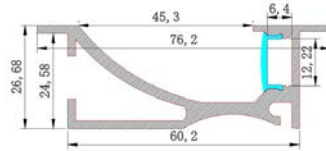

PRO023
Stair Wall Mount
Aluminium Profile

Product code
TRY-FLEX-MK-PRO023-AP-YY

Opal Cover
TRY-FLEX-MK-PRO023-OC-YY

Clear Cover
TRY-FLEX-MK-PRO023-CC-YY

End Cap Set
TRY-FLEX-MK-PRO023-EC-SET

PRO024
Wall Recessed
Aluminium Profile

Product code
TRY-FLEX-MK-PRO024-AP-YY

Opal Cover
TRY-FLEX-MK-PRO024-OC-YY

Clear Cover
TRY-FLEX-MK-PRO024-CC-YY

End Cap Set
TRY-FLEX-MK-PRO024-EC-SET

PRO025
Flat Surface Mount
Aluminium Profile

Product code
TRY-FLEX-MK-PRO025-AP-YY

Opal Cover
TRY-FLEX-MK-PRO025-OC-YY

Clear Cover
TRY-FLEX-MK-PRO025-CC-YY

End Cap Set
TRY-FLEX-MK-PRO025-EC-SET

PRO026
Flat Surface Mount
Aluminium Profile

Product code
TRY-FLEX-MK-PRO026-AP-YY

Opal Cover
TRY-FLEX-MK-PRO026-OC-YY

Clear Cover
TRY-FLEX-MK-PRO026-CC-YY

End Cap Set
TRY-FLEX-MK-PRO026-EC-SET

PRO027
Standard Suspended
Aluminium Profile

Product code
TRY-FLEX-MK-PRO027-AP-YY

Opal Cover
TRY-FLEX-MK-PRO027-OC-YY

Clear Cover
TRY-FLEX-MK-PRO027-CC-YY

End Cap Set
TRY-FLEX-MK-PRO027-EC-SET

Fixing Clip - Pair
TRY-FLEX-MK-PRO027-FC-PAIR
Suspension Kit
TRY-FLEX-MK-PRO027-SK

PRO028
Wide Suspended
Aluminium Profile

Product code
TRY-FLEX-MK-PRO028-AP-YY

Opal Cover
TRY-FLEX-MK-PRO028-OC-YY

Clear Cover
TRY-FLEX-MK-PRO028-CC-YY

End Cap Set
TRY-FLEX-MK-PRO028-EC-SET

Suspension Kit
TRY-FLEX-MK-PRO028-SK

PRO029
Multi Way Wall Mount
Aluminium Profile

Product code
TRY-FLEX-MK-PRO029-AP-YY

Opal Cover
TRY-FLEX-MK-PRO029-OC-YY

Clear Cover
TRY-FLEX-MK-PRO029-CC-YY

End Cap Set
TRY-FLEX-MK-PRO029-EC-SET

Fixing Clip - Pair
TRY-FLEX-MK-PRO029-FC-PAIR

PRO030
Wall Mount
Aluminium Profile