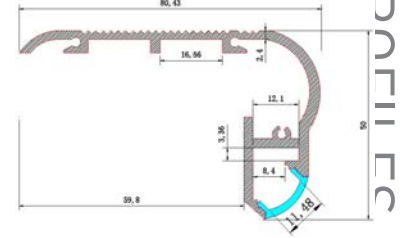

PRO044B
Aluminium Profile
for 8mm Glass

Product code
TRY-FLEX-MK-PRO044B-AP-YY
End Cap Set
TRY-FLEX-MK-PRO044B-EC-SET

PRO047
Aluminium Profile
for Stair Lighting

Product code
TRY-FLEX-MK-PRO047-AP-YY
Opal Cover
TRY-FLEX-MK-PRO047-OC-YY
Clear Cover
TRY-FLEX-MK-PRO047-CC-YY
End Cap Set
TRY-FLEX-MK-PRO047-EC-SET

PRO044C Slim
Aluminium Profile
for Shelf Light

TRY-FLEX-MK-PRO044C-AP-YY
End Cap Set
TRY-FLEX-MK-PRO044C-EC-SET

PRO048 Standard
Aluminium Profile
for Floor

TRY-FLEX-MK-PRO048-AP-YY
Strong Opal Cover
TRY-FLEX-MK-PRO048-OC-YY
End Cap Set
TRY-FLEX-MK-PRO048-EC-SET

PRO045
50mm Deep 2 Layer
Aluminium Profile
for Power Supply

TRY-FLEX-MK-PRO045-AP-YY
Opal Cover
TRY-FLEX-MK-PRO045-OC-YY
Clear Cover
TRY-FLEX-MK-PRO045-CC-YY
End Cap Set
TRY-FLEX-MK-PRO045-EC-SET
Suspension Kit
TRY-FLEX-MK-PRO045-SK

PRO049 Deep
Aluminium Profile
for Floor

TRY-FLEX-MK-PRO049-AP-YY
Strong Opal Cover
TRY-FLEX-MK-PRO049-OC-YY
End Cap Set
TRY-FLEX-MK-PRO049-EC-SET

PRO046
85mm Deep 2 Layer
Aluminium Profile
for Power Supply

TRY-FLEX-MK-PRO046-AP-YY
Opal Cover
TRY-FLEX-MK-PRO046-OC-YY
Clear Cover
TRY-FLEX-MK-PRO046-CC-YY
End Cap Set
TRY-FLEX-MK-PRO046-EC-SET
Suspension Kit
TRY-FLEX-MK-PRO046-SK

PRO050 Deep
Recessed Aluminium
Profile for Ceiling or
Pendant

TRY-FLEX-MK-PRO050-AP-YY
Opal Cover
TRY-FLEX-MK-PRO050-OC-YY
Clear Cover
TRY-FLEX-MK-PRO050-CC-YY
End Cap Set
TRY-FLEX-MK-PRO050-EC-SET
Suspension Kit
TRY-FLEX-MK-PRO050-SK