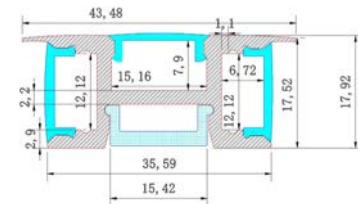

Product code
TRY-FLEX-MK-PRO029-AP-YY

Opal Cover
TRY-FLEX-MK-PRO029-OC-YY

Clear Cover
TRY-FLEX-MK-PRO029-CC-YY

End Cap Set
TRY-FLEX-MK-PRO029-EC-SET

Fixing Clip - Pair
TRY-FLEX-MK-PRO029-FC-PAIR