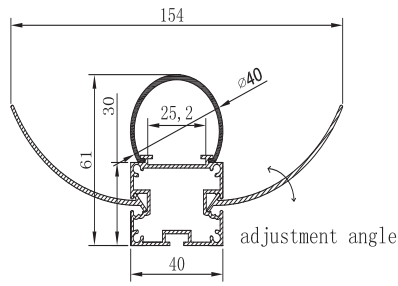

PRO068 Aluminium
Profile with Adjustable
Reflector

Product code
TRY-FLEX-MK-PRO068-AP-YY

Opal Cover
TRY-FLEX-MK-PRO068-OC-YY

Clear Cover
TRY-FLEX-MK-PRO068-CC-YY

End Cap Set
TRY-FLEX-MK-PRO068-EC-SET

Suspension Kit
TRY-FLEX-MK-PRO068-SK

PRO069C
100mm Round
Aluminium Profile

Product code
TRY-FLEX-MK-PRO069C-AP-YY

Opal Cover
TRY-FLEX-MK-PRO069C-OC-YY

End Cap Set
TRY-FLEX-MK-PRO069C-EC-SET

Suspension Kit
TRY-FLEX-MK-PRO069C-SK