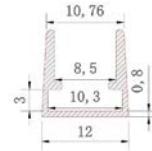

PRO044B
Aluminium Profile
for 8mm Glass

Product code
TRY-FLEX-MK-PRO044B-AP-YY
End Cap Set
TRY-FLEX-MK-PRO044B-EC-SET

PRO047
Aluminium Profile
for Stair Lighting

Product code
TRY-FLEX-MK-PRO047-AP-YY
Opal Cover
TRY-FLEX-MK-PRO047-OC-YY
Clear Cover
TRY-FLEX-MK-PRO047-CC-YY
End Cap Set
TRY-FLEX-MK-PRO047-EC-SET

PRO044C Slim
Aluminium Profile
for Shelf Light

TRY-FLEX-MK-PRO044C-AP-YY
End Cap Set
TRY-FLEX-MK-PRO044C-EC-SET

PRO048 Standard
Aluminium Profile
for Floor

TRY-FLEX-MK-PRO048-AP-YY
Strong Opal Cover
TRY-FLEX-MK-PRO048-OC-YY
End Cap Set
TRY-FLEX-MK-PRO048-EC-SET

PRO045
50mm Deep 2 Layer
Aluminium Profile
for Power Supply

TRY-FLEX-MK-PRO045-AP-YY
Opal Cover
TRY-FLEX-MK-PRO045-OC-YY
Clear Cover
TRY-FLEX-MK-PRO045-CC-YY
End Cap Set
TRY-FLEX-MK-PRO045-EC-SET
Suspension Kit
TRY-FLEX-MK-PRO045-SK

PRO049 Deep
Aluminium Profile
for Floor

TRY-FLEX-MK-PRO049-AP-YY
Strong Opal Cover
TRY-FLEX-MK-PRO049-OC-YY
End Cap Set
TRY-FLEX-MK-PRO049-EC-SET

PRO046
85mm Deep 2 Layer
Aluminium Profile
for Power Supply

TRY-FLEX-MK-PRO046-AP-YY
Opal Cover
TRY-FLEX-MK-PRO046-OC-YY
Clear Cover
TRY-FLEX-MK-PRO046-CC-YY
End Cap Set
TRY-FLEX-MK-PRO046-EC-SET
Suspension Kit
TRY-FLEX-MK-PRO046-SK

PRO050 Deep
Recessed Aluminium
Profile for Ceiling or
Pendant

TRY-FLEX-MK-PRO050-AP-YY
Opal Cover
TRY-FLEX-MK-PRO050-OC-YY
Clear Cover
TRY-FLEX-MK-PRO050-CC-YY
End Cap Set
TRY-FLEX-MK-PRO050-EC-SET
Suspension Kit
TRY-FLEX-MK-PRO050-SK