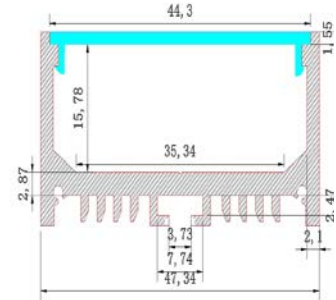

PRO023
Stair Wall Mount
Aluminium Profile

Product code
TRY-FLEX-MK-PRO023-AP-YY

Opal Cover
TRY-FLEX-MK-PRO023-OC-YY

Clear Cover
TRY-FLEX-MK-PRO023-CC-YY

End Cap Set
TRY-FLEX-MK-PRO023-EC-SET

PRO024
Wall Recessed
Aluminium Profile

Product code
TRY-FLEX-MK-PRO024-AP-YY

Opal Cover
TRY-FLEX-MK-PRO024-OC-YY

Clear Cover
TRY-FLEX-MK-PRO024-CC-YY

End Cap Set
TRY-FLEX-MK-PRO024-EC-SET

PRO025
Flat Surface Mount
Aluminium Profile

Product code
TRY-FLEX-MK-PRO025-AP-YY

Opal Cover
TRY-FLEX-MK-PRO025-OC-YY

Clear Cover
TRY-FLEX-MK-PRO025-CC-YY

End Cap Set
TRY-FLEX-MK-PRO025-EC-SET

PRO026
Flat Surface Mount
Aluminium Profile

Product code
TRY-FLEX-MK-PRO026-AP-YY

Opal Cover
TRY-FLEX-MK-PRO026-OC-YY

Clear Cover
TRY-FLEX-MK-PRO026-CC-YY

End Cap Set
TRY-FLEX-MK-PRO026-EC-SET

PRO027
Standard Suspended
Aluminium Profile

Product code
TRY-FLEX-MK-PRO027-AP-YY

Opal Cover
TRY-FLEX-MK-PRO027-OC-YY

Clear Cover
TRY-FLEX-MK-PRO027-CC-YY

End Cap Set
TRY-FLEX-MK-PRO027-EC-SET

Fixing Clip - Pair
TRY-FLEX-MK-PRO027-FC-PAIR
Suspension Kit
TRY-FLEX-MK-PRO027-SK

PRO028
Wide Suspended
Aluminium Profile

Product code
TRY-FLEX-MK-PRO028-AP-YY

Opal Cover
TRY-FLEX-MK-PRO028-OC-YY

Clear Cover
TRY-FLEX-MK-PRO028-CC-YY

End Cap Set
TRY-FLEX-MK-PRO028-EC-SET

Suspension Kit
TRY-FLEX-MK-PRO028-SK

PRO029
Multi Way Wall Mount
Aluminium Profile

Product code
TRY-FLEX-MK-PRO029-AP-YY

Opal Cover
TRY-FLEX-MK-PRO029-OC-YY

Clear Cover
TRY-FLEX-MK-PRO029-CC-YY

End Cap Set
TRY-FLEX-MK-PRO029-EC-SET

Fixing Clip - Pair
TRY-FLEX-MK-PRO029-FC-PAIR

PRO030
Wall Mount
Aluminium Profile