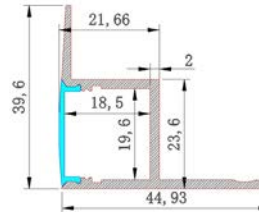

End Cap Set
TRY-FLEX-MK-PRO023-EC-SET

PRO024
Wall Recessed
Aluminium Profile

Product code
TRY-FLEX-MK-PRO024-AP-YY

Opal Cover
TRY-FLEX-MK-PRO024-OC-YY

Clear Cover
TRY-FLEX-MK-PRO024-CC-YY

End Cap Set
TRY-FLEX-MK-PRO024-EC-SET