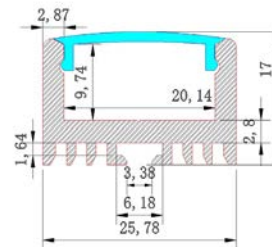

PRO023
Stair Wall Mount
Aluminium Profile

Product code
TRY-FLEX-MK-PRO023-AP-YY

Opal Cover
TRY-FLEX-MK-PRO023-OC-YY

Clear Cover
TRY-FLEX-MK-PRO023-CC-YY

End Cap Set
TRY-FLEX-MK-PRO023-EC-SET

PRO024
Wall Recessed
Aluminium Profile

Product code
TRY-FLEX-MK-PRO024-AP-YY

Opal Cover
TRY-FLEX-MK-PRO024-OC-YY

Clear Cover
TRY-FLEX-MK-PRO024-CC-YY

End Cap Set
TRY-FLEX-MK-PRO024-EC-SET

PRO025
Flat Surface Mount
Aluminium Profile

Product code
TRY-FLEX-MK-PRO025-AP-YY

Opal Cover
TRY-FLEX-MK-PRO025-OC-YY

Clear Cover
TRY-FLEX-MK-PRO025-CC-YY

End Cap Set
TRY-FLEX-MK-PRO025-EC-SET

PRO026
Flat Surface Mount
Aluminium Profile

Product code
TRY-FLEX-MK-PRO026-AP-YY

Opal Cover
TRY-FLEX-MK-PRO026-OC-YY

Clear Cover
TRY-FLEX-MK-PRO026-CC-YY

End Cap Set
TRY-FLEX-MK-PRO026-EC-SET

PRO027
Standard Suspended
Aluminium Profile

Product code
TRY-FLEX-MK-PRO027-AP-YY

Opal Cover
TRY-FLEX-MK-PRO027-OC-YY

Clear Cover
TRY-FLEX-MK-PRO027-CC-YY

End Cap Set
TRY-FLEX-MK-PRO027-EC-SET

Fixing Clip - Pair
TRY-FLEX-MK-PRO027-FC-PAIR
Suspension Kit
TRY-FLEX-MK-PRO027-SK

PRO028
Wide Suspended
Aluminium Profile

Product code
TRY-FLEX-MK-PRO028-AP-YY

Opal Cover
TRY-FLEX-MK-PRO028-OC-YY

Clear Cover
TRY-FLEX-MK-PRO028-CC-YY

End Cap Set
TRY-FLEX-MK-PRO028-EC-SET

Suspension Kit
TRY-FLEX-MK-PRO028-SK

PRO029
Multi Way Wall Mount
Aluminium Profile

Product code
TRY-FLEX-MK-PRO029-AP-YY

Opal Cover
TRY-FLEX-MK-PRO029-OC-YY

Clear Cover
TRY-FLEX-MK-PRO029-CC-YY

End Cap Set
TRY-FLEX-MK-PRO029-EC-SET

Fixing Clip - Pair
TRY-FLEX-MK-PRO029-FC-PAIR

PRO030
Wall Mount
Aluminium Profile