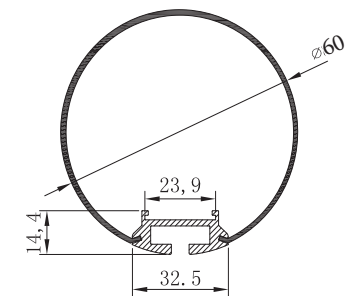

Fixing Clip - Pair
TRY-FLEX-MK-PRO066F-FC-PAIR

PRO069A
60mm Round
Aluminium Profile

Product code
TRY-FLEX-MK-PRO069A-AP-YY

Opal Cover
TRY-FLEX-MK-PRO069A-OC-YY

End Cap Set
RY-FLEX-MK-PRO069A-EC-SET

Suspension Kit
TRY-FLEX-MK-PRO069A-SK