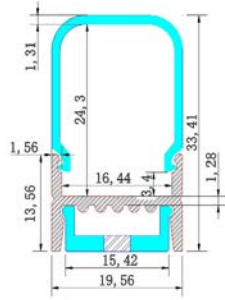

Product code
TRY-FLEX-MK-PRO030-AP-YY

Opal Cover
TRY-FLEX-MK-PRO030-OC-YY

Clear Cover
TRY-FLEX-MK-PRO030-CC-YY

End Cap Set
TRY-FLEX-MK-PRO030-EC-SET

PRO031
Round Ceiling
Aluminium Profile

Product code
TRY-FLEX-MK-PRO031-AP-YY
Opal Cover
TRY-FLEX-MK-PRO031-OC-YY
Clear Cover
TRY-FLEX-MK-PRO031-CC-YY
TRY-FLEX-MK-PRO031-EC-SET
Fixing Clip - Pair
TRY-FLEX-MK-PRO031-FC-PAIR