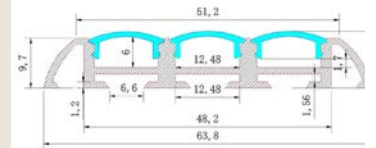

PRO042 3 Line
Vertical Surface Mount
Aluminium Profile

Product code
TRY-FLEX-MK-PRO042-AP-YY

Opal Cover
TRY-FLEX-MK-PRO042-OC-YY

Clear Cover
TRY-FLEX-MK-PRO042-CC-YY

End Cap Set
TRY-FLEX-MK-PRO042-EC-SET

Fixing Clip - Pair
TRY-FLEX-MK-PRO042-FC-PAIR