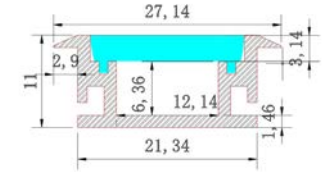

PRO044B
Aluminium Profile
for 8mm Glass

Product code
TRY-FLEX-MK-PRO044B-AP-YY
End Cap Set
TRY-FLEX-MK-PRO044B-EC-SET

PRO047
Aluminium Profile
for Stair Lighting

Product code
TRY-FLEX-MK-PRO047-AP-YY
Opal Cover
TRY-FLEX-MK-PRO047-OC-YY
Clear Cover
TRY-FLEX-MK-PRO047-CC-YY
End Cap Set
TRY-FLEX-MK-PRO047-EC-SET

PRO044C Slim
Aluminium Profile
for Shelf Light

TRY-FLEX-MK-PRO044C-AP-YY
End Cap Set
TRY-FLEX-MK-PRO044C-EC-SET

PRO048 Standard
Aluminium Profile
for Floor

TRY-FLEX-MK-PRO048-AP-YY
Strong Opal Cover
TRY-FLEX-MK-PRO048-OC-YY
End Cap Set
TRY-FLEX-MK-PRO048-EC-SET

PRO045
50mm Deep 2 Layer
Aluminium Profile
for Power Supply

TRY-FLEX-MK-PRO045-AP-YY
Opal Cover
TRY-FLEX-MK-PRO045-OC-YY
Clear Cover
TRY-FLEX-MK-PRO045-CC-YY
End Cap Set
TRY-FLEX-MK-PRO045-EC-SET
Suspension Kit
TRY-FLEX-MK-PRO045-SK

PRO049 Deep
Aluminium Profile
for Floor

TRY-FLEX-MK-PRO049-AP-YY
Strong Opal Cover
TRY-FLEX-MK-PRO049-OC-YY
End Cap Set
TRY-FLEX-MK-PRO049-EC-SET

PRO046
85mm Deep 2 Layer
Aluminium Profile
for Power Supply

TRY-FLEX-MK-PRO046-AP-YY
Opal Cover
TRY-FLEX-MK-PRO046-OC-YY
Clear Cover
TRY-FLEX-MK-PRO046-CC-YY
End Cap Set
TRY-FLEX-MK-PRO046-EC-SET
Suspension Kit
TRY-FLEX-MK-PRO046-SK

PRO050 Deep
Recessed Aluminium
Profile for Ceiling or
Pendant

TRY-FLEX-MK-PRO050-AP-YY
Opal Cover
TRY-FLEX-MK-PRO050-OC-YY
Clear Cover
TRY-FLEX-MK-PRO050-CC-YY
End Cap Set
TRY-FLEX-MK-PRO050-EC-SET
Suspension Kit
TRY-FLEX-MK-PRO050-SK