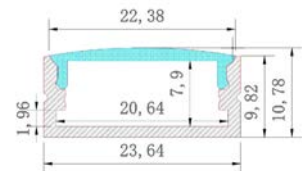

PRO014
Wide Surface Mount
Aluminium Profile

Product code
TRY-FLEX-MK-PRO014-AP-YY

Opal Cover
TRY-FLEX-MK-PRO014-OC-YY

Clear Cover
TRY-FLEX-MK-PRO014-CC-YY

End Cap Set
TRY-FLEX-MK-PRO014-EC-SET

Fixing Clip - Pair
TRY-FLEX-MK-PRO014-FC-PAIR