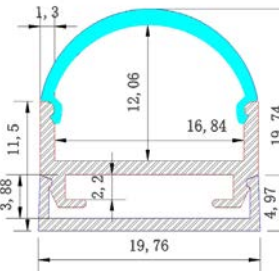

PRO010
Domed Surface Mount
Aluminium Profile

Product code
TRY-FLEX-MK-PRO010-AP-YY

Opal Cover
TRY-FLEX-MK-PRO010-OC-YY

Clear Cover
TRY-FLEX-MK-PRO010-CC-YY

End Cap Set
TRY-FLEX-MK-PRO010-EC-SET

Fixing Clip - Pair
TRY-FLEX-MK-PRO010-FC-PAIR