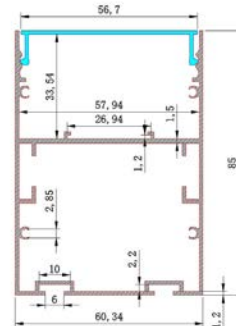

PRO044B
Aluminium Profile
for 8mm Glass

Product code
TRY-FLEX-MK-PRO044B-AP-YY
End Cap Set
TRY-FLEX-MK-PRO044B-EC-SET

PRO047
Aluminium Profile
for Stair Lighting

Product code
TRY-FLEX-MK-PRO047-AP-YY
Opal Cover
TRY-FLEX-MK-PRO047-OC-YY
Clear Cover
TRY-FLEX-MK-PRO047-CC-YY
End Cap Set
TRY-FLEX-MK-PRO047-EC-SET

PRO044C Slim
Aluminium Profile
for Shelf Light

TRY-FLEX-MK-PRO044C-AP-YY
End Cap Set
TRY-FLEX-MK-PRO044C-EC-SET

PRO048 Standard
Aluminium Profile
for Floor

TRY-FLEX-MK-PRO048-AP-YY
Strong Opal Cover
TRY-FLEX-MK-PRO048-OC-YY
End Cap Set
TRY-FLEX-MK-PRO048-EC-SET

PRO045
50mm Deep 2 Layer
Aluminium Profile
for Power Supply

TRY-FLEX-MK-PRO045-AP-YY
Opal Cover
TRY-FLEX-MK-PRO045-OC-YY
Clear Cover
TRY-FLEX-MK-PRO045-CC-YY
End Cap Set
TRY-FLEX-MK-PRO045-EC-SET
Suspension Kit
TRY-FLEX-MK-PRO045-SK

PRO049 Deep
Aluminium Profile
for Floor

TRY-FLEX-MK-PRO049-AP-YY
Strong Opal Cover
TRY-FLEX-MK-PRO049-OC-YY
End Cap Set
TRY-FLEX-MK-PRO049-EC-SET

PRO046
85mm Deep 2 Layer
Aluminium Profile
for Power Supply

TRY-FLEX-MK-PRO046-AP-YY
Opal Cover
TRY-FLEX-MK-PRO046-OC-YY
Clear Cover
TRY-FLEX-MK-PRO046-CC-YY
End Cap Set
TRY-FLEX-MK-PRO046-EC-SET
Suspension Kit
TRY-FLEX-MK-PRO046-SK

PRO050 Deep
Recessed Aluminium
Profile for Ceiling or
Pendant

TRY-FLEX-MK-PRO050-AP-YY
Opal Cover
TRY-FLEX-MK-PRO050-OC-YY
Clear Cover
TRY-FLEX-MK-PRO050-CC-YY
End Cap Set
TRY-FLEX-MK-PRO050-EC-SET
Suspension Kit
TRY-FLEX-MK-PRO050-SK