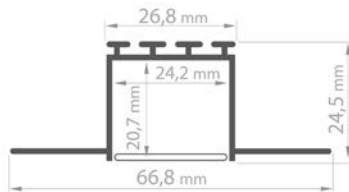

TRY-FLEX-MK-PRO001	TRY-FLEX-MK-PRO002	TRY-FLEX-MK-PRO002L
TRY-FLEX-MK-PRO002S	TRY-FLEX-MK-PRO0003	TRY-FLEX-MK-PRO0004
TRY-FLEX-MK-PRO0005	TRY-FLEX-MK-PRO0006	TRY-FLEX-MK-PRO0007