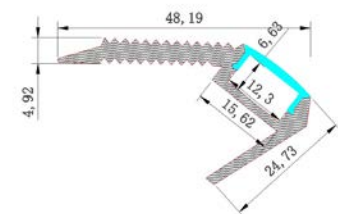

PRO022
Stair Edge Mount
Aluminium Profile

Product code
TRY-FLEX-MK-PRO022-AP-YY

Opal Cover
TRY-FLEX-MK-PRO022-OC-YY

Clear Cover
TRY-FLEX-MK-PRO022-CC-YY

End Cap Set
TRY-FLEX-MK-PRO022-EC-SET