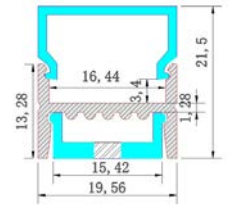

PRO035
Standard Square Ceiling
Aluminium Profile

Product code
TRY-FLEX-MK-PRO035-AP-YY
Opal Cover
TRY-FLEX-MK-PRO035-OC-YY
Clear Cover
TRY-FLEX-MK-PRO035-CC-YY
End Cap Set
TRY-FLEX-MK-PRO035-EC-SET
Fixing Clip - Pair
TRY-FLEX-MK-PRO035-FC-PAIR