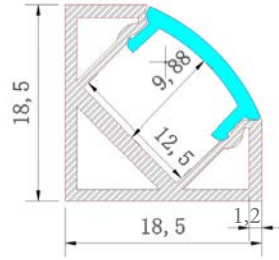

PRO007
Flat Corner
Aluminium Profile

Product code
TRY-FLEX-MK-PRO007-AP-YY

Opal Cover
TRY-FLEX-MK-PRO007-OC-YY

Clear Cover
TRY-FLEX-MK-PRO007-CC-YY

End Cap Set
TRY-FLEX-MK-PRO007-EC-SET

Fixing Clip - Pair
TRY-FLEX-MK-PRO007-FC-PAIR