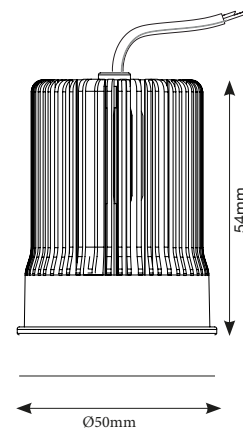

FOCUS is available in 6W or 8W versions. The module includes an efficient faceted lens that helps create a sparkle effect and is available in spot, medium or flood beam angles. The lens offers glare free lighting with very high visual comfort.

FOCUS features various colour temperatures combined with optimal colour consistency. The module is suitable for Triac, 1-10V and DALI dimming.

Please order drivers separately.

Colours Available

Cool White - 5000K
Neutral White - 4000K
Warm White - 2700K, 3000K

Optics Available

10°, 15°, 24°, 36°, 55°

Technical Specification		
LED Power Consumption	6W	8W
Lumen Output @ CRI80	410lm (2700K)	520lm (2700K)
	440lm (3000K)	550lm (3000K)
	470lm (4000K)	580lm (4000K)
	470lm (5000K)	580lm (5000K)
CRI	Ra80+ Standard Ra95 Optional	
Driver	120mA	Remote 180mA
Housing	Aluminium	
Trim Finish	Silver	
Lens	Faceted PMMA	
Module Dimensions	50mm Dia x 54mm H	
IP Rating	IP43	
Lamp Life L70	50,000 hours	
Operating Ambient Temp.	-10°C to +40°C	

NOTES:
1. Lumen output shown for 36° beam.
2. Please choose appropriate driver from Tryka range.

As part of our continuous product development we reserve the right to amend these specifications without prior notice.

Tryka L.E.D. Ltd., Unit 3 Station Works, Station Road, Shepreth, Nr. Royston, Herts, U.K SG8 6PZ. Tel: +44 (0) 1763 260666 www.tryka.com

Product Code

TRY - FOCUS MR16 - 6W - 27K - CRI80 - 10
8W 30K CRI95 15
40K 24
50K 36
55

Product Code Example:

TRY-FOCUS MR16-8W-27K-CRI95-36