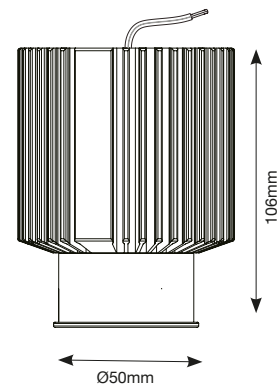

Product Code

TRY - FOCUS MR16 - 20W - 27K - CRI80 -10
30K CRI95 15
40K 24
50K 36
55

Product Code Example:
TRY-FOCUS MR16-20W-27K-CRI95-36

As part of our continuous product development we reserve the right to amend these specifications without prior notice.

Tryka L.E.D. Ltd., Unit 3 Station Works, Station Road, Shepreth, Nr. Royston, Herts, U.K SG8 6PZ. Tel: +44 (0) 1763 260666 www.tryka.com