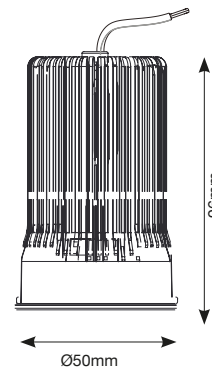

Product Code

TRY - FOCUS MR16 - 15W - 27K - CRI80 - 10
30K CRI95 15
40K 24
50K 36
55

Product Code Example:

TRY-FOCUS MR16-15W-27K-CRI95-36

As part of our continuous product development we reserve the right to amend these specifications without prior notice.

Tryka L.E.D. Ltd., Unit 3 Station Works, Station Road, Shepreth, Nr. Royston, Herts, U.K SG8 6PZ. Tel: +44 (0) 1763 260666 www.tryka.com