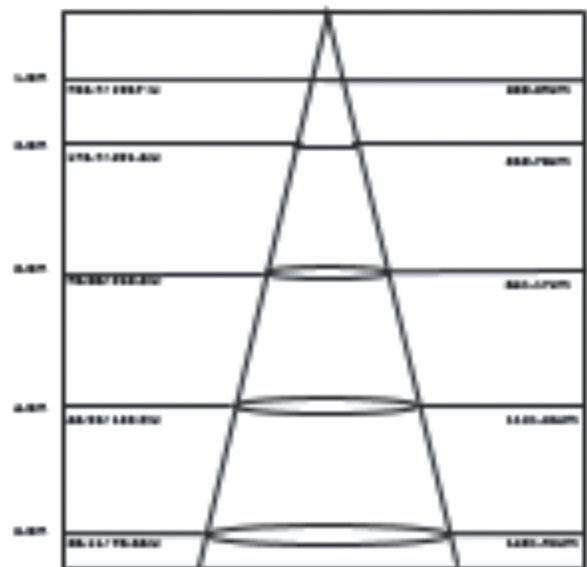

FLOODBAY 80W IP65

The Tryka range of dual purpose Floodbays have been designed to provide both traditional external area flood lighting, as well as ceiling mounted internal illumination within warehouses and industrial workplaces.

Colours Available	Lumen Output	CRI
Cool White - 6000k	7200lm	70
Neutral White - 4500k	7000lm	75
Warm White - 3500k	6800lm	80

Technical Specification

Max Power Consumption:	88w
Ingress Protection Rating:	IP65
LED Life Expectancy:	50,000 hours
Operating Voltage:	AC 85v - 265v
Operating Ambient Temperature:	-40°C to +55°C
Fixing Method:	Mounting Bracket
Construction:	Cast Aluminium Alloy, Toughened Glass
Fixing Method:	Attached Rear Bracket
Product Weight:	8kg