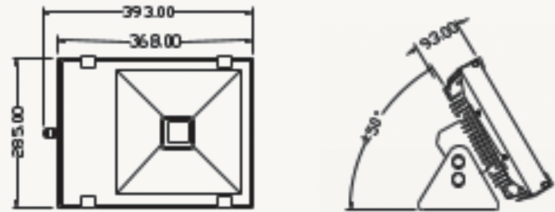

FLOODBAY 80W IP65

The Tryka range of dual purpose Floodbays have been designed to provide both traditional external area flood lighting, as well as ceiling mounted internal illumination within warehouses and industrial workplaces.

Colours Available	Lumen Output	CRI
Cool White - 6000k	7200lm	70
Neutral White - 4500k	7000lm	75
Warm White - 3500k	6800lm	80

Technical Specification

Max Power Consumption:	88w
Ingress Protection Rating:	IP65
LED Life Expectancy:	50,000 hours
Operating Voltage:	AC 85v - 265v
Operating Ambient Temperature:	-40°C to +55°C
Fixing Method:	Mounting Bracket
Construction:	Cast Aluminium Alloy, Toughened Glass
Fixing Method:	Attached Rear Bracket
Product Weight:	8kg