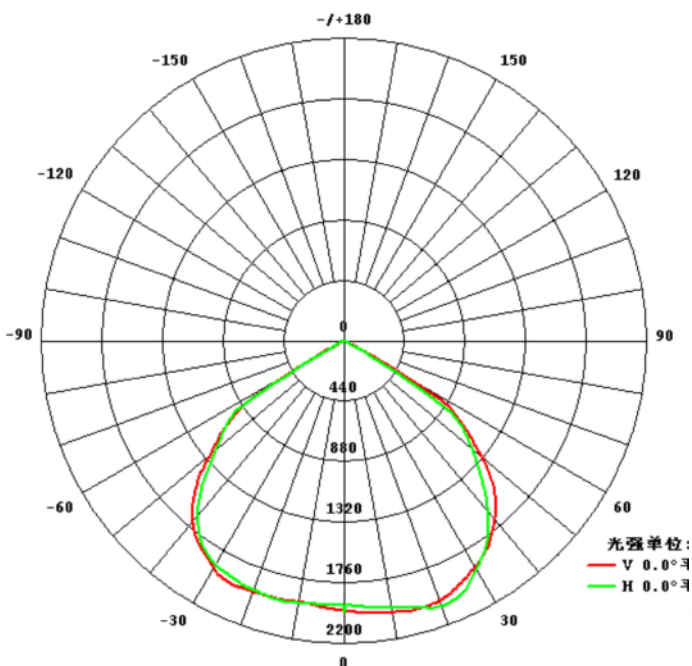

Colours Available	Lumen Output	CRI
Cool White - 6000k	7200lm	70
Neutral White - 4500k	7000lm	75
Warm White - 3500k	6800lm	80

Technical Specification

Max Power Consumption:	88w
Ingress Protection Rating:	IP65
LED Life Expectancy:	50,000 hours
Operating Voltage:	AC 85v - 265v
Operating Ambient Temperature:	-40°C to +55°C
Fixing Method:	Mounting Bracket
Construction:	Cast Aluminium Alloy, Toughened Glass
Fixing Method:	Attached Rear Bracket
Product Weight:	8kg