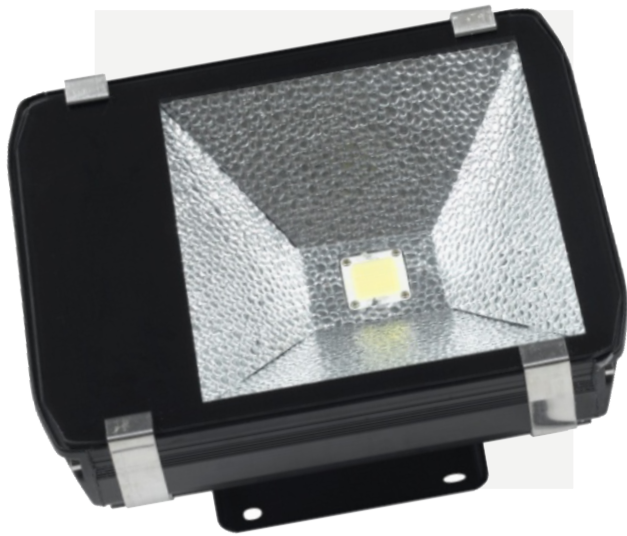

FLOODBAY 80W IP65

The Tryka range of dual purpose Floodbays have been designed to provide both traditional external area flood lighting, as well as ceiling mounted internal illumination within warehouses and industrial workplaces.

Using high output Bridgelux wafer chips coupled with high efficiency Meanwell drivers these fixtures provide the user with a cost effective alternative. Available with optional PIR motion detector giving maximum energy saving.

Colours Available	Lumen Output	CRI
Cool White - 6000k	7200lm	70
Neutral White - 4500k	7000lm	75
Warm White - 3500k	6800lm	80

Technical Specification

Max Power Consumption:	88w
Ingress Protection Rating:	IP65
LED Life Expectancy:	50,000 hours
Operating Voltage:	AC 85v - 265v
Operating Ambient Temperature:	-40°C to +55°C
Fixing Method:	Mounting Bracket
Construction:	Cast Aluminium Alloy, Toughened Glass
Fixing Method:	Attached Rear Bracket
Product Weight:	8kg