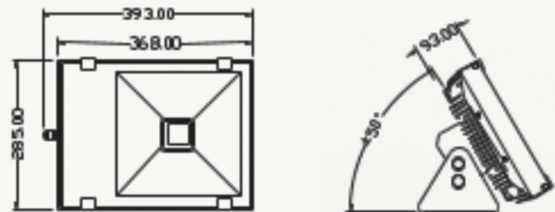

FLOODBAY 60W IP65

The Tryka range of dual purpose Floodbays have been designed to provide both traditional external area flood lighting, as well as ceiling mounted internal illumination within warehouses and industrial workplaces.

Colours Available	Lumen Output	CRI
Cool White - 6000k	5400lm	70
Neutral White - 4500k	5250lm	75
Warm White - 3500k	5100lm	80

Technical Specification

Max Power Consumption:	66w
Ingress Protection Rating:	IP65
LED Life Expectancy:	50,000 hours
Operating Voltage:	AC 85v - 265v
Operating Ambient Temperature:	-40°C to +55°C
Fixing Method:	Mounting Bracket
Construction:	Cast Aluminium Alloy, Toughened Glass
Fixing Method:	Attached Rear Bracket
Product Weight:	8kg