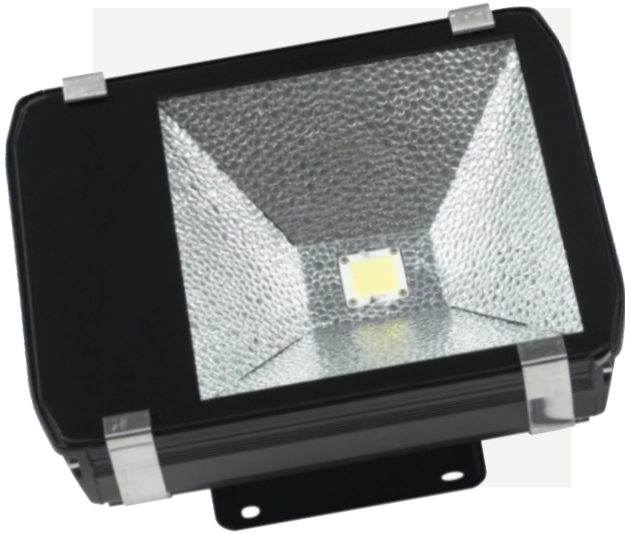

FLOODBAY 60W IP65

The Tryka range of dual purpose Floodbays have been designed to provide both traditional external area flood lighting, as well as ceiling mounted internal illumination within warehouses and industrial workplaces.

Using high output Bridgelux wafer chips coupled with high efficiency Meanwell drivers these fixtures provide the user with a cost effective alternative. Available with optional PIR motion detector giving maximum energy saving.

Colours Available	Lumen Output	CRI
Cool White - 6000k	5400lm	70
Neutral White - 4500k	5250lm	75
Warm White - 3500k	5100lm	80

Technical Specification

Max Power Consumption:	66w
Ingress Protection Rating:	IP65
LED Life Expectancy:	50,000 hours
Operating Voltage:	AC 85v - 265v
Operating Ambient Temperature:	-40°C to +55°C
Fixing Method:	Mounting Bracket
Construction:	Cast Aluminium Alloy, Toughened Glass
Fixing Method:	Attached Rear Bracket
Product Weight:	8kg