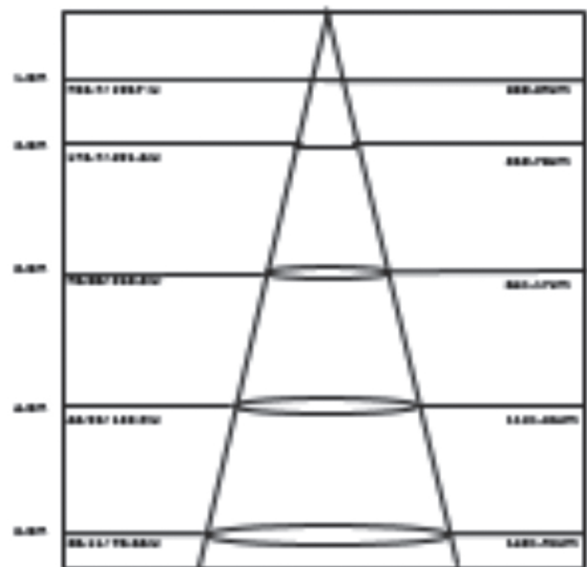

FLOODBAY 60W IP65

The Tryka range of dual purpose Floodbays have been designed to provide both traditional external area flood lighting, as well as ceiling mounted internal illumination within warehouses and industrial workplaces.

Colours Available	Lumen Output	CRI
Cool White - 6000k	5400lm	70
Neutral White - 4500k	5250lm	75
Warm White - 3500k	5100lm	80

Technical Specification

Max Power Consumption:	66w
Ingress Protection Rating:	IP65
LED Life Expectancy:	50,000 hours
Operating Voltage:	AC 85v - 265v
Operating Ambient Temperature:	-40°C to +55°C
Fixing Method:	Mounting Bracket
Construction:	Cast Aluminium Alloy, Toughened Glass
Fixing Method:	Attached Rear Bracket
Product Weight:	8kg