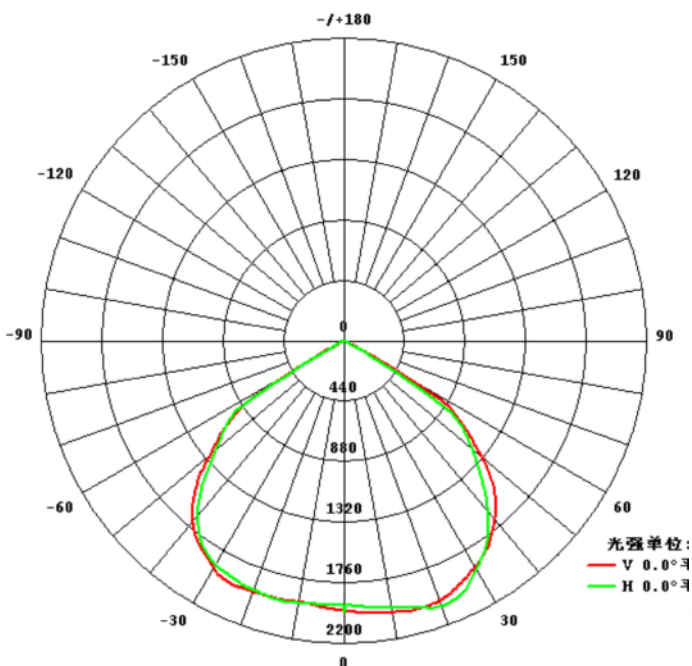

FLOODBAY 60W IP65

The Tryka range of dual purpose Floodbays have been designed to provide both traditional external area flood lighting, as well as ceiling mounted internal illumination within warehouses and industrial workplaces.

Colours Available	Lumen Output	CRI
Cool White - 6000k	5400lm	70
Neutral White - 4500k	5250lm	75
Warm White - 3500k	5100lm	80

Technical Specification

Max Power Consumption:	66w
Ingress Protection Rating:	IP65
LED Life Expectancy:	50,000 hours
Operating Voltage:	AC 85v - 265v
Operating Ambient Temperature:	-40°C to +55°C
Fixing Method:	Mounting Bracket
Construction:	Cast Aluminium Alloy, Toughened Glass
Fixing Method:	Attached Rear Bracket
Product Weight:	8kg