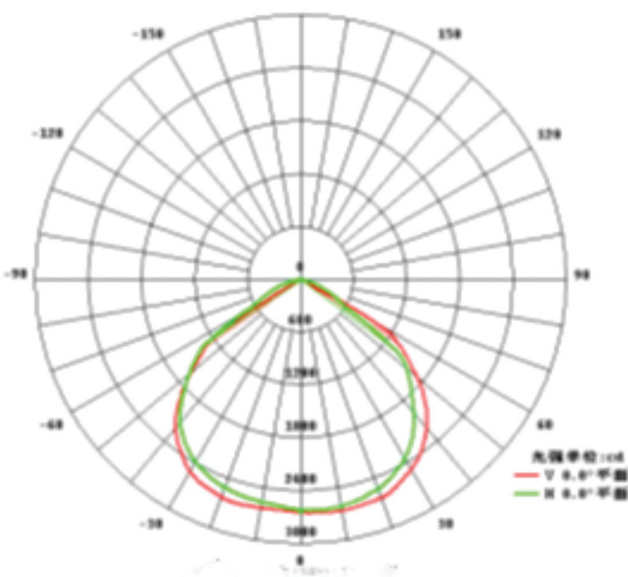

Colours Available	Lumen Output	CRI
Cool White - 6000k	9000lm	70
Neutral White - 4500k	8750lm	65
Warm White - 3500k	8500lm	60

## Technical Specification

Max Power Consumption:	110w
Ingress Protection Rating:	IP65
LED Life Expectancy:	50,000 hours
Operating Voltage:	AC 85v - 265v
Operating Ambient Temperature:	-40°C to +55°C
Fixing Method:	Mounting Bracket
Construction:	Cast Aluminium Alloy, Toughened Glass
Fixing Method:	Attached Rear Bracket
Product Weight:	11.2kg