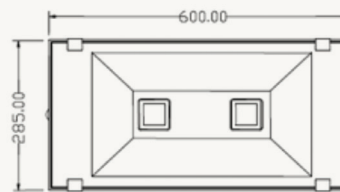

## Technical Specification

Max Power Consumption:	110w
Ingress Protection Rating:	IP65
LED Life Expectancy:	50,000 hours
Operating Voltage:	AC 85v - 265v
Operating Ambient Temperature:	-40°C to +55°C
Fixing Method:	Mounting Bracket
Construction:	Cast Aluminium Alloy, Toughened Glass
Fixing Method:	Attached Rear Bracket
Product Weight:	11.2kg