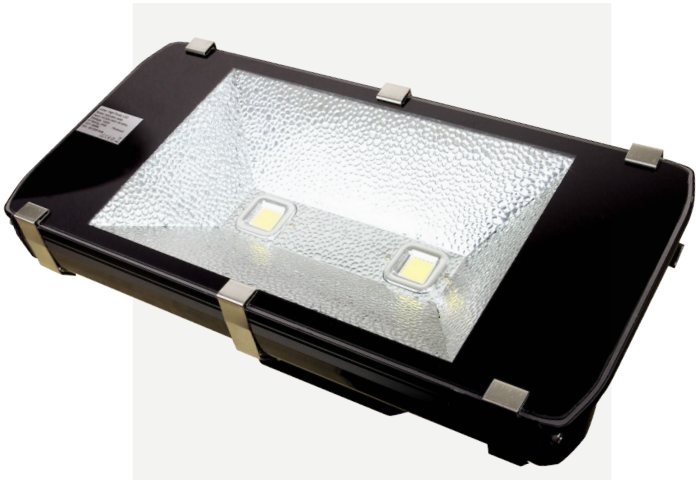

# FLOODBAY 100W IP65

The Tryka range of dual purpose Floodbays have been designed to provide both traditional external area flood lighting, as well as ceiling mounted internal illumination within warehouses and industrial workplaces.

Using high output Bridgelux wafer chips coupled with high efficiency Meanwell drivers these fixtures provide the user with a cost effective alternative. Available with optional PIR motion detector giving maximum energy saving.

Colours Available	Lumen Output	CRI
Cool White - 6000k	9000lm	70
Neutral White - 4500k	8750lm	65
Warm White - 3500k	8500lm	60

## Technical Specification

Max Power Consumption:	110w
Ingress Protection Rating:	IP65
LED Life Expectancy:	50,000 hours
Operating Voltage:	AC 85v - 265v
Operating Ambient Temperature:	-40°C to +55°C
Fixing Method:	Mounting Bracket
Construction:	Cast Aluminium Alloy, Toughened Glass
Fixing Method:	Attached Rear Bracket
Product Weight:	11.2kg