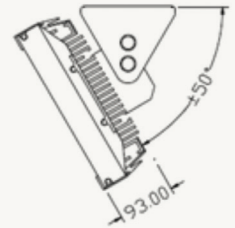

## Technical Specification

Max Power Consumption:	110w
Ingress Protection Rating:	IP65
LED Life Expectancy:	50,000 hours
Operating Voltage:	AC 85v - 265v
Operating Ambient Temperature:	-40°C to +55°C
Fixing Method:	Mounting Bracket
Construction:	Cast Aluminium Alloy, Toughened Glass
Fixing Method:	Attached Rear Bracket
Product Weight:	11.2kg