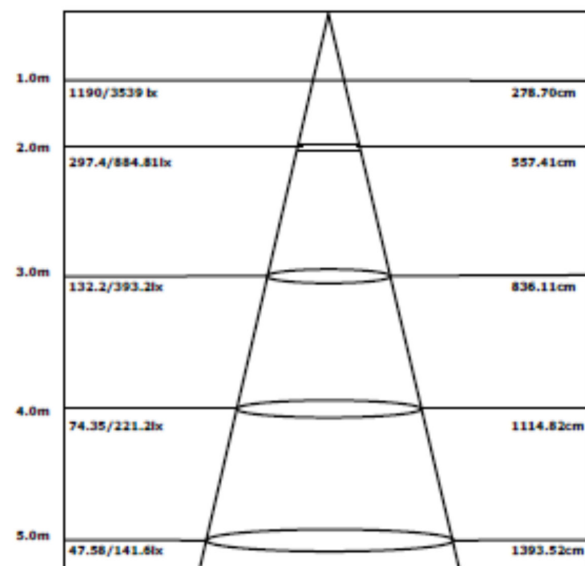

Colours Available	Lumen Output	CRI
Cool White - 6000k	9000lm	70
Neutral White - 4500k	8750lm	65
Warm White - 3500k	8500lm	60

## Technical Specification

Max Power Consumption:	110w
Ingress Protection Rating:	IP65
LED Life Expectancy:	50,000 hours
Operating Voltage:	AC 85v - 265v
Operating Ambient Temperature:	-40°C to +55°C
Fixing Method:	Mounting Bracket
Construction:	Cast Aluminium Alloy, Toughened Glass
Fixing Method:	Attached Rear Bracket
Product Weight:	11.2kg