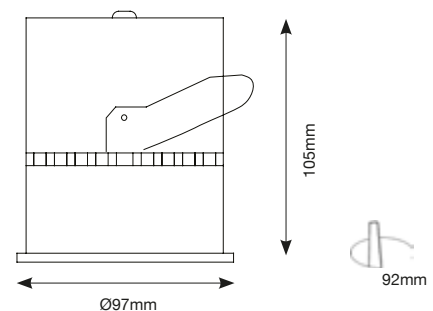

## Optics Available

20°, 26°, 38°
---------------

Technical Specification	
System Power Consumption	18W
LED Power Consumption	15.3W
CRI	Ra80+ Standard Ra95 Optional
Luminaire Luminous Flux @CRI80	1200lm (2700K) 1310lm (3000K) 1410lm (4000K) 1410lm (5000K)
Driver	Remote
Adjustability	Fixed
Housing	Aluminium
Trim Finish	White
Baffle Finish	Black
Weight	0.48kg
IP Rating	IP43
Lamp life L70	50,000 hours
Operating Ambient Temp.	-10°C to +40°C