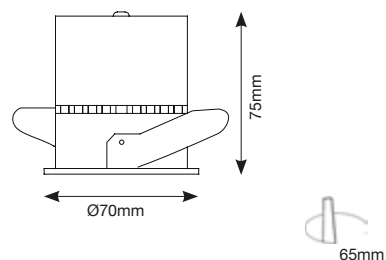

Colours Available

Cool White - 5000K
Neutral White - 4000K
Warm White - 2700K, 3000K

Optics Available

20°, 26°, 38°

Technical Specification		
System Power Consumption	10W	12W
LED Power Consumption	8.5W	10.2W
CRI	Ra80+ Standard Ra95 Optional	
Luminaire Luminous Flux @CRI80	655lm(2700K) 680lm(3000K) 710lm(4000K) 710lm(5000K)	790lm(2700K) 820lm(3000K) 850lm(4000K) 850lm(5000K)
Driver	Remote	
Adjustability	Fixed	
Housing	Aluminium	
Trim Finish	White	
Baffle finish	Black	
Weight	0.22kg	
IP Rating	IP43	
Lamp life L70	50,000 hours	
Operating Ambient Temp.	-10°C to +40°C	