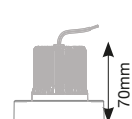

# ECO

ECO is designed to accommodate TRYKA MR16 lamp modules. ECO is a simple and compact spotlight suitable for shallow ceiling voids.

ECO circular is a recessed fixture and has a fixed light source with a smaller diameter which suits a number of interior lighting applications. The ECO is suitable for Tryka MR16 modules up to 15W.

Please order LED modules and related drivers separately.

FOCUS 6W/8W

FOCUS 10W/12W

FOCUS 15W

Technical Specification	
Housing	Aluminium
Trim Finish	White, Black
Adjustability	Fixed
Dimensions	70mm Dia x 20mm H
Cutout Opening	65mm Dia
Weight	0.10kg
IP Rating	IP20 IP54 with Clear or Frosted Glass
Operating Ambient Temp.	-10°C to +40°C