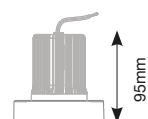

# ECO

ECO is designed to accommodate TRYKA MR16 lamp modules. ECO is a simple and compact spotlight suitable for shallow ceiling voids.

ECO circular is a recessed fixture and has a fixed light source with a smaller diameter which suits a number of interior lighting applications. The ECO is suitable for Tryka MR16 modules up to 15W.

Please order LED modules and related drivers separately.

FOCUS 6W/8W

FOCUS 10W/12W

FOCUS 15W

Technical Specification	
Housing	Aluminium
Trim Finish	White, Black
Adjustability	Fixed
Dimensions	70mm Dia x 20mm H
Cutout Opening	65mm Dia
Weight	0.10kg
IP Rating	IP20 IP54 with Clear or Frosted Glass
Operating Ambient Temp.	-10°C to +40°C