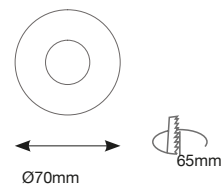

Please order LED modules and related drivers separately.

FOCUS 6W/8W

FOCUS 10W/12W

FOCUS 15W

Technical Specification	
Housing	Aluminium
Trim Finish	White, Black
Adjustability	Fixed
Dimensions	70mm Dia x 20mm H
Cutout Opening	65mm Dia
Weight	0.10kg
IP Rating	IP20 IP54 with Clear or Frosted Glass
Operating Ambient Temp.	-10°C to +40°C