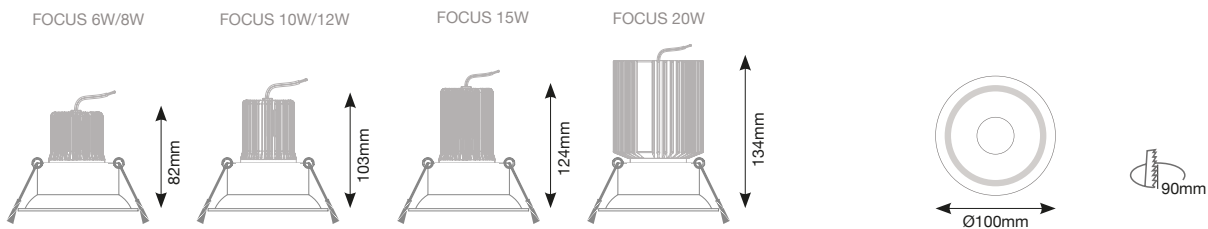

DECO

TRYKA DECO is part of the decorative range of MR16 spotlights designed with an illuminated ring around the reflector.

The decorative illuminated ring is integrated with the reflector to create a unique architectural effect. Please choose the ring colour from the options available to suit the required ambience of the interior.

The fixture is aluminium and suitable for all MR16 modules from the TRYKA range. Please order LED modules and related drivers separately.

Please order LED modules and related drivers separately.

Technical Specification	
Housing	Aluminium
Reflector Finish	White
Trim Finish	White
Ring Colour	Blue, Red, White, Gold
Adjustability	Fixed
Dimensions	100mm Dia x 40mm H
Cutout Opening	90mm Dia
Weight	0.16kg
IP Rating	IP20 / IP54 IP54 with Clear or Frosted Glass
Operating Ambient Temp.	-10°C to +40°C

Product Code

TRY - DECO - BLU* - IP20
RED IP54C
GOLD IP54F
WHITE

*Ring colour option

Product Code Example:
TRY-DECO-BLU-IP54C

As part of our continuous product development we reserve the right to amend these specifications without prior notice.