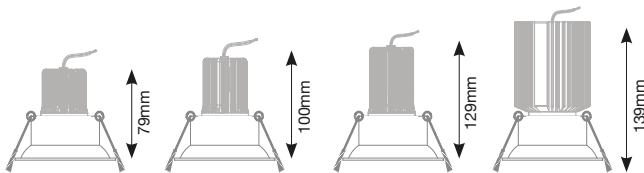

# COMFY

COMFY is designed to accommodate all TRYKA MR16 lamp modules. COMFY is made with a specially designed curved aluminium reflector to suit most spotlighting requirements.

COMFY circular recessed fixture has a fixed light source with a high quality curved aluminium reflector. The reflector can be supplied in anodised aluminium, in black or white finish.

Please order LED modules and related drivers separately.

FOCUS 6W/8W      FOCUS 10W/12W      FOCUS 15W      FOCUS 20W

Technical Specification	
Housing	Aluminium
Reflector	Anodised Aluminium, White, Black
Trim Finish	White
Adjustability	Fixed
Dimensions	100mm Dia x 42mm H
Cutout Opening	92mm Dia
Weight	0.12kg
IP Rating	IP20 IP54 with Clear or Frosted Glass
Operating Ambient Temp.	-10°C to +40°C

### Product Code

TRY - COMFY - ANODISED - IP20  
WHITE IP54C  
BLACK IP54F

Product Code Example:  
TRY-COMFY-WHITE-IP54F

As part of our continuous product development we reserve the right to amend these specifications without prior notice.