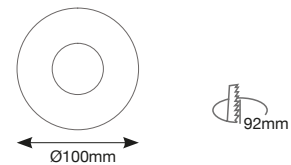

# COMFY

COMFY is designed to accommodate all TRYKA MR16 lamp modules. COMFY is made with a specially designed curved aluminium reflector to suit most spotlighting requirements.

COMFY circular recessed fixture has a fixed light source with a high quality curved aluminium reflector. The reflector can be supplied in anodised aluminium, in black or white finish.

Please order LED modules and related drivers separately.

FOCUS 6W/8W      FOCUS 10W/12W      FOCUS 15W      FOCUS 20W

Technical Specification	
Housing	Aluminium
Reflector	Anodised Aluminium, White, Black
Trim Finish	White
Adjustability	Fixed
Dimensions	100mm Dia x 42mm H
Cutout Opening	92mm Dia
Weight	0.12kg
IP Rating	IP20 IP54 with Clear or Frosted Glass
Operating Ambient Temp.	-10°C to +40°C