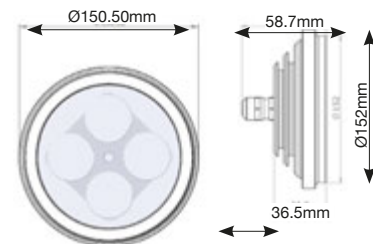

# AURA 6

EXTERIOR

The mid-sized unit of our AURA family, the AURA6, is an LED luminaire suitable for interior or exterior applications with 4 different outputs from 16W to 24W and a full range of colour variants.

The fixture is supplied as standard in an IP67 version, with adjustable 'U' bracket. Available in RGB, RGBW, Single Colour, VariWhite or with bespoke LED combinations.

High efficacy optics and latest generation high brightness Cree XP-E2 LEDs ensure our AURA family offers market leading colour mixing and excellent luminous efficacy.

The unit is sealed with a ventilated IP rated gland fitted to the back of the module, to which a 5m RJ45 terminated flying lead is connected.

Our innovative ventilated cable gland ensures the IP67 rating through simultaneous pressure compensation. A waterproof filter inside the cable gland prevents condensation from forming within the fitting by allowing the humidity to escape, whilst blocking water and dirt from entering the module thereby guaranteeing the Tryka fixture performance regardless of the climate.

Further accessories including glare shields, cowls, height adjustable brackets and customised accessories are available.

Technical Specification				
Number of LEDs	16	18	21	24
System Power Consumption	16W	18W	21W	24W
Available Colours	RGBW, Variwhite, Single Colour	RGB, Variwhite, Single Colour	RGB, Variwhite, Single Colour	RGBW, Variwhite, Single Colour
Lumen Output	1450lm (2700K), 1855lm (3000K), 2270lm (4000K), 2415lm (6000K)	1685lm (2700K), 2090lm (3000K), 2255lm (4000K), 2715lm (6000K)	1965lm (2700K), 2435lm (3000K), 2980lm (4000K), 3170lm (6000K)	2245lm (2700K), 2785lm (3000K), 3405lm (4000K), 3625lm (6000K)
CRI	Ra80 Standard		Ra90 Optional	
Dimmability	DMX, TRIAC, 1-10V, DALI			
Driver	Remote			
Input Current	350mA			
Input Voltage	48V DC			
Housing	Anodised Aluminium			
Diffuser	Clear Toughened Glass			
Weight	0.995kg			
IP Rating	IP67			
Lamp Life L70	50,000hrs			
Operating Ambient Temperature	-10°C to +55°C			