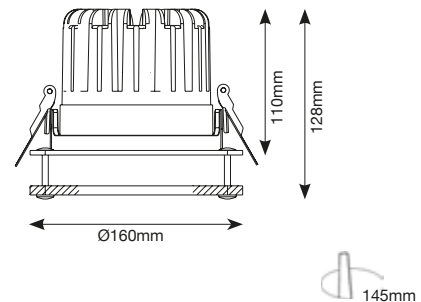

Technical Specification				
System Power Consumption	18W	26W	38W	45W
LED Power Consumption	15.3W	22.1W	32.3W	38.3W
CRI	Ra80+ Standard Ra95 Optional			
Luminaire Luminous Flux @CRI80	1300lm (27K) 1400lm (30K) 1500lm (40K) 1500lm (50K)	2050lm (27K) 2200lm (30K) 2350lm (40K) 2350lm (50K)	3100lm (27K) 3350lm (30K) 3550lm (40K) 3550lm (50K)	3950lm (27K) 4150lm (30K) 4250lm (40K) 4250lm (50K)
Driver	Remote			
Adjustability	Fixed			
Housing	Die-Cast Aluminium			
Trim Finish	Die-Cast Aluminium, White			
Baffle Finish	White, Black			
Reflector	Polycarbonate Electroplated			
Weight	1.27kg			
IP Rating	IP20 IP65 with Clear or Frosted Glass			
Lamp life L70	50,000 hours			
Operating Ambient Temp	-10°C to +40°C			