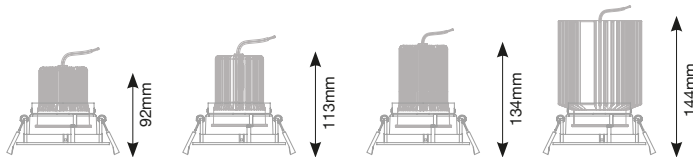

Please order LED modules and related drivers separately.

FOCUS 6W/8W

FOCUS 10W/12W

FOCUS 15W

FOCUS 20W

Technical Specification

Housing	Aluminium
Reflector	Anodised Aluminium, White, Black
Trim Finish	White
Adjustability	20°
Dimensions	100mm W x 100mm L x 46mm H
Cutout Opening	90mm x 90mm
Weight	0.14kg
IP Rating	IP20 / IP54 IP54 with Clear or Frosted Glass
Operating Ambient Temp.	-10°C to +40°C

Product Code

TRY - ACEL AIM - ANODISED - IP20
 WHITE IP54C
 BLACK IP54F

Product Code Example:
 TRY-ACEL AIM-WHITE-IP54C

As part of our continuous product development we reserve the right to amend these specifications without prior notice.