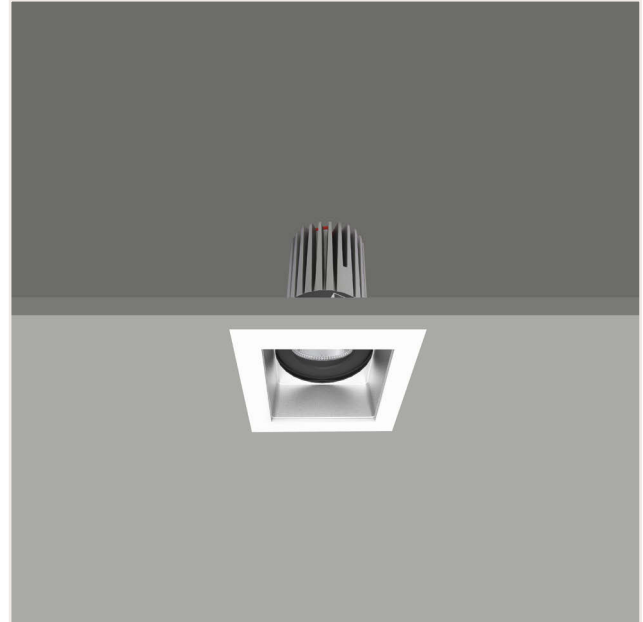

ACEL AIM

ACEL AIM is designed to accommodate TRYKA MR16 lamp modules, ACEL AIM is a square adjustable decorative spot light with anodised aluminium reflector.

ACEL AIM square recessed fixture features an adjustable light source which helps in efficient light distribution and reduced glare.

Please order LED modules and related drivers separately.

FOCUS 6W/8W

FOCUS 10W/12W

FOCUS 15W

FOCUS 20W

Technical Specification

Housing	Aluminium
Reflector	Anodised Aluminium, White, Black
Trim Finish	White
Adjustability	20°
Dimensions	100mm W x 100mm L x 46mm H
Cutout Opening	90mm x 90mm
Weight	0.14kg
IP Rating	IP20 / IP54 IP54 with Clear or Frosted Glass
Operating Ambient Temp.	-10°C to +40°C

Product Code

TRY - ACEL AIM - ANODISED - IP20
 WHITE IP54C
 BLACK IP54F

Product Code Example:
 TRY-ACEL AIM-WHITE-IP54C

As part of our continuous product development we reserve the right to amend these specifications without prior notice.