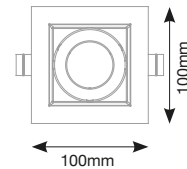

Please order LED modules and related drivers separately.

FOCUS 6W/8W

FOCUS 10W/12W

FOCUS 15W

FOCUS 20W

Technical Specification

Housing	Aluminium
Reflector	Anodised Aluminium, White, Black
Trim Finish	White
Adjustability	20°
Dimensions	100mm W x 100mm L x 46mm H
Cutout Opening	90mm x 90mm
Weight	0.14kg
IP Rating	IP20 / IP54 IP54 with Clear or Frosted Glass
Operating Ambient Temp.	-10°C to +40°C

Product Code

TRY - ACEL AIM - ANODISED - IP20
 WHITE IP54C
 BLACK IP54F

Product Code Example:
 TRY-ACEL AIM-WHITE-IP54C

As part of our continuous product development we reserve the right to amend these specifications without prior notice.