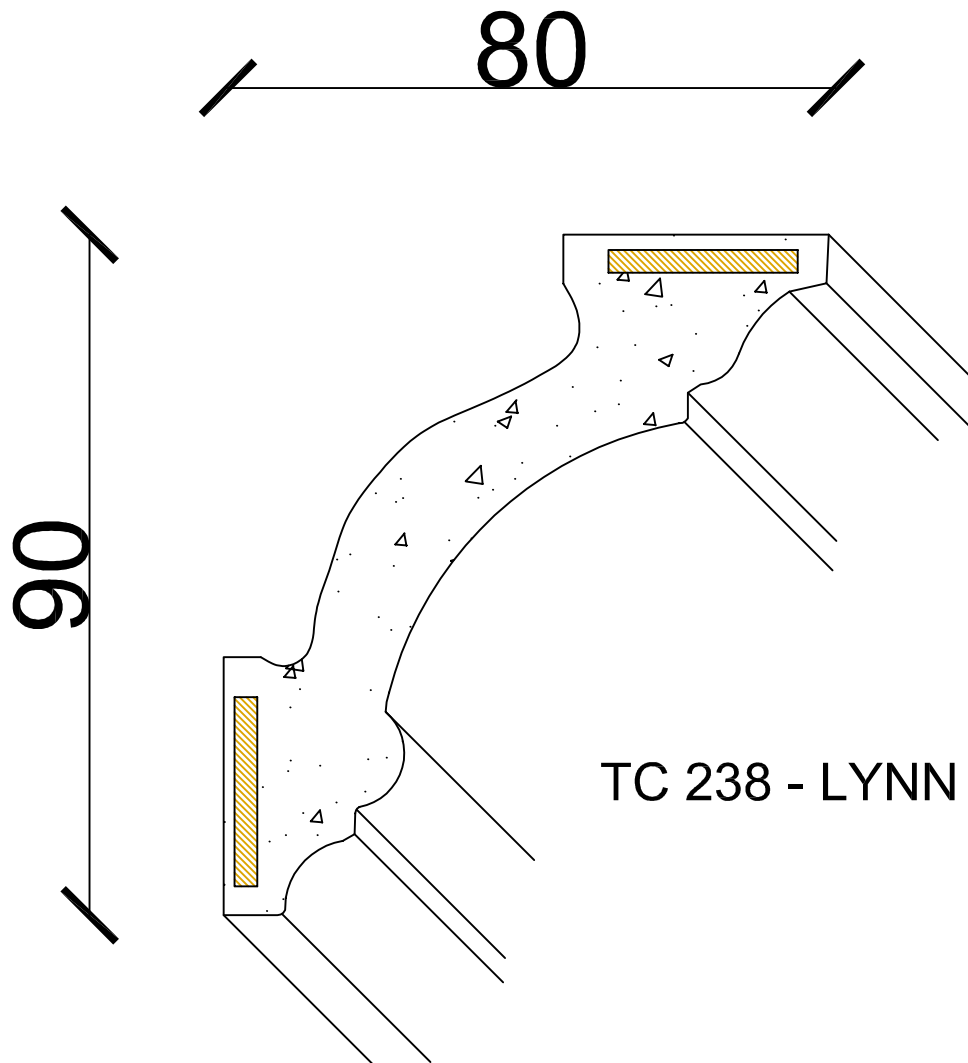

A4

**ARISTOCAST ORIGINALS**  
LIMITED  
2 WARSEND ROAD, SHEFFIELD, S6 1RQ  
TEL: (0114) 232 7018 FAX: (0114) 234 4885