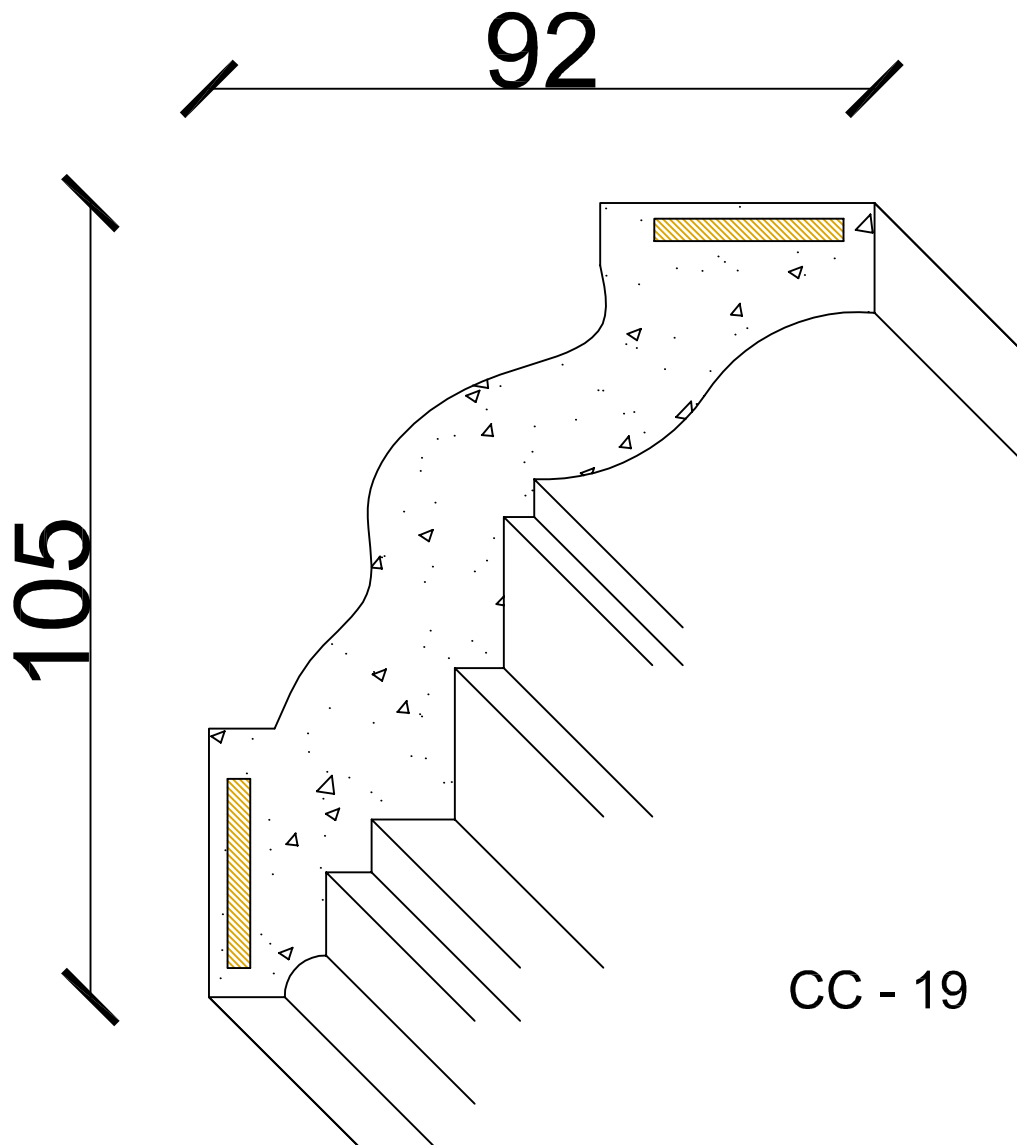

A4

CC - 19

**ARISTOCAST ORIGINALS**  
LIMITED  
2 WARSEND ROAD, SHEFFIELD, S6 1RQ  
TEL: (0114) 232 7018 FAX: (0114) 234 4885