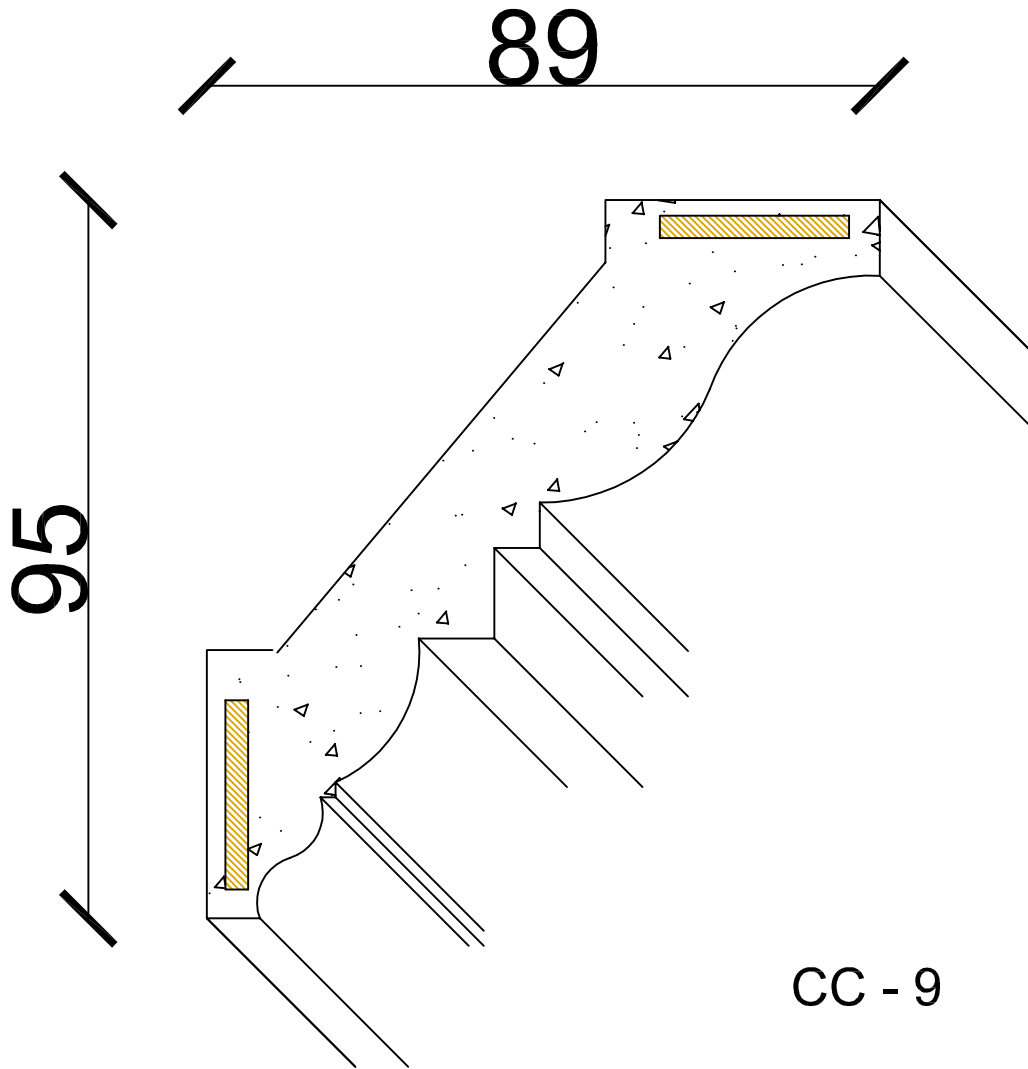

A4

CC - 9

ARISTOCAST ORIGINALS
LIMITED
2 WARSEND ROAD, SHEFFIELD, S6 1RQ
TEL: (0114) 232 7018 FAX: (0114) 234 4885