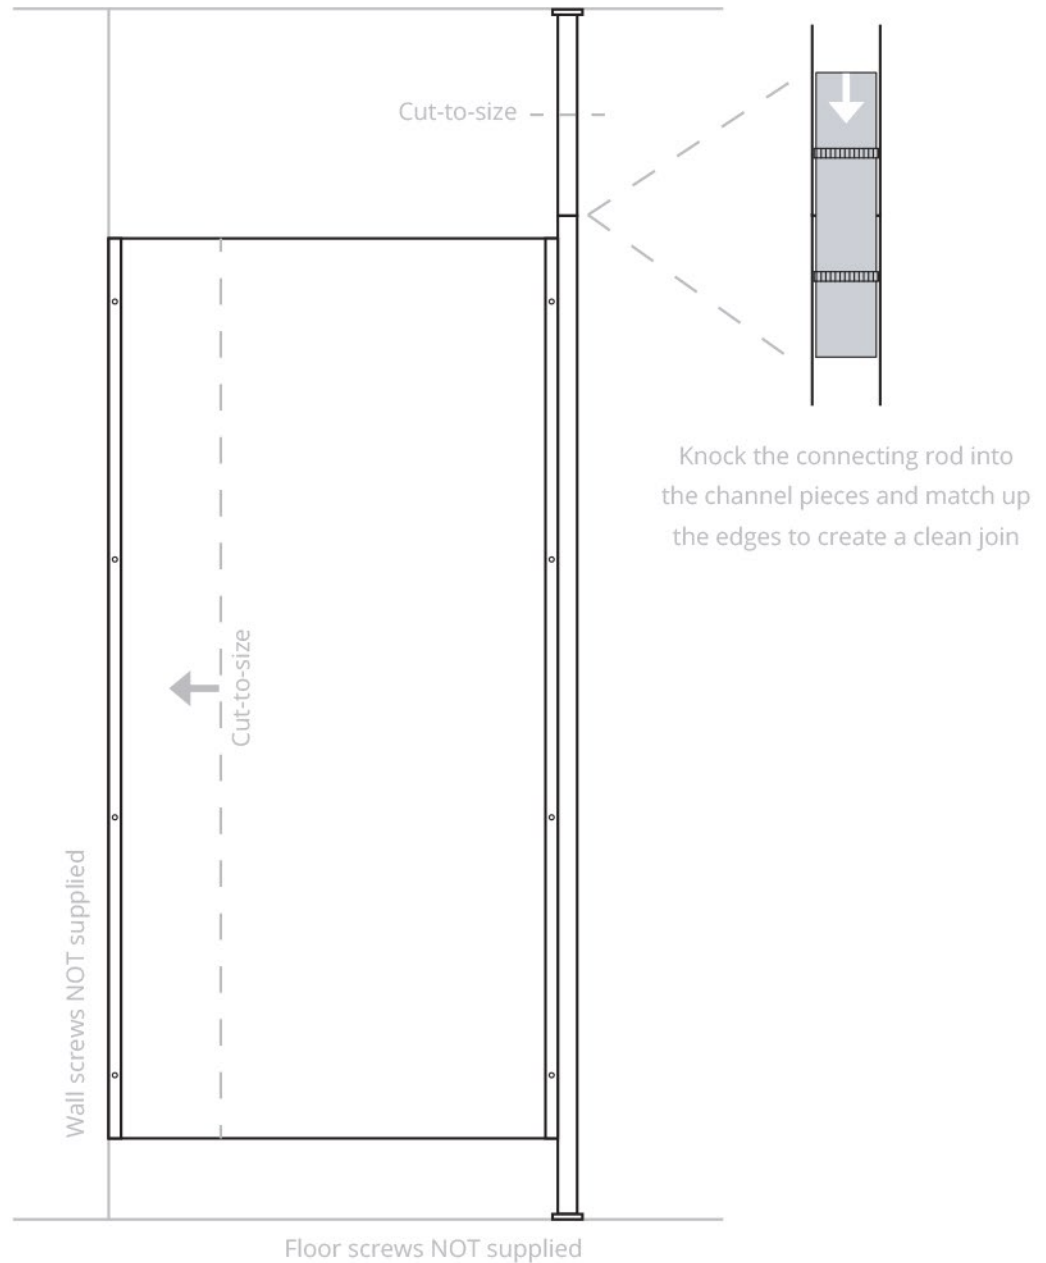

COMMERCIAL SHOWER MODESTY SCREEN

CONTENTS

Before you start, please check the pack contents:

- 1x Modesty panel, 1800 x 900mm
- 2x Full-length wall channels, 1800mm
- 1x Floor-to-ceiling column, 2000mm + 1000mm
- 1x Floor-to-ceiling column connecting rod
- 2x Floor-to-ceiling column feet
- 6x M4 screws to fix channel to column
- 8x T-nut fittings to fix panel to channels

Wall or floor screws NOT supplied

IMPORTANT

- ⚠ Wear appropriate PPE while installing and follow manual handling operation regulations.
- ⚠ Seal any cut-to-size panel edges with silicone before fixing to full-length channels.
- ⚠ To secure a channel to the column, drill 3.5mm holes in the column at equally spaced increments to allow the screws to be tapped into the metal.