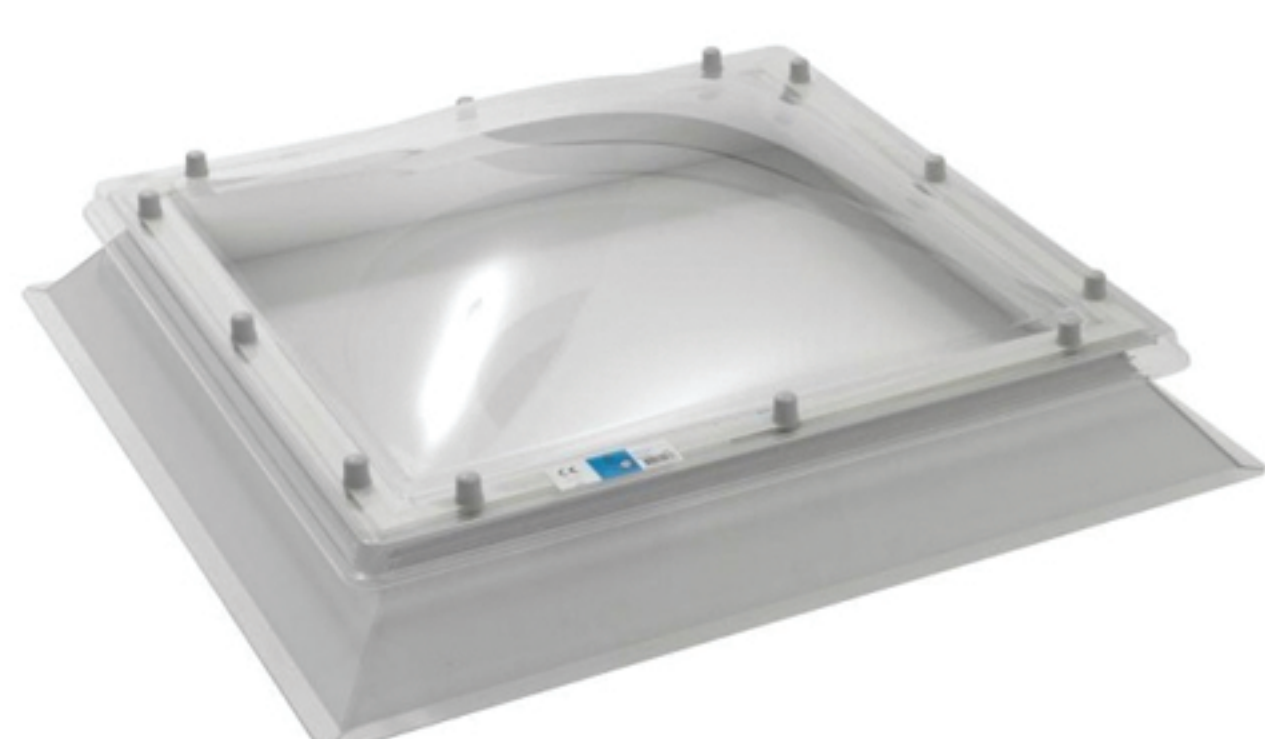

Trade Access Panels

ROOFLIGHTS

COXDOME FIXED POLYCARBONATE ROOFLIGHT

High quality, universal, rooflight system, manufactured from extruded white PVC-u it comes complete with 150mm splayed upstands, available in a wide variety of sizes and in double or triple skin polycarbonate glazing.

COXDOME FLAT GLASS ROOFLIGHT

This range allows you to enjoy pure, and natural daylight with magnificent clear views internally. The skylight will provide you with a clean appearance in the external roof scope, the toughened outer glass pane has a ceramic edge coating giving an immaculate and stylish finish.

COXDOME MANUAL VENTILATION ROOFLIGHT

A great way of getting fresh air into your room through your skylight. Available in many different sizes, double or triple layers and in clear or diffused glazing options. Supplied with 150mm splayed upstand.

SUNPIPES

Natural daylight system for flat roofs directs sunlight into a room from roof level. The SUNPIPE collects daylight using a patented Diamond dome, a silverised PVD coated mirror-finished aluminium tube to transfer light to a room, with a ceiling diffuser evenly distributing the light around the room. SUNPIPES are suited to almost any roof application, and have been installed anywhere from residential bedrooms to large commercial spaces.