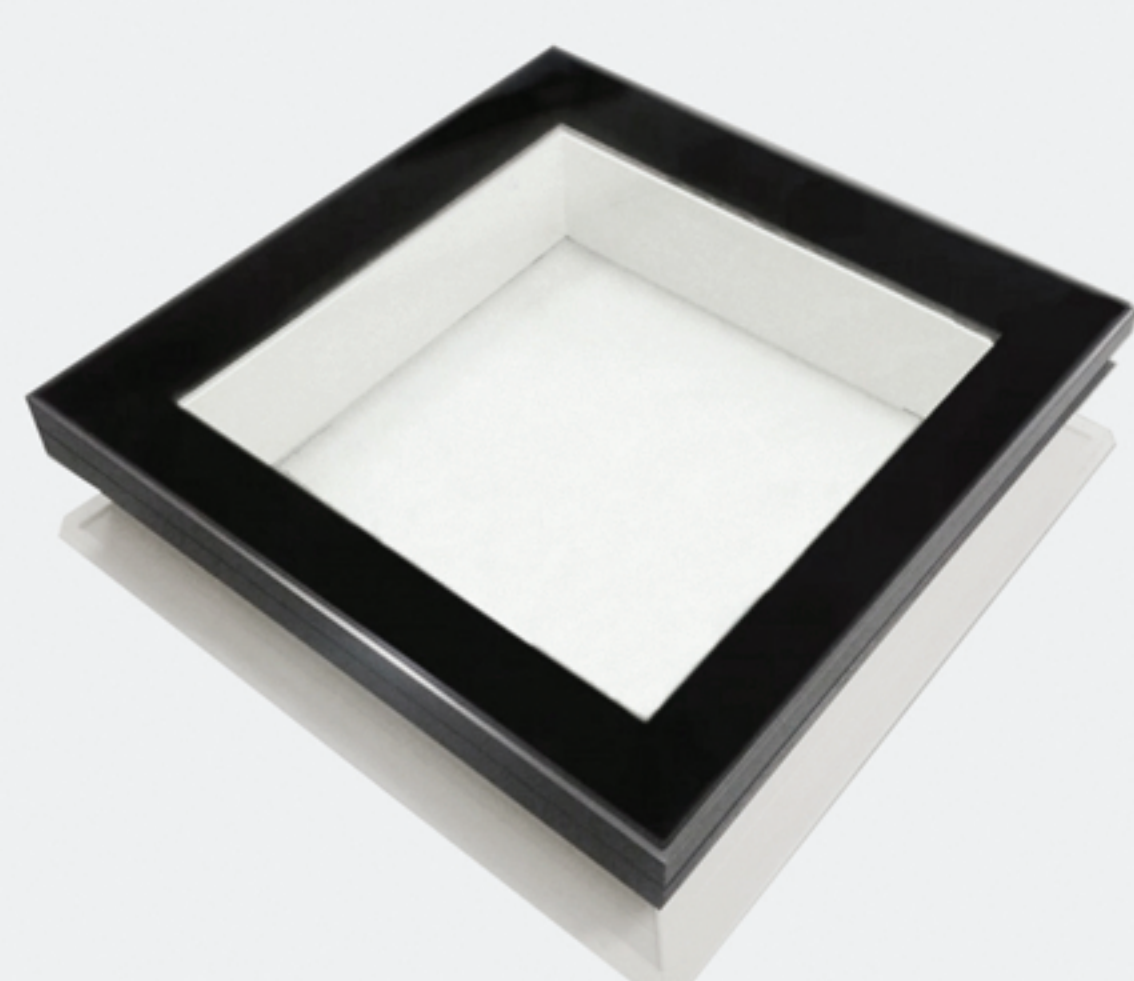

Trade Access Panels

ROOFLIGHTS

COXDOME FIXED POLYCARBONATE ROOFLIGHT

High quality, universal, rooflight system, manufactured from extruded white PVC-u it comes complete with 150mm splayed upstands, available in a wide variety of sizes and in double or triple skin polycarbonate glazing.

COXDOME FLAT GLASS ROOFLIGHT

This range allows you to enjoy pure, and natural daylight with magnificent clear views internally. The skylight will provide you with a clean appearance in the external roof scope, the toughened outer glass pane has a ceramic edge coating giving an immaculate and stylish finish.

COXDOME MANUAL VENTILATION ROOFLIGHT

A great way of getting fresh air into your room through your skylight. Available in many different sizes, double or triple layers and in clear or diffused glazing options. Supplied with 150mm splayed upstand.

SUNPIPES

Natural daylight system for flat roofs directs sunlight into a room from roof level. The SUNPIPE collects daylight using a patented Diamond dome, a silverised PVD coated mirror-finished aluminium tube to transfer light to a room, with a ceiling diffuser evenly distributing the light around the room. SUNPIPES are suited to almost any roof application, and have been installed anywhere from residential bedrooms to large commercial spaces.