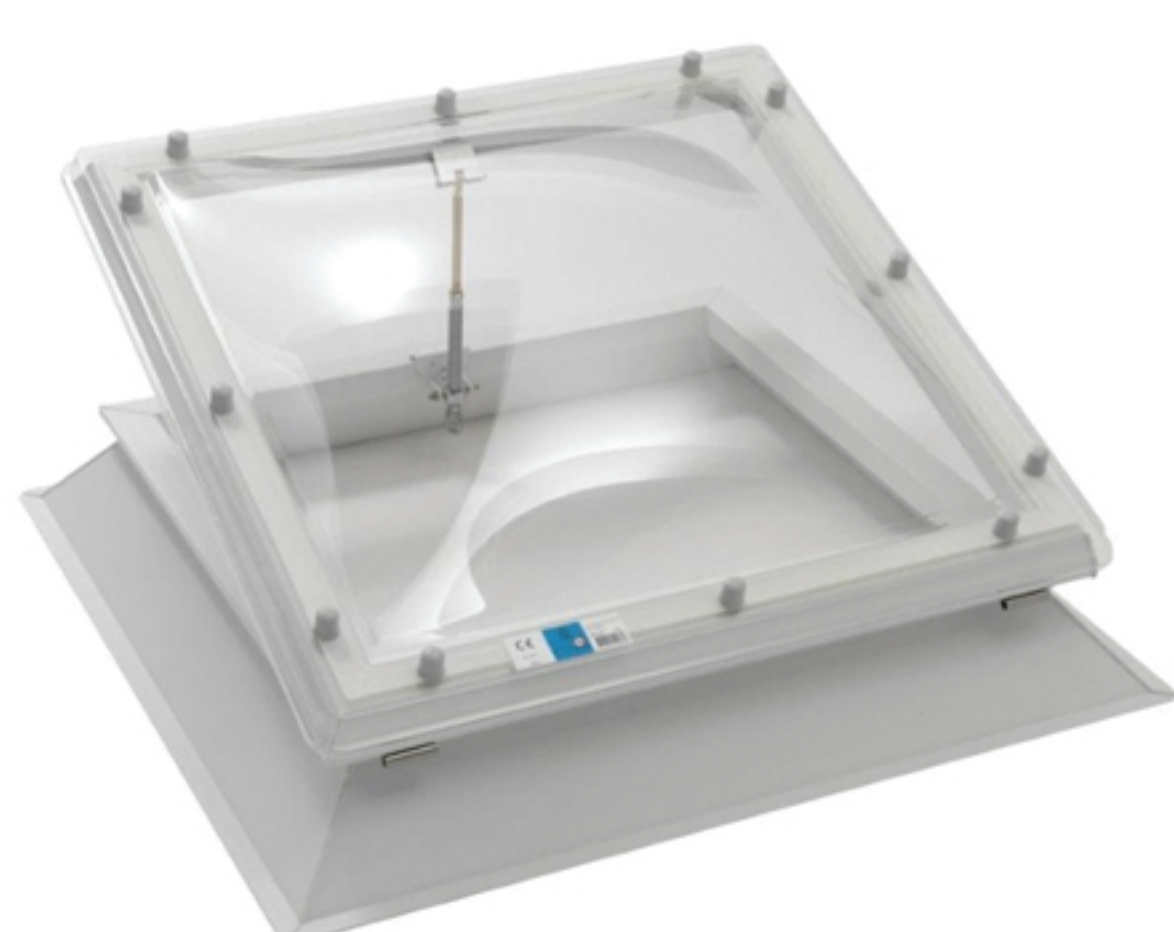

Trade Access Panels

ROOFLIGHTS

COXDOME FIXED POLYCARBONATE ROOFLIGHT

High quality, universal, rooflight system, manufactured from extruded white PVC-u it comes complete with 150mm splayed upstands, available in a wide variety of sizes and in double or triple skin polycarbonate glazing.

COXDOME FLAT GLASS ROOFLIGHT

This range allows you to enjoy pure, and natural daylight with magnificent clear views internally. The skylight will provide you with a clean appearance in the external roof scope, the toughened outer glass pane has a ceramic edge coating giving an immaculate and stylish finish.

COXDOME MANUAL VENTILATION ROOFLIGHT

A great way of getting fresh air into your room through your skylight. Available in many different sizes, double or triple layers and in clear or diffused glazing options. Supplied with 150mm splayed upstand.

SUNPIPES

Natural daylight system for flat roofs directs sunlight into a room from roof level. The SUNPIPE collects daylight using a patented Diamond dome, a silverised PVD coated mirror-finished aluminium tube to transfer light to a room, with a ceiling diffuser evenly distributing the light around the room. SUNPIPES are suited to almost any roof application, and have been installed anywhere from residential bedrooms to large commercial spaces.