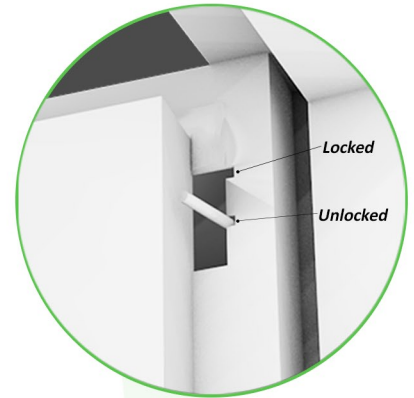

What is the RapidFit Hinge System?

The RapidFit sliding hinge system allows the quick and easy removal of the Access Panel door from the frame.

This allows the frame to be fitted into the structural opening easily and safely. The Access Panel door can then be replaced into the frame by aligning the hinge pins and clicking them into place.

This panel has been tested and can save you up to **30 Minutes** per panel on fitting times when compared with an 1800 x 600mm RapidFit and a traditional Access Panel.

- RapidFit Hinge System
- Available up to 2 Hour Fire Rated
- Available Smoke Tested
- Available Acoustic Rated
- Available Airtight
- Available Picture Frame
- Available Beaded Frame