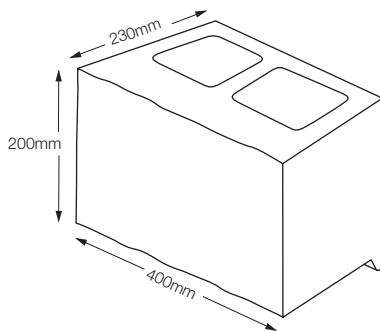

secura grand

direct web link:
www.tobermore.co.uk/securaretainingwalls

sales & technical line:
028 7964 2411 (for ROI change 028 to 048)

Generally used for larger and higher walls, Secura Grand is ideally suited to larger landscaping schemes such as housing developments, roads and commercial property.

Secura Grand can be used as a gravity walling system or combined with Geogrid to form reinforced soil walls for retaining structures. A single face sized dry-laid block system with split or aged finish. This larger block offers quicker build and a more modern feel, with wide appeal.

colours

product specifications

Product type	Concrete block
Manufactured to	BS EN 6073-1
Manufacturing process	Processed surface to leave aged antique appearance
Efflorescence	Minimum 12 hour vapour curing to significantly reduce the possibility of efflorescence
Strength	> 30N/mm ²
Installed to	BS8002
NS Plus	D41 310
Batter	1:8
Applications	Residential and Commercial. Please consult the relevant British Standard for specific details.
Energy used	100% renewable energy
Water used	100% water used from rainwater harvesting system
Carbon Footprint (Approved by Carbon Trust)	5kgCo ₂ e/ea
Recyclable	100% of this product can be recycled
Manufacturing location	Produced in the UK with locally sourced materials

Secura Grand segmental retaining wall system
BBA Roads and Bridges **Certificate 10/R148**

Secura Grand Heather

product information

product	size (mm)	colours available	in stock	m ² per bale	no. per m ²	no. per bale	weight (kg) per bale
SECURA GRAND	400 x 230 x 200	Bracken, Heather, Slate	YES	3.84	12.5	48	1288
SECURA COPING	300/235 x 330 x 70 (tapered coping)	Bracken, Heather, Slate	YES	-	3.73 lm	120	1700
SECURA GRAND CORNERS	450 x 230 x 200	Bracken, Heather, Slate	MADE TO ORDER	-	-	48	1464