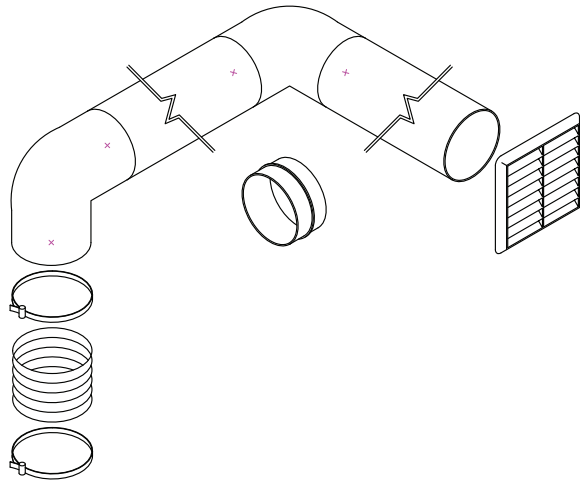

dMEV Ducting Kits

Round ducting product code: 8960268 -
(B=brown, BE=beige, TC=terracotta, W=white)

Ø100mm Ducting Kit	
Description	Quantity
Ø100m duct x 1.5m	2
Ø100m 90° bend	2
Ø100m connector	1
Jubilee clip Ø55mm to Ø170mm	2
Ø102mm flexible PVC duct (200mm MAX)	1
Ø100mm external grill (state colour)	1

Rectangular ducting product code: 8960269 -
(B=brown, BE=beige, TC=terracotta, W=white)

110x54mm Ducting Kit	
Description	Quantity
110x54mm duct x 1.5m	2
110x54mm to Ø100mm 90° adaptor (male)	1
110x54mm 90° bend	1
110x54mm connector	1
Jubilee clip Ø55mm to Ø170mm	2
Ø102mm flexible PVC duct (200mm MAX)	1
Air brick adaptor	1
High flow air brick (state colour)	1