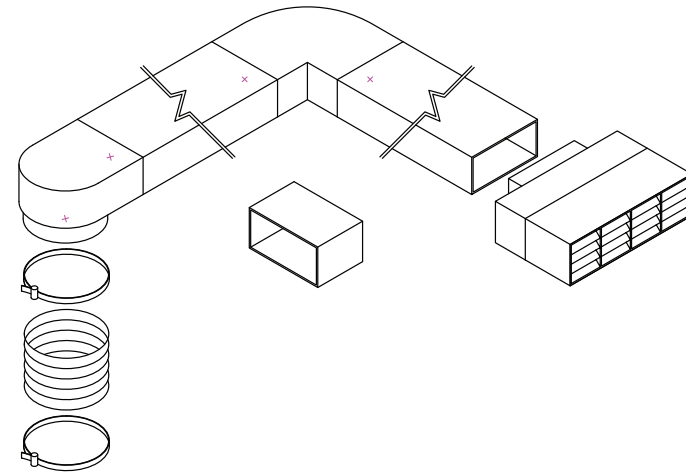

dMEV Ducting Kits

Round ducting product code: 8960268 -
(B=brown, BE=beige, TC=terracotta, W=white)

Ø100mm Ducting Kit	
Description	Quantity
Ø100m duct x 1.5m	2
Ø100m 90° bend	2
Ø100m connector	1
Jubilee clip Ø55mm to Ø170mm	2
Ø102mm flexible PVC duct (200mm MAX)	1
Ø100mm external grill (state colour)	1

Rectangular ducting product code: 8960269 -
(B=brown, BE=beige, TC=terracotta, W=white)

110x54mm Ducting Kit	
Description	Quantity
110x54mm duct x 1.5m	2
110x54mm to Ø100mm 90° adaptor (male)	1
110x54mm 90° bend	1
110x54mm connector	1
Jubilee clip Ø55mm to Ø170mm	2
Ø102mm flexible PVC duct (200mm MAX)	1
Air brick adaptor	1
High flow air brick (state colour)	1

Always ensure flexible duct is straight, pulled taut and is no more than 200mm long.

dMEV Ducting Kits

Dwelling Size Guidance

Maximum dwelling floor areas when installainga a Solace/Solitude to each kitchen and wetroom.