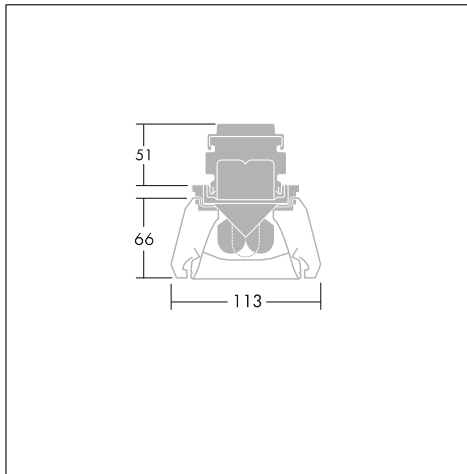

Primata 2 Basic housing with louvre optics

White basic housing with louvre optic for T16 (T5) and T26 (T8) continuous-row luminaires

- Choice of white painted steel, perforated white steel, or Satinbrite aluminium louvres to control glare
- Satinbrite louvres comply with EN 12464 guidelines for modern VDT screens (depending on the wattage used with the optic)
- White plastic couplers and end caps provide neat appearance and perfect alignment
- Microperforated versions create a more comfortable environment with additional ambient lighting

Photographs, line drawings and photometric data are representative only. For specific product detail please select an individual product.

Material/Finish

Housing: sheet steel, white pre-painted with roll formed aluminium reflector inserts
 Louvre: Satinbrite aluminium or white painted steel or perforated
 End caps and couplers: injection moulded white plastic