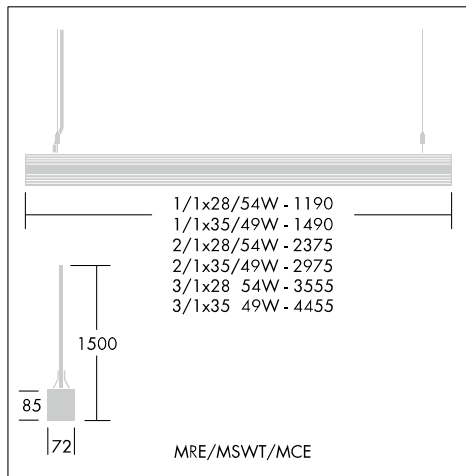

96238133

Material/Finish

Body: extruded anodised aluminium, recessed version finished in powder coated white (close to RAL 9003)
End Caps: die-cast aluminium, powder coated grey (close to RAL 7046)
Louvre: aluminium, Satinbrite finish
MPT: acrylic refractor and controller, polycarbonate clear cover
Diffuser: opal polycarbonate
Wiring: Low Smoke Zero Halogen

Installation/Mounting

For surface version individual luminaires are supplied with dedicated surface mounting brackets, for suspended and direct/indirect versions individual luminaires are supplied with adjustable wire suspension mounting, with quick-locks included. For System versions brackets or suspension kits are to be ordered separately. Maximum spacing recommended is 2.5m. Individual luminaires supplied with a 2.5m halogen free grey cable 3 x 0.75mm² and Dimming/Sensa versions 5 x 0.75mm². For system versions mains cable and feed-in blocks are to be ordered separately. Recessed version is suitable for recessed mounting into plasterboard ceiling using dedicated bracket kit 96238914 (to be ordered separately). Versions for recessed mounting into concrete ceilings can also be made to special order, which can be cast into wet concrete during construction.