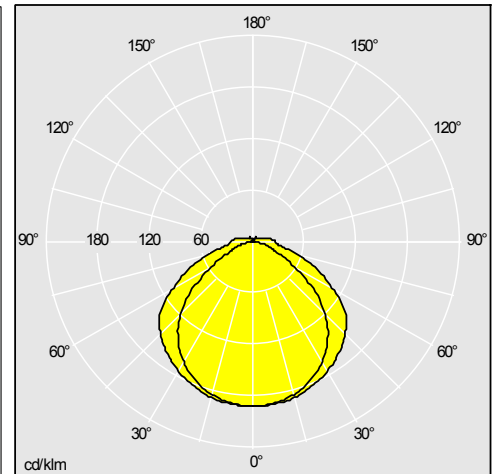

Photographs, line drawings and photometric data are representative only. For specific product detail please select an individual product.

96206050

Material/Finish

Body: white prepainted steel

End caps: polycarbonate