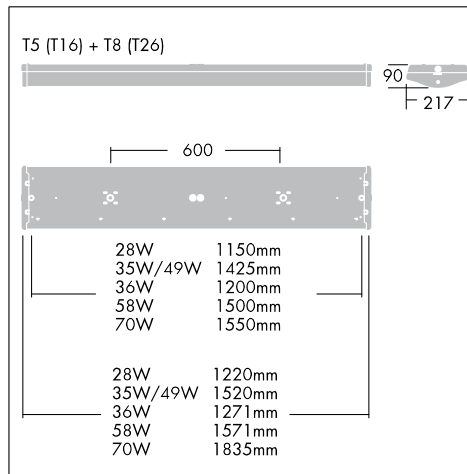

Photographs, line drawings and photometric data are representative only. For specific product detail please select an individual product.

96206050

Material/Finish

Body: white prepainted steel

End caps: polycarbonate