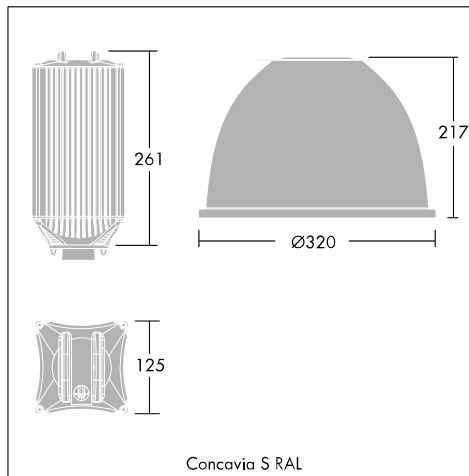

Concavia S

Compact high bay luminaire with a choice of reflectors combining aesthetic quality with high performance

- Option of aluminium, plastic and glass reflectors offering direct/indirect distribution, each with a distinctive appearance
- Pre-installed with 1.5m mains cable for easy electrical connection and installation
- A range of suspension options to suit various applications

Photographs, line drawings and photometric data are representative only. For specific product detail please select an individual product.

Material/Finish

Gearbox: extruded and die cast aluminium, silver anodised painted finish

Reflectors: high-purity sandblasted aluminium, prismatic polycarbonate, acrylic or glass

Reflector covers: prismatic or toughened glass

Suspension brackets: stainless steel

Installation/Mounting

Suitable for single point suspension on wire, chain or twin-wire unit. All luminaires are supplied with a pre-installed 1.5m (3 x 1mm²) grey cable for easy tool-free installation. Cover needed for all unprotected HIE/HIT lamps or IP65.