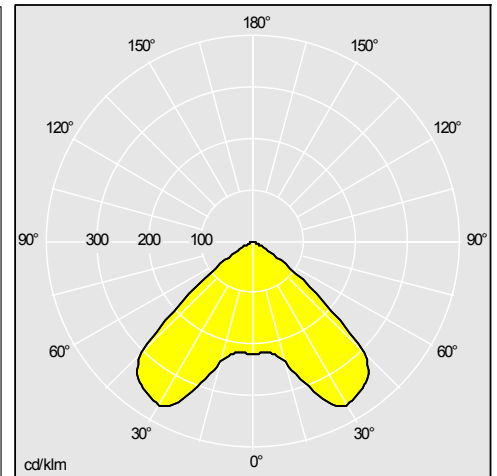

Material/Finish

Gearbox: extruded and die cast aluminium, silver anodised painted finish

Reflectors: high-purity sandblasted aluminium, prismatic polycarbonate, acrylic or glass

Reflector covers: prismatic or toughened glass

Suspension brackets: stainless steel

Installation/Mounting

Suitable for single point suspension on wire, chain or twin-wire unit. All luminaires are supplied with a pre-installed 1.5m (3 x 1mm²) grey cable for easy tool-free installation. Cover needed for all unprotected HIE/HIT lamps or IP65.

Specification

To specify state:

High bay reflector luminaire for 42-57W TC-TEL compact fluorescent, 60-250W QT halogen, 70-150W HIE metal halide, 70W HIPAR metal halide, 70-150W HIT metal halide lamps with tool-free installation, pre-installed 1.5m LSOH mains cable (HF 3 core, HFE3 4 core, HFI 5 core). IP23 aluminium housing in silver, anodised finish, sandblasted aluminium, prismatic polycarbonate, acrylic or glass reflector, stainless steel suspension brackets, tested at an ambient temperature of 35°C.

As Thorn Concavia S