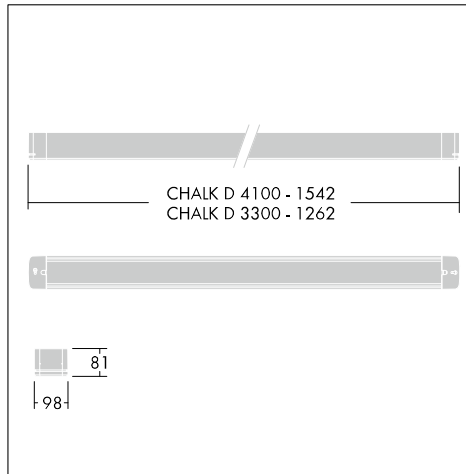

Photographs, line drawings and photometric data are representative only. For specific product detail please select an individual product.

96221555

Material/Finish

Body: extruded aluminium, powder coated white
 End caps: die-cast aluminium, painted white
 Diffuser: opal microprismatic