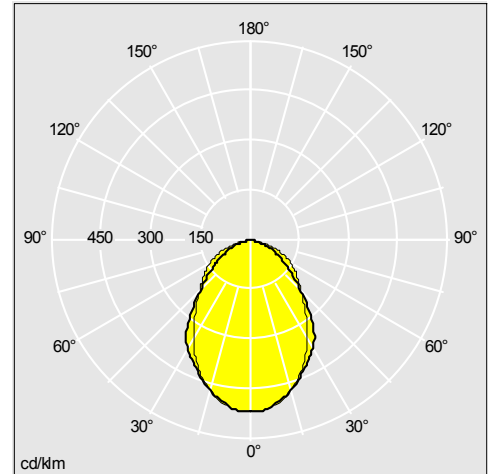

Photographs, line drawings and photometric data are representative only. For specific product detail please select an individual product.

96221555

Material/Finish

Body: extruded aluminium, powder coated white
 End caps: die-cast aluminium, painted white
 Diffuser: opal microprismatic