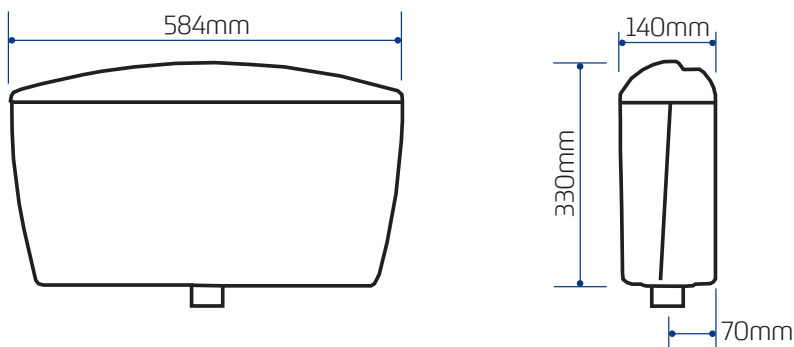

Applications

Ideal for use in light to medium duty domestic and commercial applications.

Water Saving

- ~ 6/7 litre convertible full flush
- ~ Dudley Duoflush delivers water saving reduced flush when lever is held down and full flush when lever is depressed and released
- ~ Approved by the European Water Label Scheme
- ~ Supports BREEAM.

Features

- ~ White plastic lever as standard, chrome available
- ~ WRAS approved Dudley Beta inlet valve
- ~ WRAS approved Dudley syphon
- ~ Suitable for low level and close-coupled installations
- ~ Internal overflow warning
- ~ Internal parts comply with the Regulator's Specification.

Dimensional Data

Technical Data

Material	High Density Polystyrene (PS)
Inlet	Dudley Beta Inlet Valve: Side or Bottom (Upgrade available)
Outlet	Dudley Cascade+ Syphon (Upgrade available)
Flush Volume	Duoflush: 6/4 Litre, 7/5 Litre (9 Litre available)
Product Code	319189