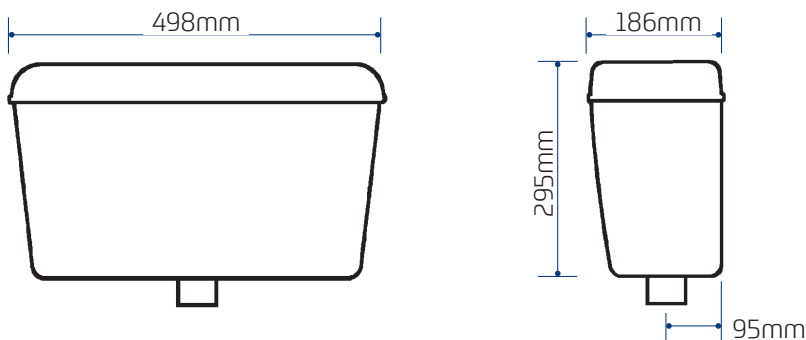

Applications

Ideal for use in light to medium duty domestic and commercial applications.

Water Saving

- ~ 6/7 litre convertible full flush
- ~ Dudley Duoflush delivers water saving reduced flush when lever is held down and full flush when lever is depressed and released
- ~ Approved by the European Water Label Scheme
- ~ Supports BREEAM.

Features

- ~ White plastic lever as standard, chrome available
- ~ WRAS approved Dudley Beta inlet valve
- ~ WRAS approved Dudley syphon
- ~ Suitable for high level, low level and close-coupled installations
- ~ Internal overflow warning
- ~ Internal parts comply with the Regulator's Specification

Dimensional Data

Technical Data

Material	High Density Polystyrene (PS)
Inlet	Dudley Beta Inlet Valve: Side or Bottom (Upgrade available)
Outlet	Dudley Cascade+ Syphon (Upgrade available)
Flush Volume	Duoflush: 6/4 Litre, 7/5 Litre (9 Litre flushing available upon request)
Product Code	319217