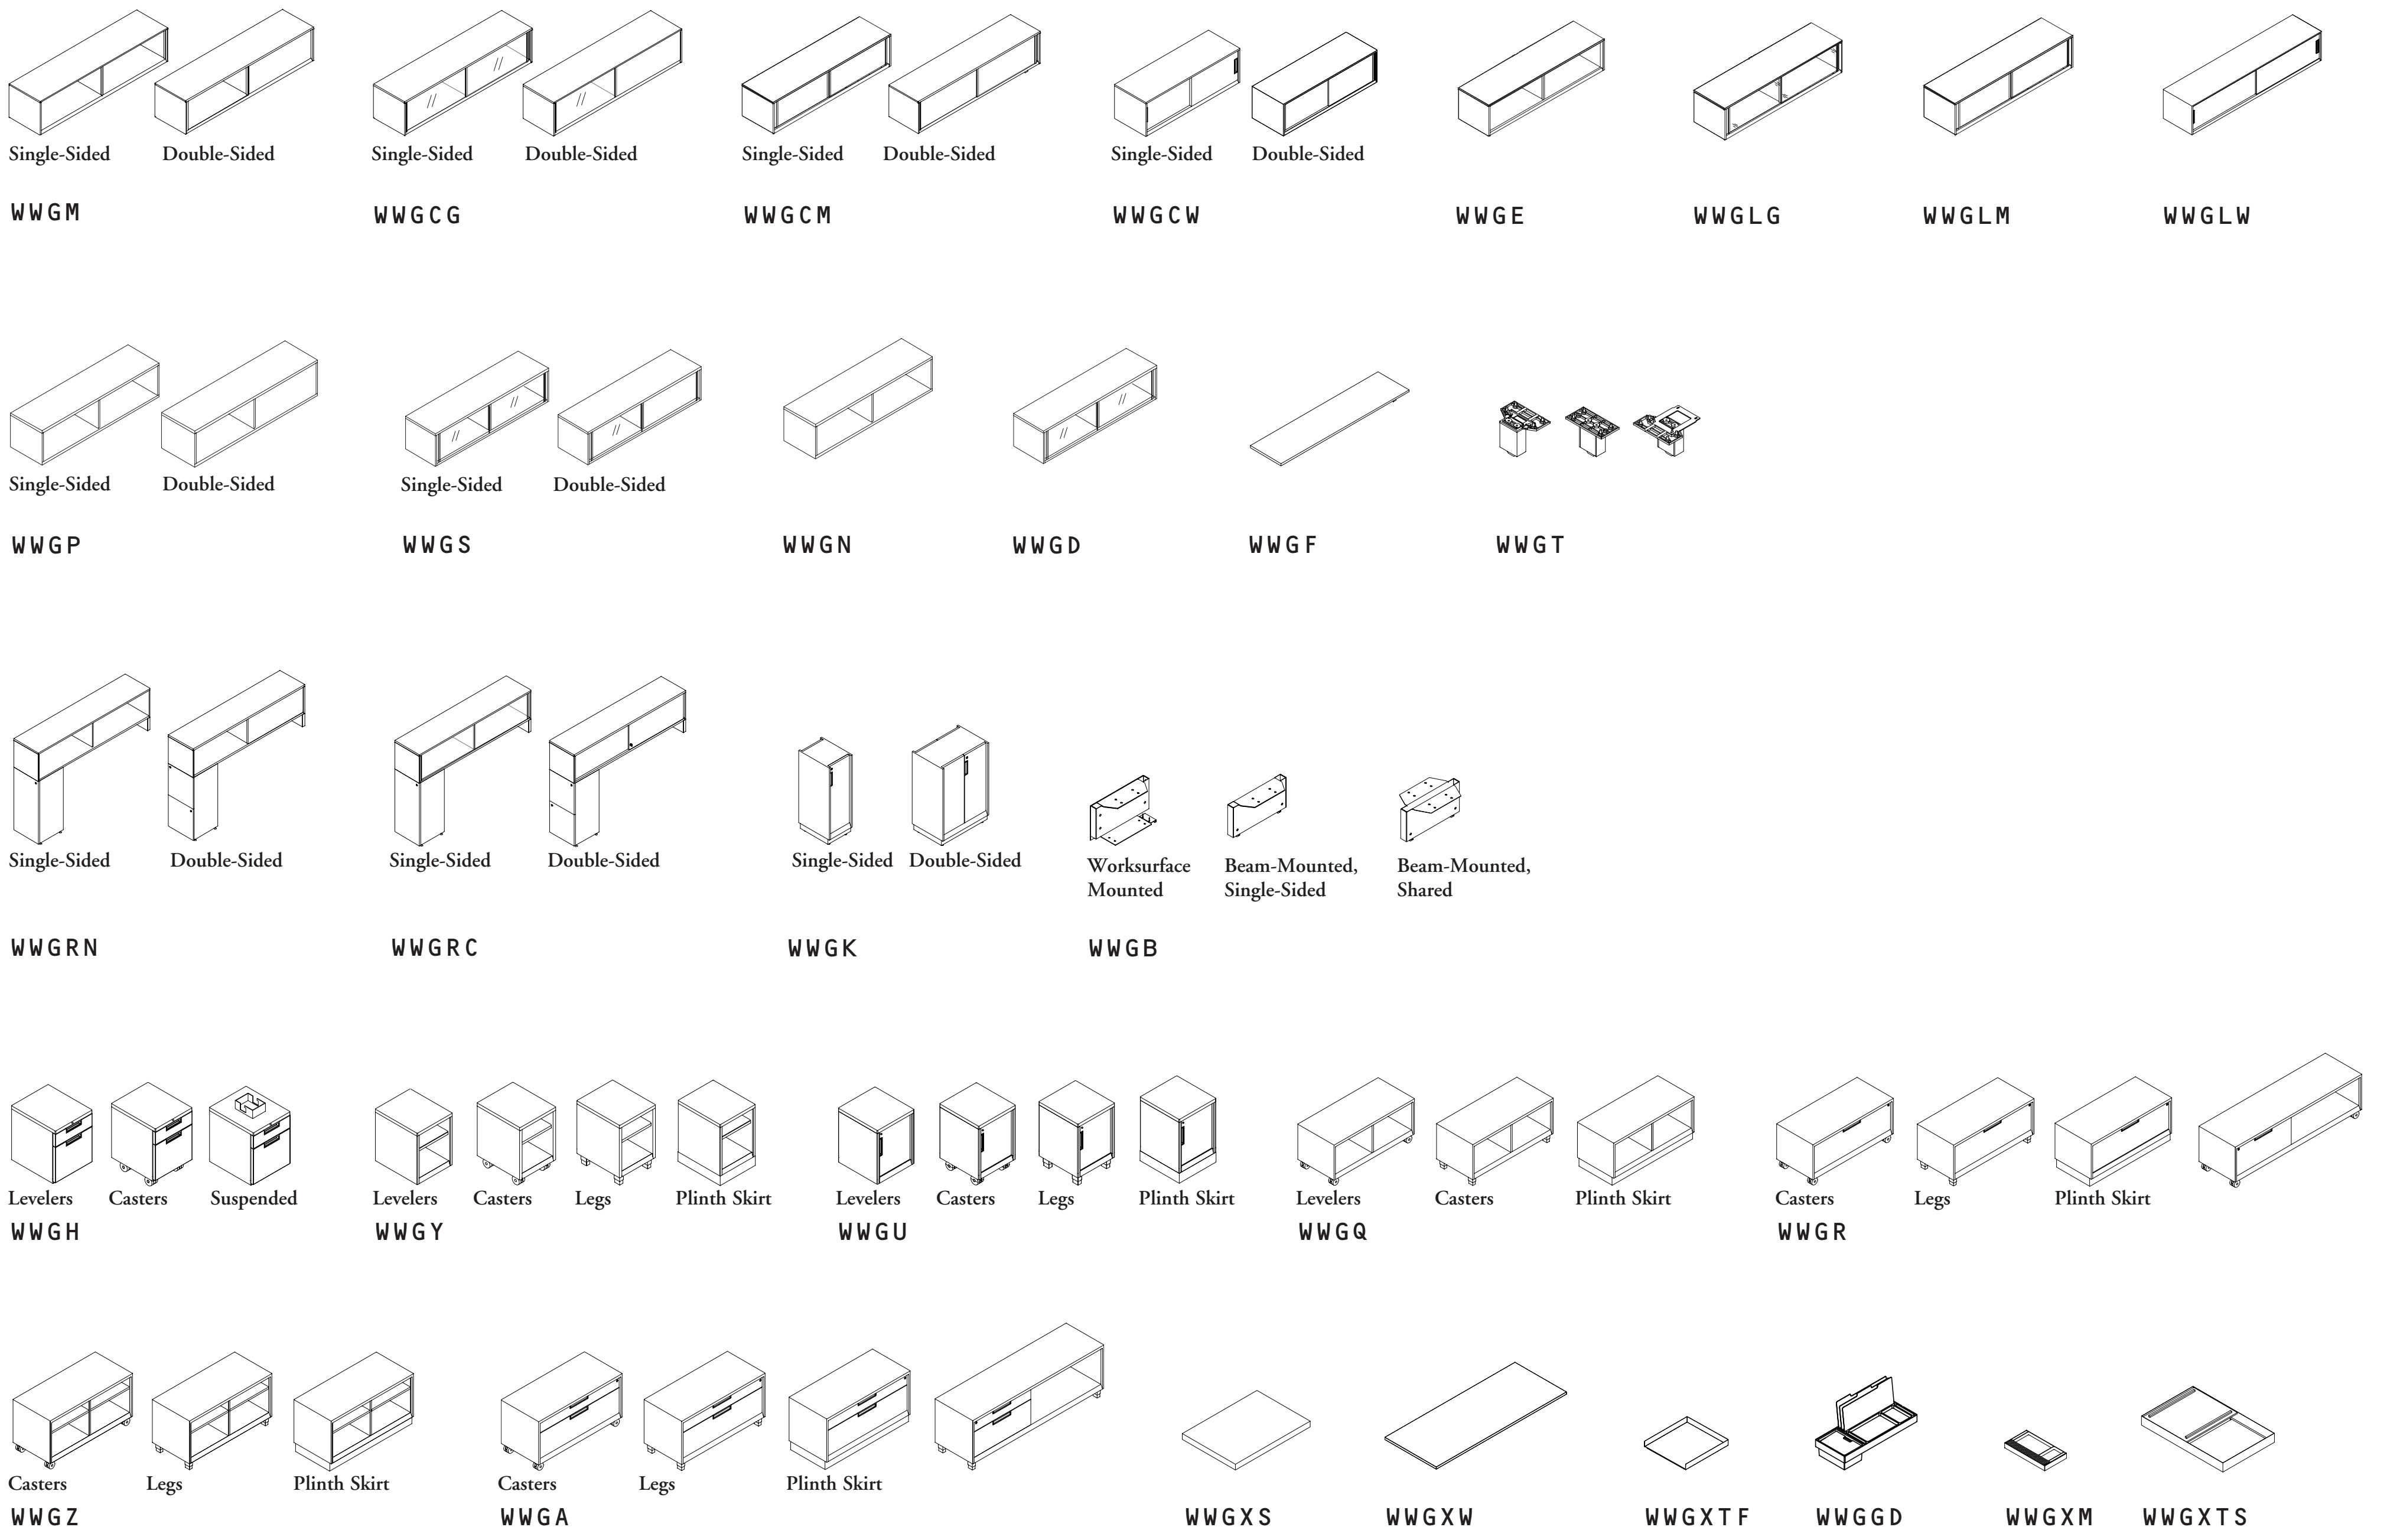

Storage & Accessories