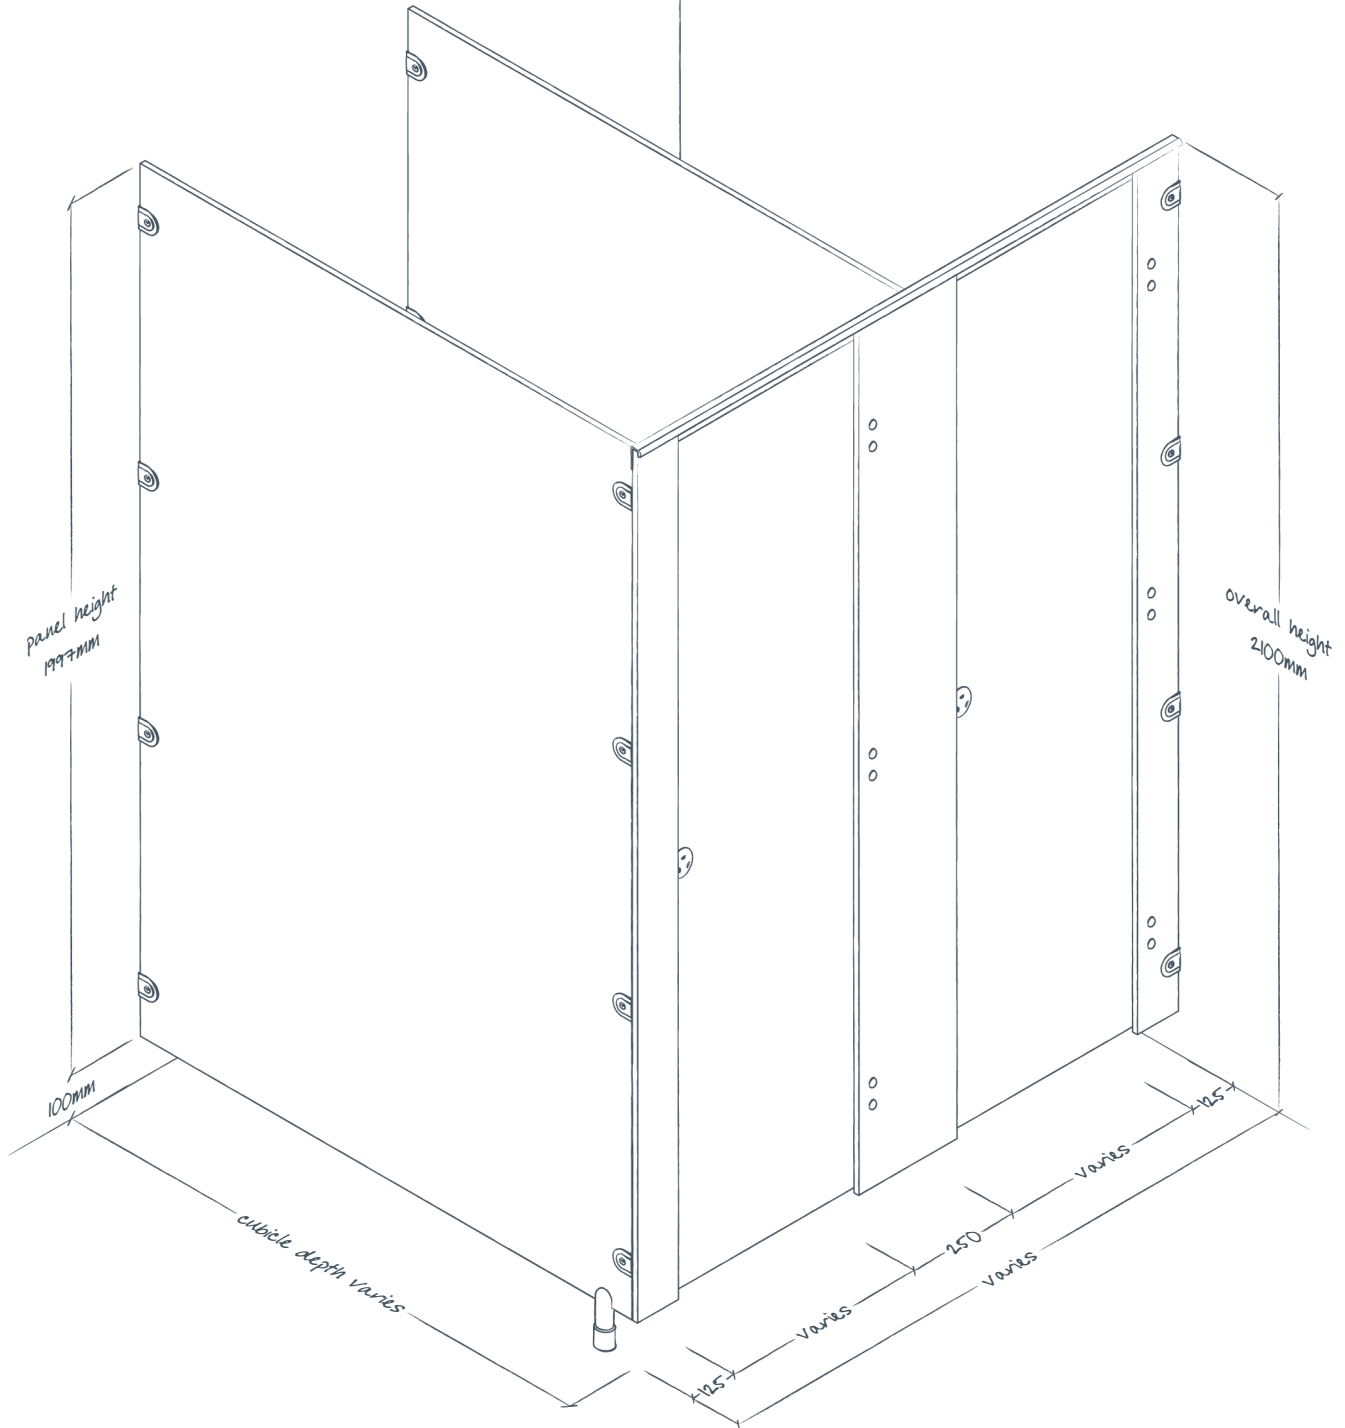

# Amwell

Washrooms from concept to completion

# Splash

629-04-02

channel bracket

pedestal

headrail

indicator bolt & fascia