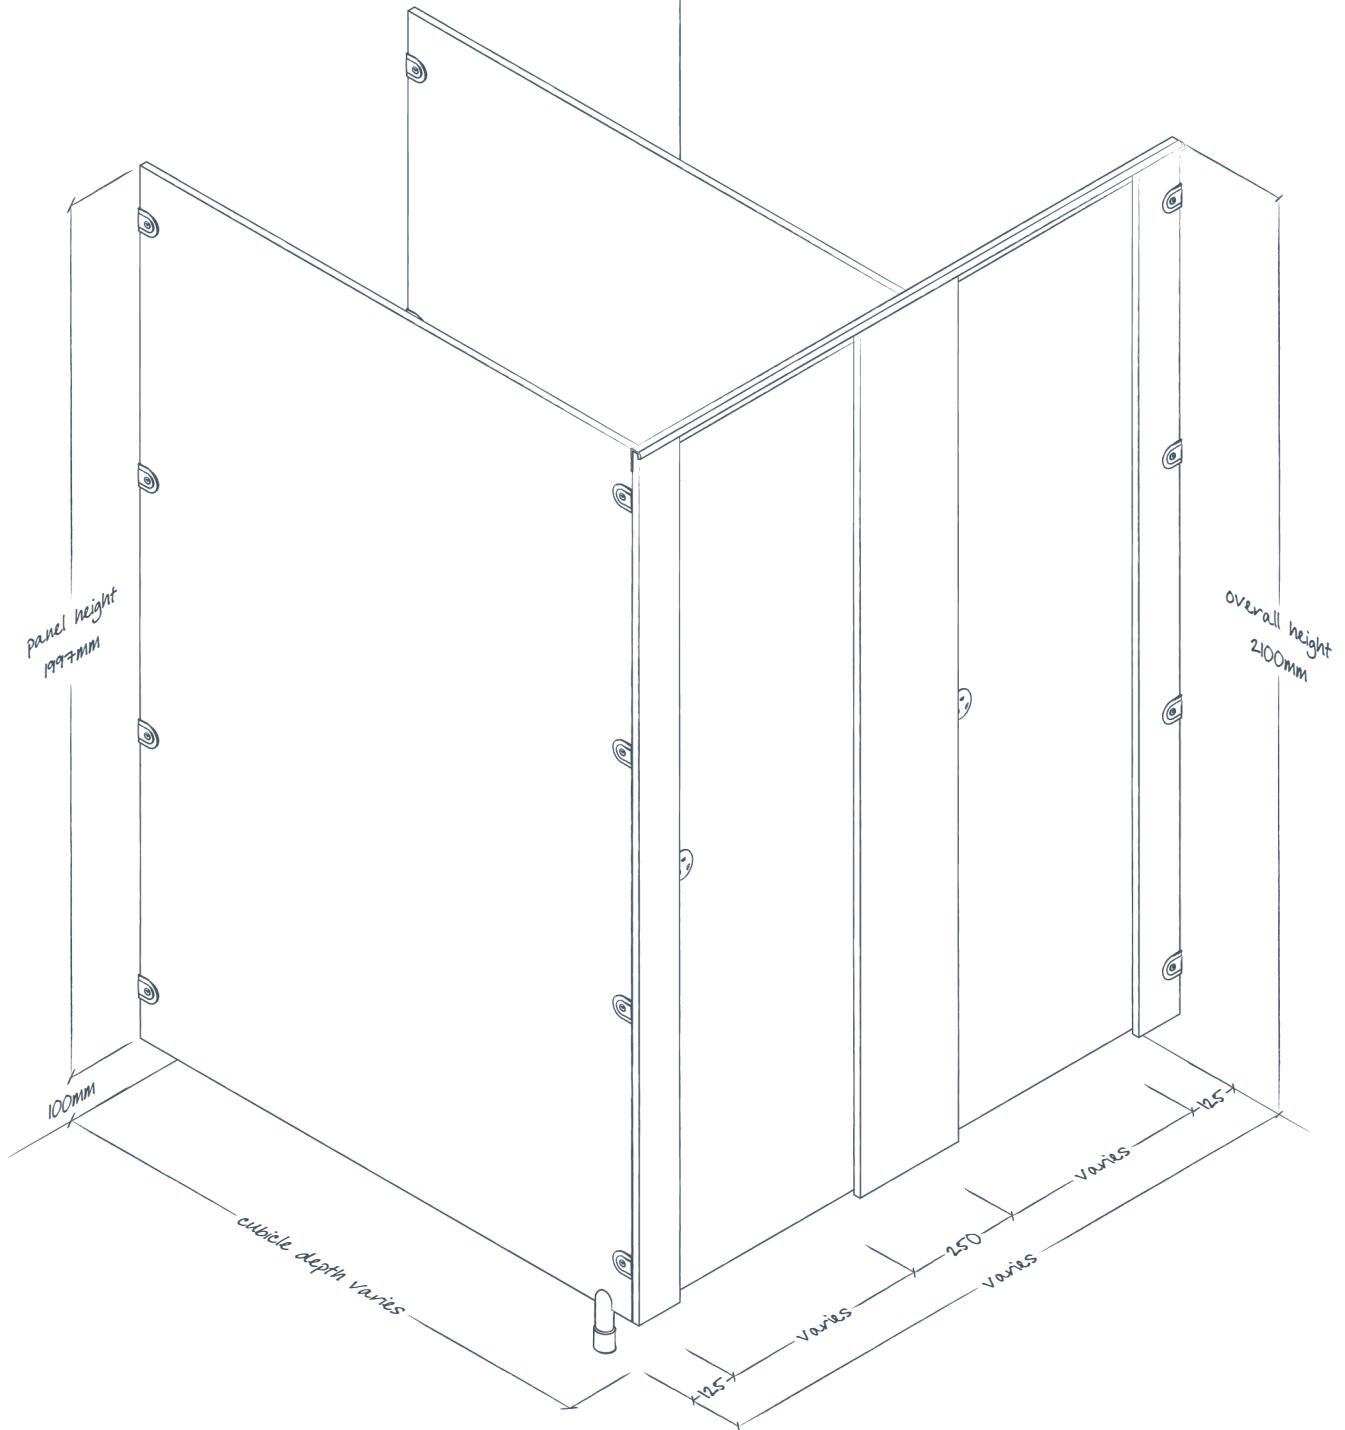

# Amwell

Washrooms from concept to completion

# Impact

629-06-02

channel bracket

pedestal

headrail

indicator bolt & fascia