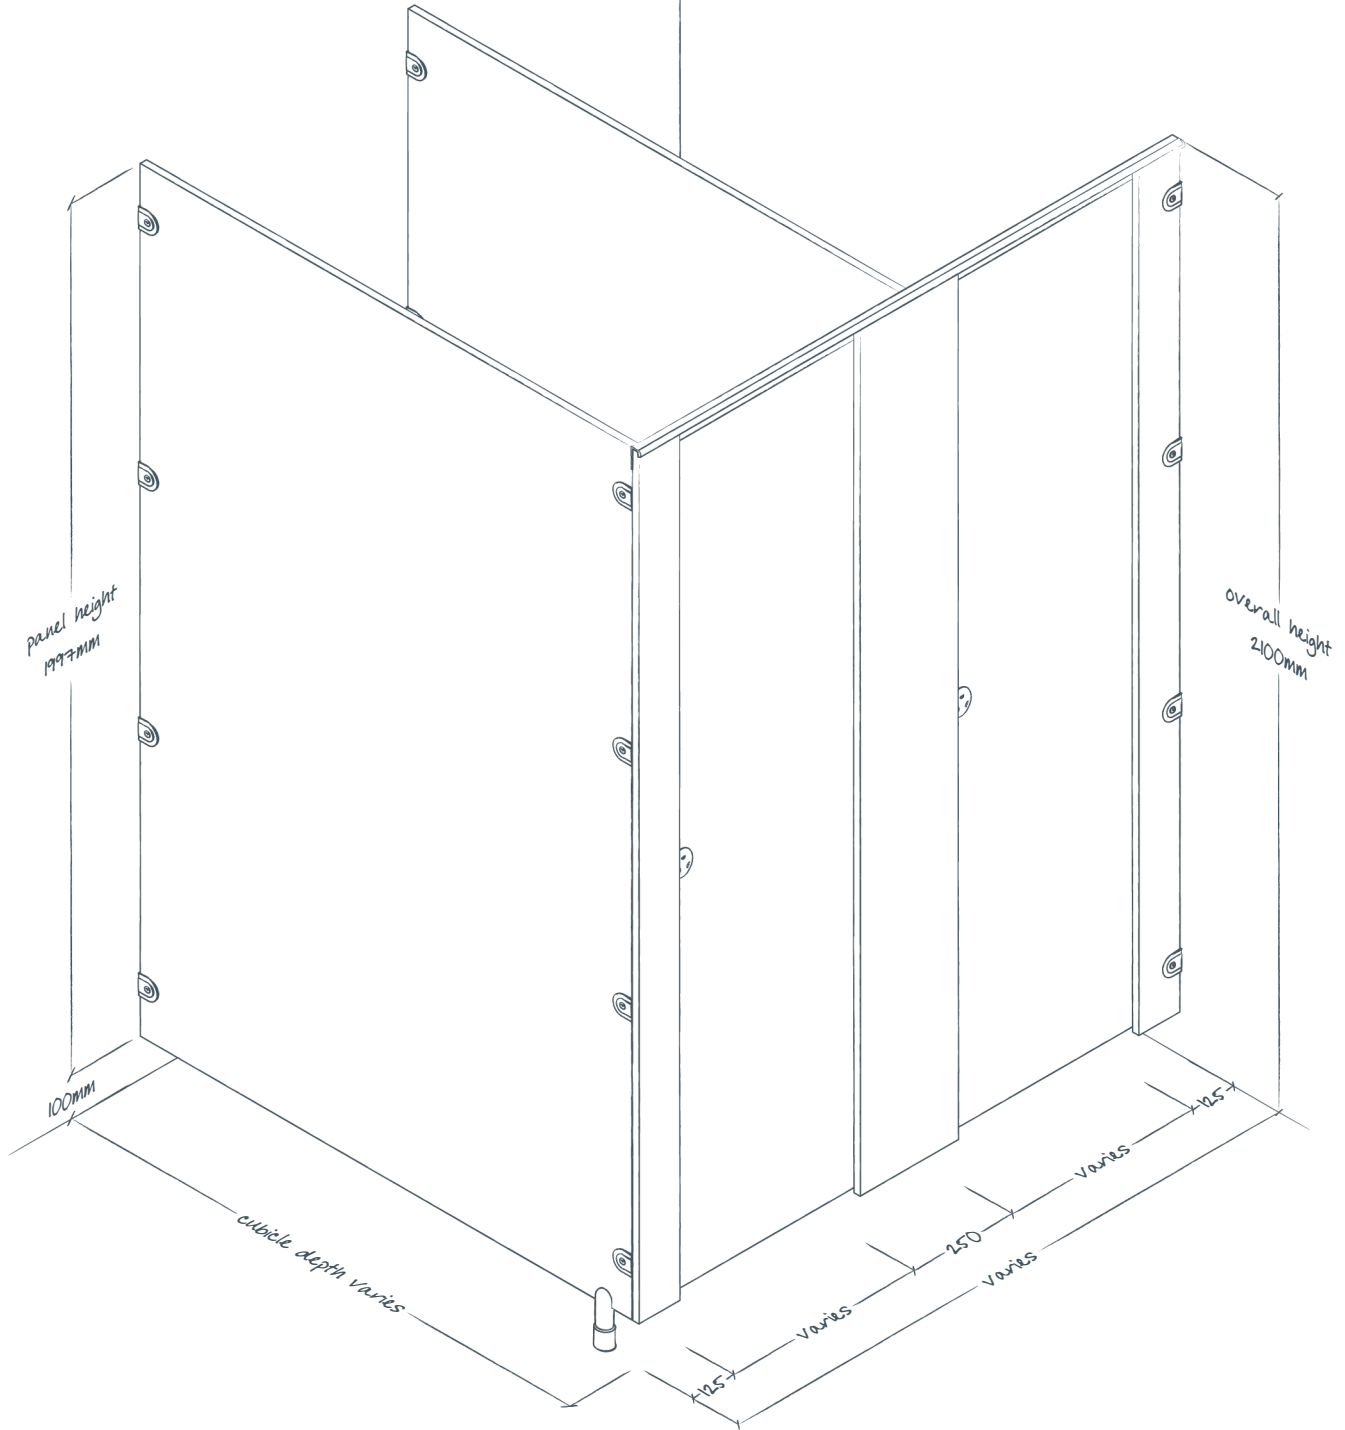

Amwell

Washrooms from concept to completion

Axis

629-05-02

channel bracket

pedestal

headrail

indicator bolt & fascia