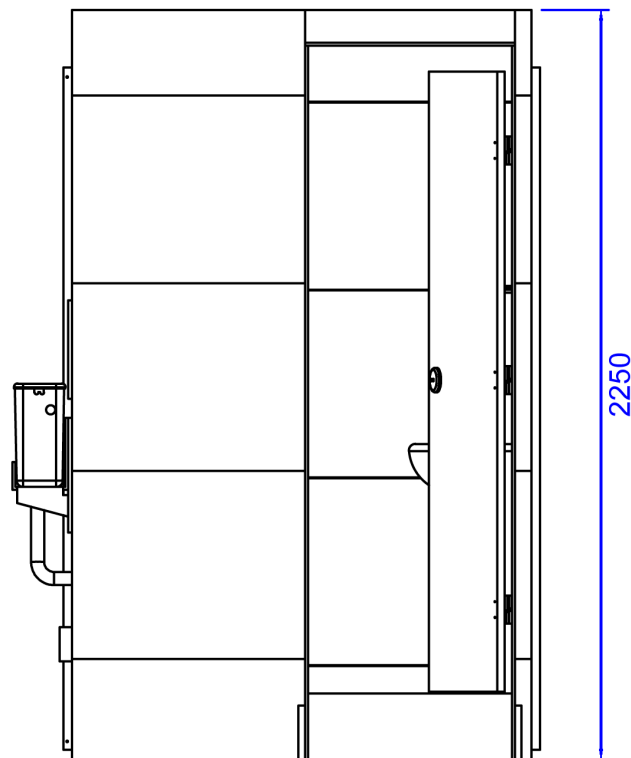

Jura Pod

Sectional enclosure

MATERIAL

Polypropylene

WEIGHT

200KG

COLOUR

White, Fleck Grey, Champagne

DIMENSIONS (mm)

1400(w) x 1200(d) x 2250(h)

25 YEAR GUARANTEE

PATENT NO. Available on request

AutoCAD

Taplanes Limited

Station Court
Nidd
Harrogate
North Yorkshire
HG3 3BN

Enquiries