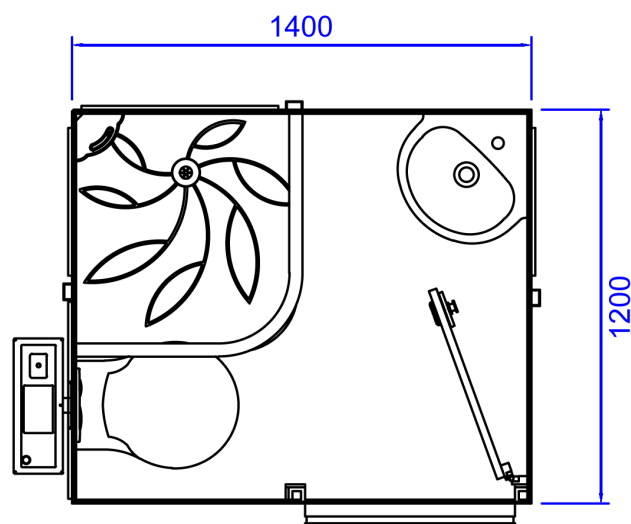

Jura Pod

Sectional enclosure

MATERIAL

Polypropylene

WEIGHT

200KG

COLOUR

White, Fleck Grey, Champagne

DIMENSIONS (mm)

1400(w) x 1200(d) x 2250(h)

25 YEAR GUARANTEE

PATENT NO. Available on request

AutoCAD

Taplanes Limited

Station Court
Nidd
Harrogate
North Yorkshire
HG3 3BN

Enquiries