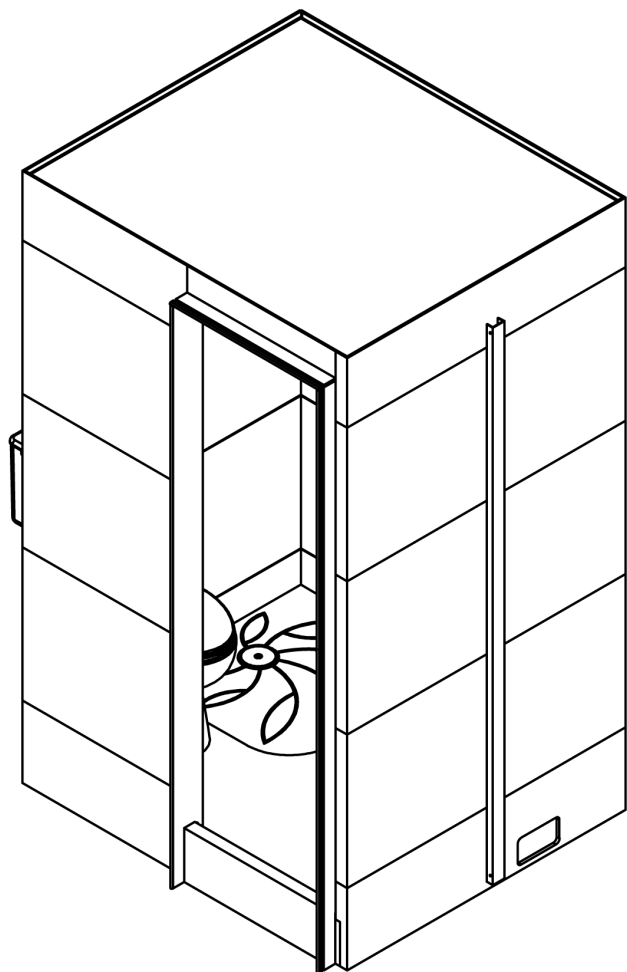

Jura Pod

Sectional enclosure

MATERIAL

Polypropylene

WEIGHT

200KG

COLOUR

White, Fleck Grey, Champagne

DIMENSIONS (mm)

1400(w) x 1200(d) x 2250(h)

25 YEAR GUARANTEE

PATENT NO. Available on request

AutoCAD

Taplanes Limited

Station Court
Nidd
Harrogate
North Yorkshire
HG3 3BN

Enquiries