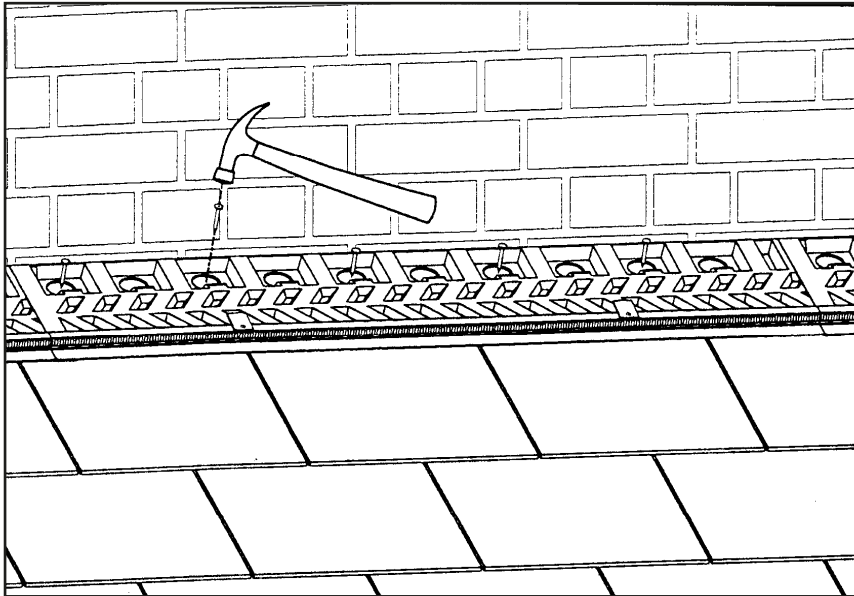

FIXING INSTRUCTIONS

Tapco Abutment Ventilator – Unleaded

THIS VENT IS SUITABLE FOR ROOF PITCHES OF 20° AND ABOVE. IF REQUIRED BELOW THIS PITCH, PLEASE CONTACT OUR TECHNICAL SERVICES DEPARTMENT