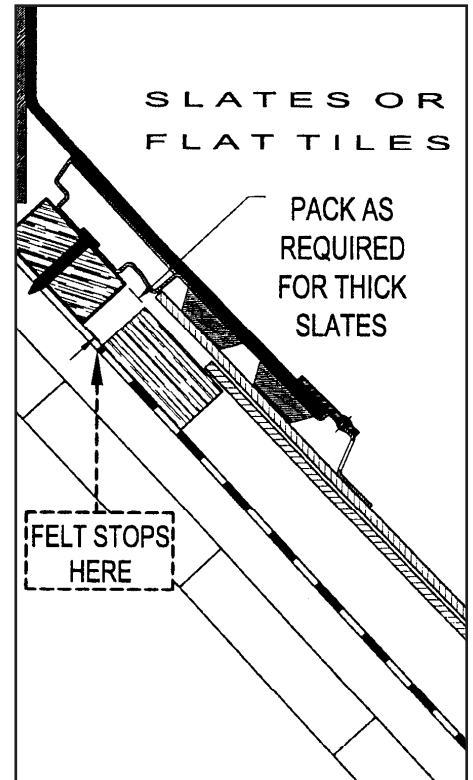

FIXING INSTRUCTIONS

Tapco Abutment Ventilator – Unleaded

THIS VENT IS SUITABLE FOR ROOF PITCHES OF 20° AND ABOVE. IF REQUIRED BELOW THIS PITCH, PLEASE CONTACT OUR TECHNICAL SERVICES DEPARTMENT