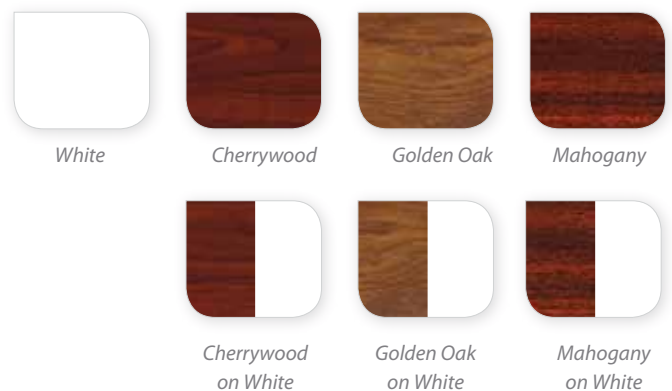

Available in the following colour options:

Hardware options

Handles & flag hinges

- Polished gold
- Polished chrome
- White
- Black

Sigenia hinge covers

- White
- Brown

Top & bottom track

- White
- Brown

.....

.....

Frame colour

White

Cherrywood

Cherrywood on White

Golden Oak

Golden Oak on White

Mahogany

Mahogany on White

Hardware options

Handles & flag hinges

White Gold

Black Chrome

Sigenia hinge covers

White Brown