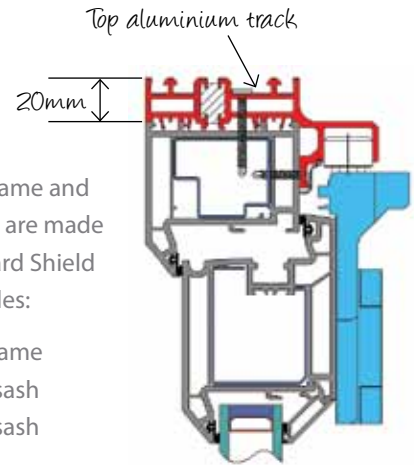

Simply select your door height, width, hardware choice, sill, finish and configuration and your door will be delivered to you ready for installation.

Schematics

Top Track

Bottom Track

open in width 150mm sill

open in width stub sill

open out width 150mm sill

open out stub sill

*All sills are 30mm height

Can be installed between house and conservatory without a sill

Installation Support

Synseal will help you every step of the way and have produced a detailed installation guide - this will accompany your delivery.