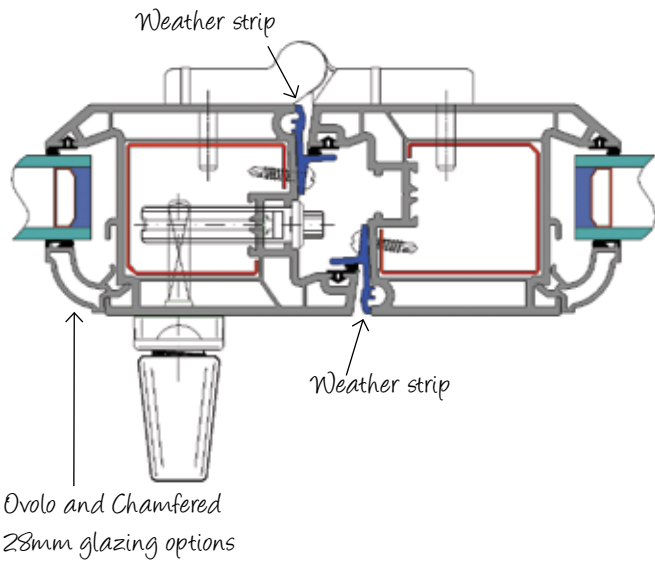

Simply select your door height, width, hardware choice, sill, finish and configuration and your door will be delivered to you ready for installation.

Schematics

Top Track

Bottom Track

open in width 150mm sill

open in width stub sill

open out width 150mm sill

open out stub sill

*All sills are 30mm height

Can be installed between house and conservatory without a sill

Installation Support

Synseal will help you every step of the way and have produced a detailed installation guide - this will accompany your delivery.