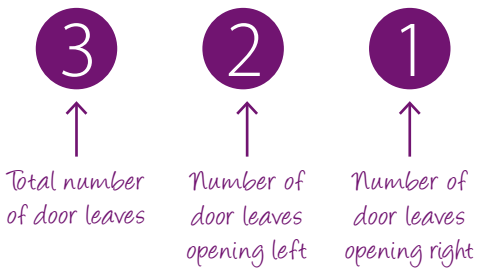

open in width stub sill

open out width 150mm sill

open out stub sill

*All sills are 30mm height

Can be installed between house and conservatory without a sill

Installation Support

Synseal will help you every step of the way and have produced a detailed installation guide - this will accompany your delivery.

Configurations

Diagram	Code	Maximum width
	220	1.8m
	321	2.7m
	330	2.7m
	431	3.6m
	440	3.6m
	541	4.5m

Diagram	Code	Maximum width
	550	4.5m
	532	4.5m
	633	5.4m
	651	5.4m
	660	5.4m

Maximum height: 2380mm
Maximum widths: Woodgrain 4500mm | White 5400mm

How the configurations work

Viewed from the outside.

Delivery and turnaround

We offer a 7 day turnaround on your order with FREE nationwide delivery on orders to fabricator premises for doors up to 4 metres in length. An additional cost applies if doors are over 4 metres in length or delivered direct to the installation site.