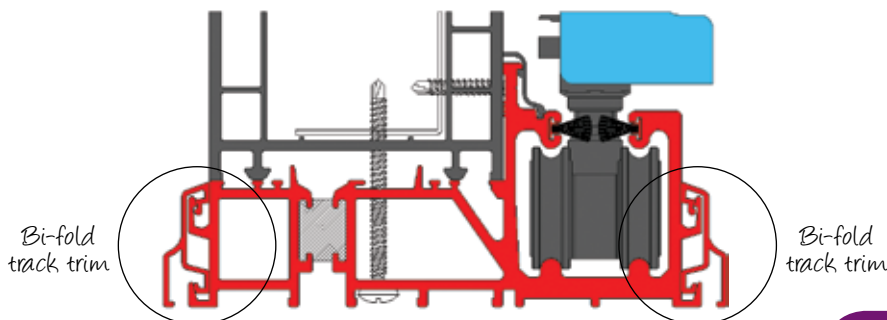

Simply select your door height, width, hardware choice, sill, finish and configuration and your door will be delivered to you ready for installation.

Schematics

Top Track

Bottom Track

open in width 150mm sill

open in width stub sill

open out width 150mm sill

open out stub sill

*All sills are 30mm height

Can be installed between house and conservatory without a sill

Installation Support

Synseal will help you every step of the way and have produced a detailed installation guide - this will accompany your delivery.