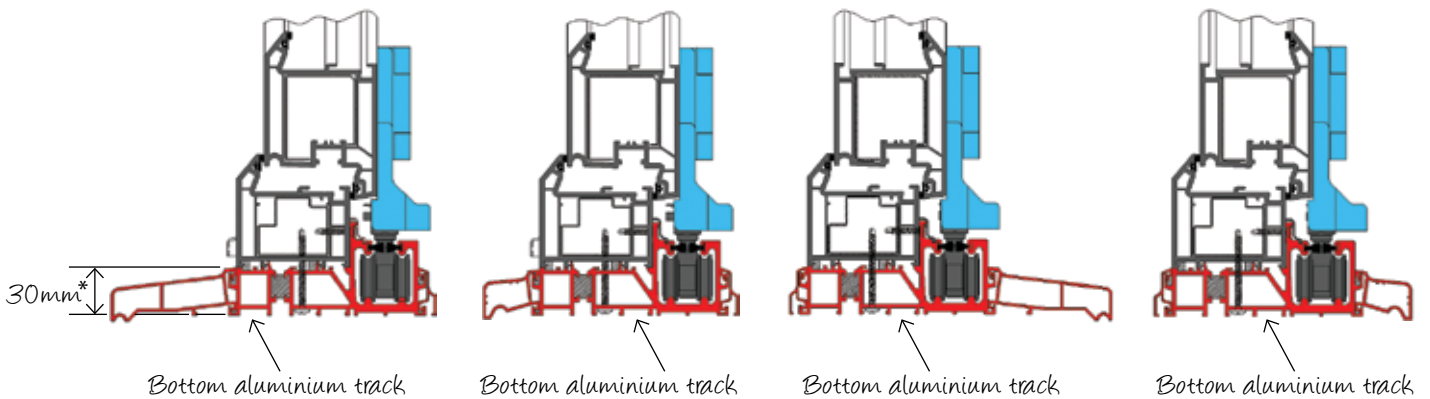

Simply select your door height, width, hardware choice, sill, finish and configuration and your door will be delivered to you ready for installation.

Schematics

Top Track

Bottom Track

open in width 150mm sill

open in width stub sill

open out width 150mm sill

open out stub sill

*All sills are 30mm height

Can be installed between house and conservatory without a sill

Installation Support

Synseal will help you every step of the way and have produced a detailed installation guide - this will accompany your delivery.