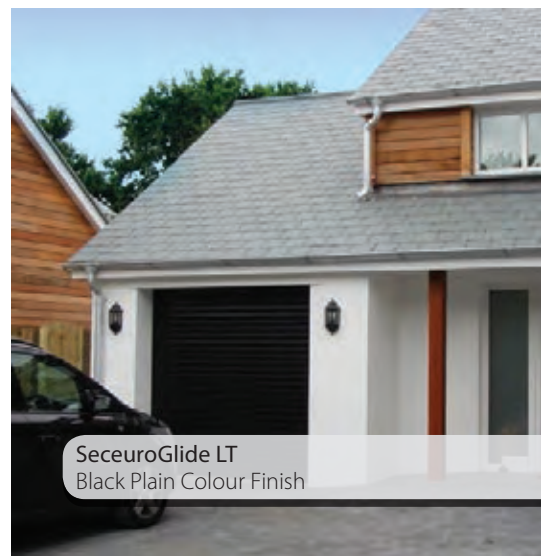

SeceuroGlide LT
Black Plain Colour Finish