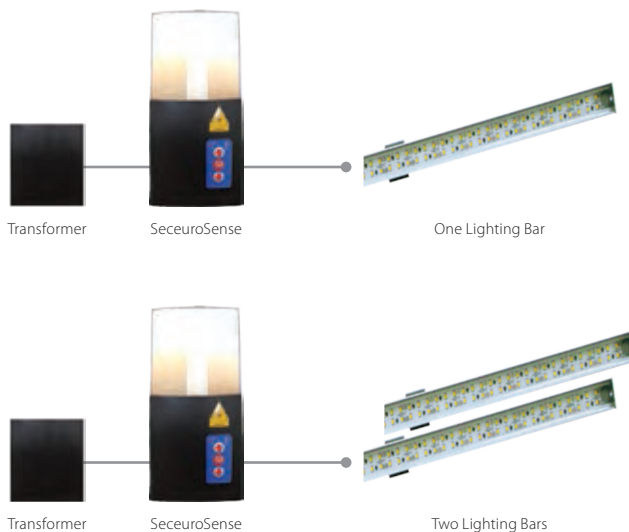

Internal/External Lighting