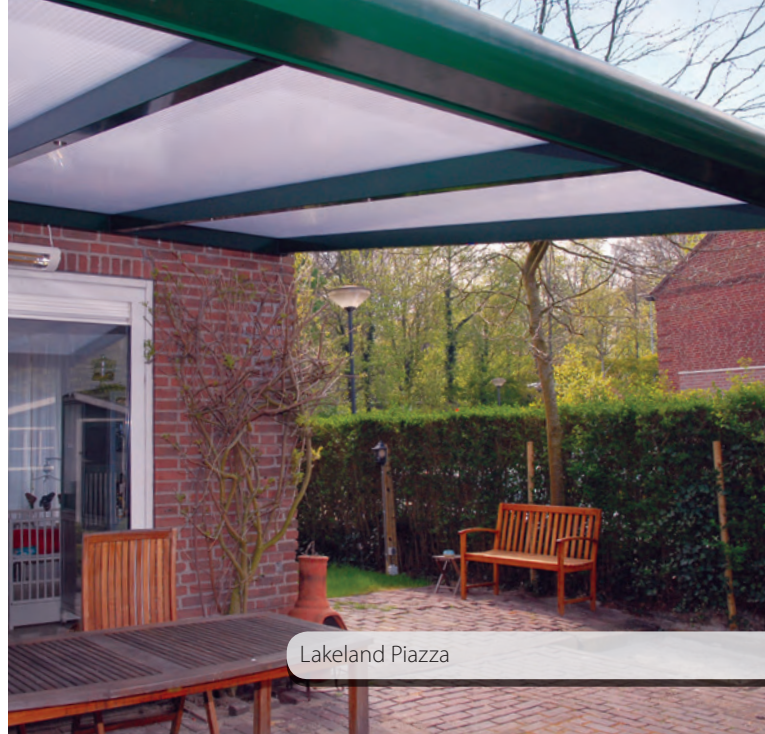

Other Products You Might Like

The Piazza Patio roof is ideal for those looking for a permanent and stylish cover for their patio or garden allowing you to make the most of outdoor living. Made from extruded aluminium with a durable polycarbonate or high quality safety glass roof, the Piazza Patio Roof spans a maximum width of 7000 mm with a maximum panel length of 3500 mm. You can choose from a wide range of high quality paint finishes including anthracite grey, white, brown and green with additional colours available at a surcharge. With such a wide choice, you are sure to find a look perfect to suit your outside space.

The Piazza is suitable for a wide variety of applications, including:

Improving your domestic security needn't mean turning your home into a fortress. The Seceuro range of made-to-measure physical security has been specifically developed to provide an attractive, effective answer to the growing need for protection from vandalism and burglary.

The range (including shutters, retractable gate and removable window bars) has been engineered to allow simple integration with any building; bolstering security and deterring would-be intruders.