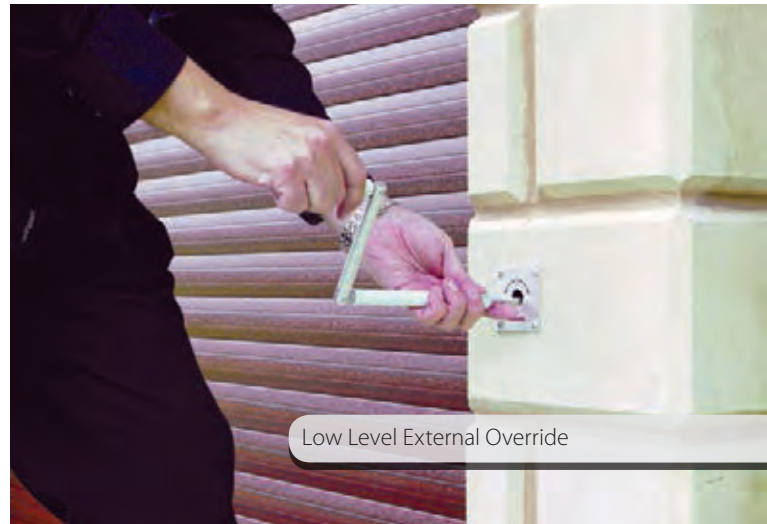

Low Level External Override

Virtually maintenance free

Careful use of your door is the best way to avoid maintenance or remedial work.

SeceuroGlide doors are low maintenance. The curtain needs wiping with a damp cloth and a mild detergent to remove any excessive dirt or grime to maintain its prime appearance and to reduce the risk of the surface being damaged. This must be done monthly in a salt air environment.

The motor and curtain have been designed to be lubrication free so there is seldom need to oil or grease any parts. In the event of your door's curtain being scratched it is advisable to touch-up the damaged area with paint to prevent any possible corrosion. If required, 25 ml pots of touch-up paint can be obtained via your distributor.