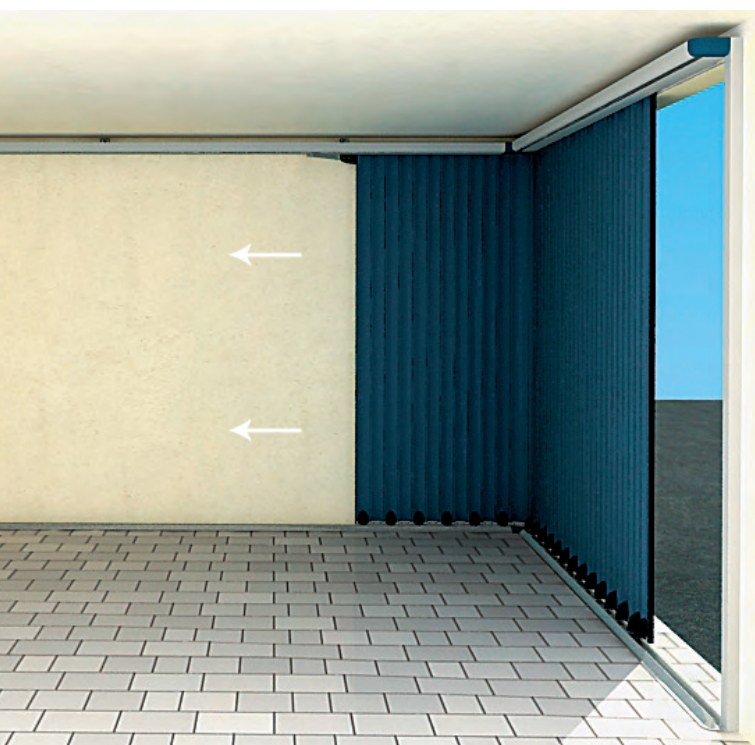

CFC-free foam-filled aluminium slat design