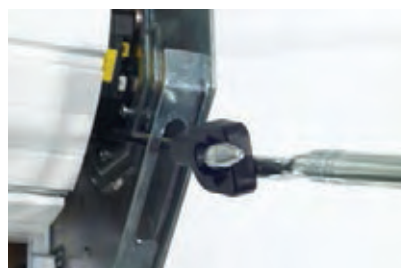

8 Never Be Locked Out

Every SeceuroGlide comes supplied with a simple manual override crank, ensuring you will never be accidentally locked in your garage – even in a power cut. Also available are external low-level override and battery backup options.