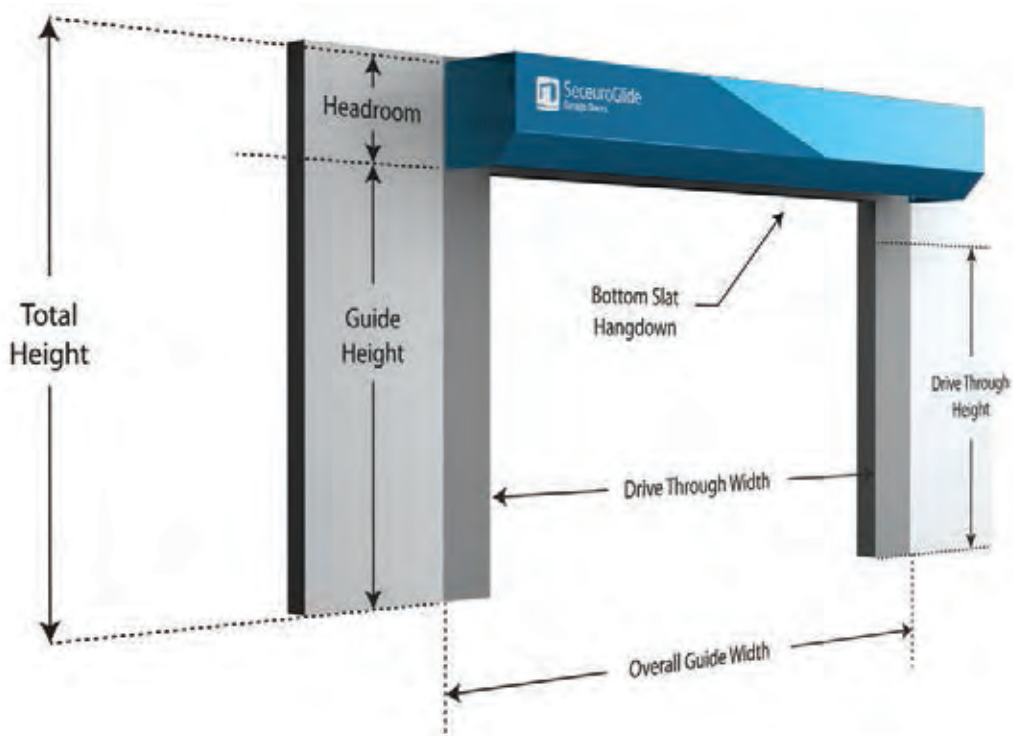

How to measure for your garage door.

Fitting Requirements

Headroom requirements

- SeceuroGlide and SeceuroGlide Excel require a minimum of 300 mm headroom for doors up to 2500 mm in opening height and 350 mm headroom for door up to 3500 mm opening height
- SeceuroGlide Manual requires a minimum headroom of 300 mm
- SeceuroGlide Compact requires just 205 mm headroom for doors with an opening height up to 2150 mm

External doors

In applications where the door is installed externally the remote control system must be installed either inside the garage or in a waterproof box (not included).

The bottom slat transmitter must always be installed on the internal face of the door and is not suitable for applications where it will be exposed to weather or excessive moisture due to condensation.

SeceuroGlide Excel restrictions

SeceuroGlide Excel is not available as supply only as it must be installed by a trained installer. SeceuroGlide Excel doors must always be internally fitted. If the coil needs to be fitted within the opening then an upgraded version of the end plate is available for a surcharge. The low level external override option is not available for SeceuroGlide Excel. In cases where the garage door is the only means of entry to the garage a battery backup will be required. All SeceuroGlide Excel doors are supplied with 90 mm guide rails.

Extreme weather conditions

High winds and high temperatures on double doors can cause increased deflection of the door. It is the installer's responsibility to ensure that the door is spaced off the wall sufficiently to allow for door movement during these extreme weather conditions.

Measuring your garage door

Watch our how to measure your garage door video at www.sws.co.uk/qr/d16b2f