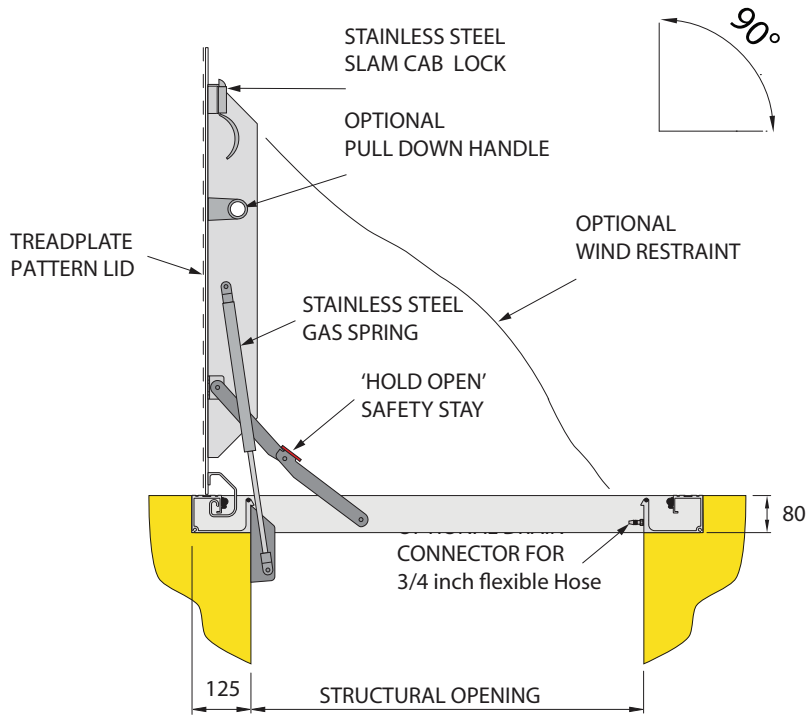

SAC SAC FLUSH COVER

Light Duty

Medium Duty