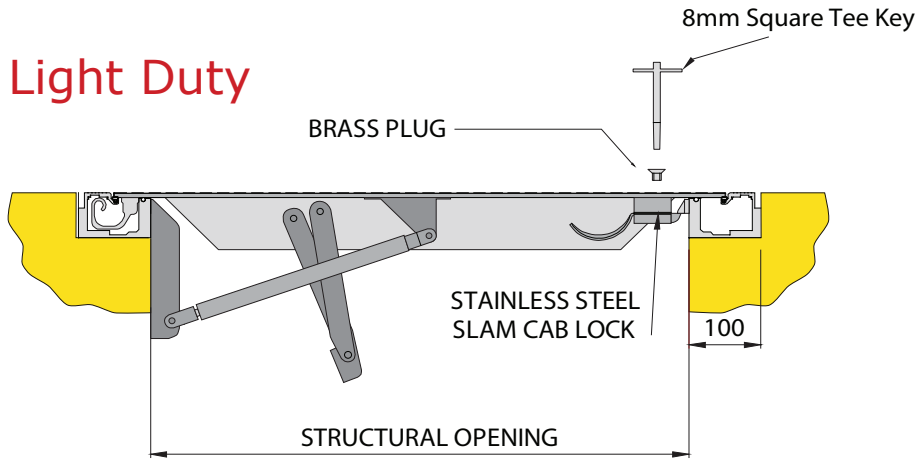

SAC SAC FLUSH COVER

Light Duty

Medium Duty