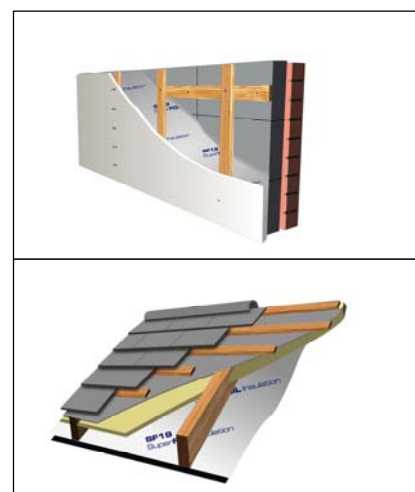

RD Certificate Number: EWW199B

Superfoil SF19 Multifoil Insulation

Description

SF40 is a multilayer foil insulation for use in roofs and cavity walls in new build, renovation and conversion constructions.

Scope of Registration

Due to space limitations, the Registered Detail certificate should be consulted for the full scope of this registration.

Validity

This system has been checked for compliance in accordance with English and Welsh Building Regulations. LABC Warranty also accepts its use when installed and used in accordance with and in relation to LABC Warranty's current Technical Standards.