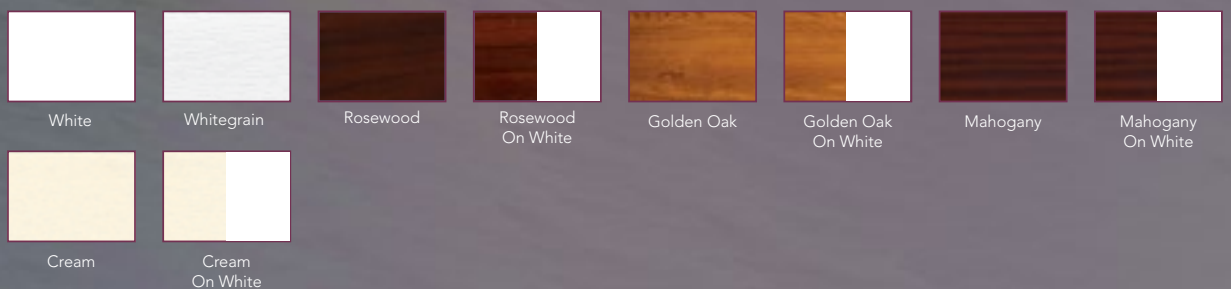

Tilt Pull

Locking Catch

White

White

Golden Oak

Rosewood

Whitegrain

Cream

Irish Oak

* To see the complete colour range, please see overleaf

Live A Life Of Colour

Evolve Vertical Slider Colour Range

Our Vertical Sliding Sash Windows are available in the colours below. The foiled finishes bring windows to life with a glossy, freshly painted, realistic wood effect, a grained wooden finish that never needs painting! You also have the option to have your windows white on the inside and foiled on the outside.

Our Evolve Vertical Sliders are made from the highest quality materials, ensuring premium quality, hard wearing and great looking frames that will stand the test of time.

Available in the following colour options on a 2 - 3 week lead time.