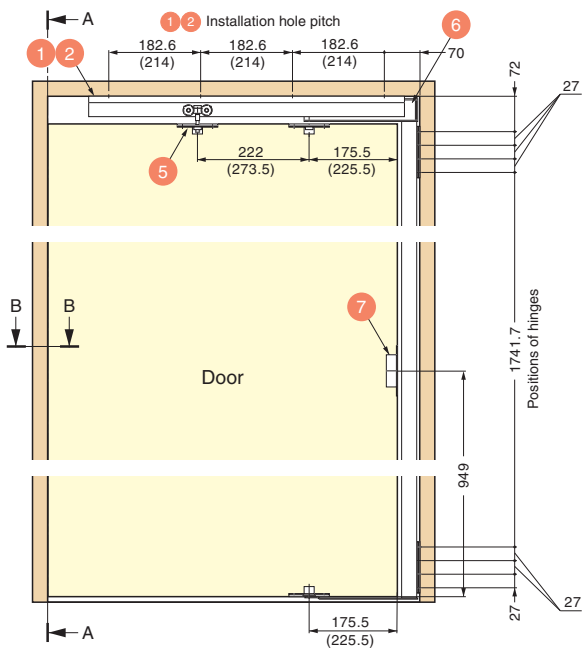

■ Installation

(): Dimensions for door width 790 mm.

■ Cut Out Dimensions

Parts Set (Per Door)

Necessary Parts

Please refer to "Qty a b c d" for parts included in each set.

	Item Code	Item Name	Description
a	250-121-300	SKD-695 (R)	R Type for Door Width 695 mm
b	250-121-301	SKD-695 (L)	L Type for Door Width 695 mm
c	250-121-302	SKD-790 (R)	R Type for Door Width 790 mm
d	250-121-303	SKD-790 (L)	L Type for Door Width 790 mm

Parts Included

No.	Qty				Part Name	Description
	a	b	c	d		
1	1 pc	1 pc	-	-	Upper Rail for Door Width 695 mm	<ul style="list-style-type: none"> Material Aluminium Alloy Finish Bronze Anodized
2	-	-	1 pc	1 pc	Upper Rail for Door Width 790 mm	<ul style="list-style-type: none"> Material ABS Colour Brown
3	1 pc	1 pc	-	-	Cover for Door Width 695 mm	<ul style="list-style-type: none"> Material ABS Colour Brown
4	-	-	1 pc	1 pc	Cover for Door Width 790 mm	<ul style="list-style-type: none"> Material ABS Colour Brown
5	1 pc	1 pc	1 pc	1 pc	Upper Roller	<ul style="list-style-type: none"> Material Zinc Alloy (ZDC) / Polyacetal (POM) Finish Plain / Natural

No.	Qty				Part Name	Description
	a	b	c	d		
6	1 pc	1 pc	1 pc	1 pc	Arm Parts	<ul style="list-style-type: none"> Material Steel Colour Brown
7	1 pc	1 pc	1 pc	1 pc	Roller Catch	<ul style="list-style-type: none"> Material Stainless Steel (SUS304) Finish Satin
8	1 pc	1 pc	1 pc	1 pc	Strike	<ul style="list-style-type: none"> Material Stainless Steel (SUS430) Finish Polished
9	1 pc	1 pc	1 pc	1 pc	Adjuster	<ul style="list-style-type: none"> Material Steel Finish Yellow Zinc Chromate