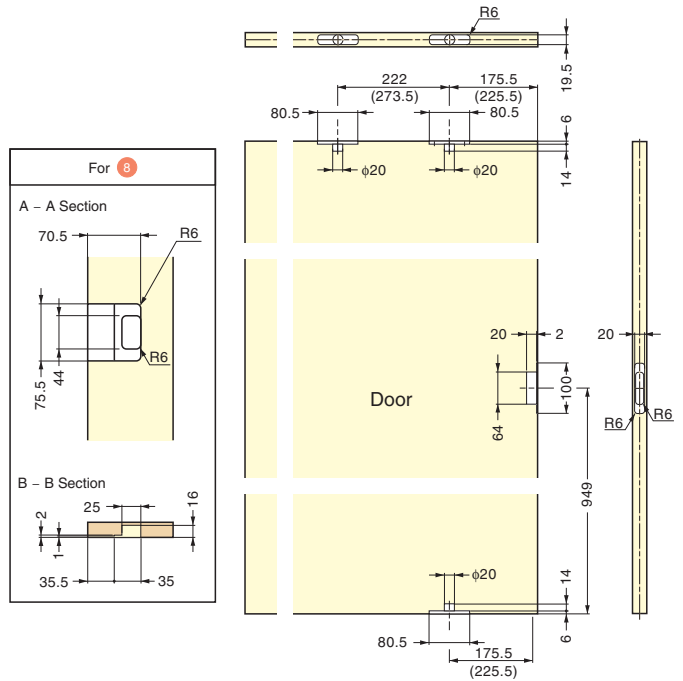

■ Installation

(): Dimensions for door width 790 mm.

■ Cut Out Dimensions

Parts Set (Per Door)

Necessary Parts

Please refer to "Qty a b c d" for parts included in each set.

	Item Code	Item Name	Description
a	250-121-300	SKD-695 (R)	R Type for Door Width 695 mm
b	250-121-301	SKD-695 (L)	L Type for Door Width 695 mm
c	250-121-302	SKD-790 (R)	R Type for Door Width 790 mm
d	250-121-303	SKD-790 (L)	L Type for Door Width 790 mm

Parts Included

No.	Qty				Part Name	Description
	a	b	c	d		
1	1 pc	1 pc	-	-	Upper Rail for Door Width 695 mm	<ul style="list-style-type: none"> Material Aluminium Alloy Finish Bronze Anodized
2	-	-	1 pc	1 pc	Upper Rail for Door Width 790 mm	<ul style="list-style-type: none"> Material ABS Colour Brown
3	1 pc	1 pc	-	-	Cover for Door Width 695 mm	<ul style="list-style-type: none"> Material ABS Colour Brown
4	-	-	1 pc	1 pc	Cover for Door Width 790 mm	<ul style="list-style-type: none"> Material ABS Colour Brown
5	1 pc	1 pc	1 pc	1 pc	Upper Roller	<ul style="list-style-type: none"> Material Zinc Alloy (ZDC) / Polyacetal (POM) Finish Plain / Natural

No.	Qty				Part Name	Description
	a	b	c	d		
6	1 pc	1 pc	1 pc	1 pc	Arm Parts	<ul style="list-style-type: none"> Material Steel Colour Brown
7	1 pc	1 pc	1 pc	1 pc	Roller Catch	<ul style="list-style-type: none"> Material Stainless Steel (SUS304) Finish Satin
8	1 pc	1 pc	1 pc	1 pc	Strike	<ul style="list-style-type: none"> Material Stainless Steel (SUS430) Finish Polished
9	1 pc	1 pc	1 pc	1 pc	Adjuster	<ul style="list-style-type: none"> Material Steel Finish Yellow Zinc Chromate