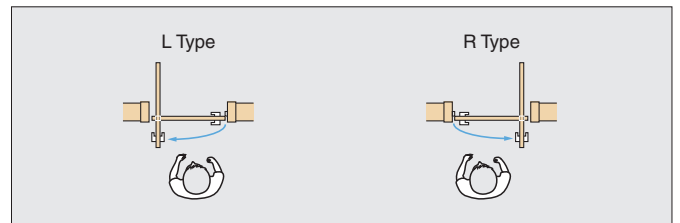

■ Installation

(): Dimensions for door width 790 mm.

■ Cut Out Dimensions

Parts Set (Per Door)

Necessary Parts

Please refer to "Qty a b c d" for parts included in each set.

	Item Code	Item Name	Description
a	250-121-300	SKD-695 (R)	R Type for Door Width 695 mm
b	250-121-301	SKD-695 (L)	L Type for Door Width 695 mm
c	250-121-302	SKD-790 (R)	R Type for Door Width 790 mm
d	250-121-303	SKD-790 (L)	L Type for Door Width 790 mm

Parts Included

No.	Qty				Part Name	Description
	a	b	c	d		
1	1 pc	1 pc	-	-	Upper Rail for Door Width 695 mm	<ul style="list-style-type: none"> Material Aluminium Alloy Finish Bronze Anodized
2	-	-	1 pc	1 pc	Upper Rail for Door Width 790 mm	<ul style="list-style-type: none"> Material ABS Colour Brown
3	1 pc	1 pc	-	-	Cover for Door Width 695 mm	<ul style="list-style-type: none"> Material ABS Colour Brown
4	-	-	1 pc	1 pc	Cover for Door Width 790 mm	<ul style="list-style-type: none"> Material ABS Colour Brown
5	1 pc	1 pc	1 pc	1 pc	Upper Roller	<ul style="list-style-type: none"> Material Zinc Alloy (ZDC) / Polyacetal (POM) Finish Plain / Natural

No.	Qty				Part Name	Description
	a	b	c	d		
6	1 pc	1 pc	1 pc	1 pc	Arm Parts	<ul style="list-style-type: none"> Material Steel Colour Brown
7	1 pc	1 pc	1 pc	1 pc	Roller Catch	<ul style="list-style-type: none"> Material Stainless Steel (SUS304) Finish Satin
8	1 pc	1 pc	1 pc	1 pc	Strike	<ul style="list-style-type: none"> Material Stainless Steel (SUS430) Finish Polished
9	1 pc	1 pc	1 pc	1 pc	Adjuster	<ul style="list-style-type: none"> Material Steel Finish Yellow Zinc Chromate