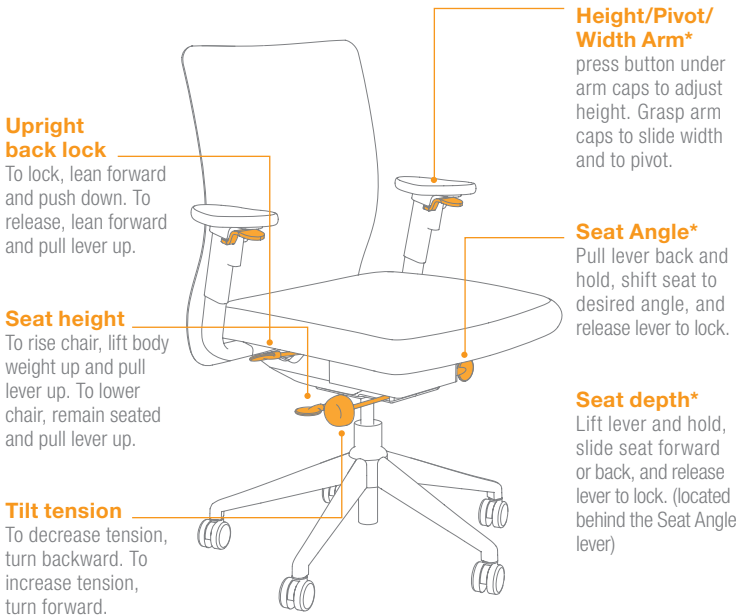

Steelcase

jersey®

Style meshes with great support.™ A gracefully curved back and a comfortable seat define this Brian Kane design. With Jersey's double mesh back, the first layer gives you a comfortable contact surface and the second layer provides support. Ergonomic features are simple to adjust so you can sit easy all day long.