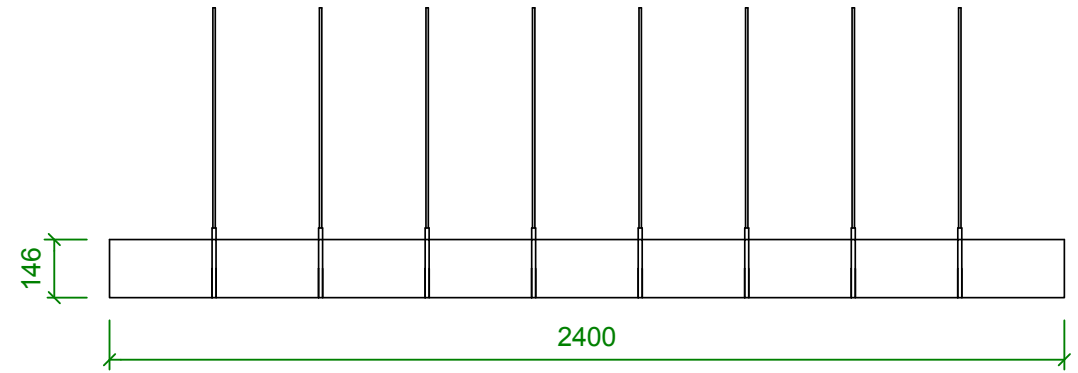

Grid baffles  
ELEVATION VIEW

Grid baffles  
END VIEW

Grid baffles  
PLAN VIEW

Grid baffles  
ISO VIEW

Grid baffles  
EXPLODED VIEW

Drawn by M. D.	Created by SOUNDTECT	Approved by	Creation Date 17-09-18	Print Date 17-09-18
		Sheet Name GRID BAFFLES ASSEMBLY		Size A3
		Project Title Grid baffles		Revision Sheet 1 / 2