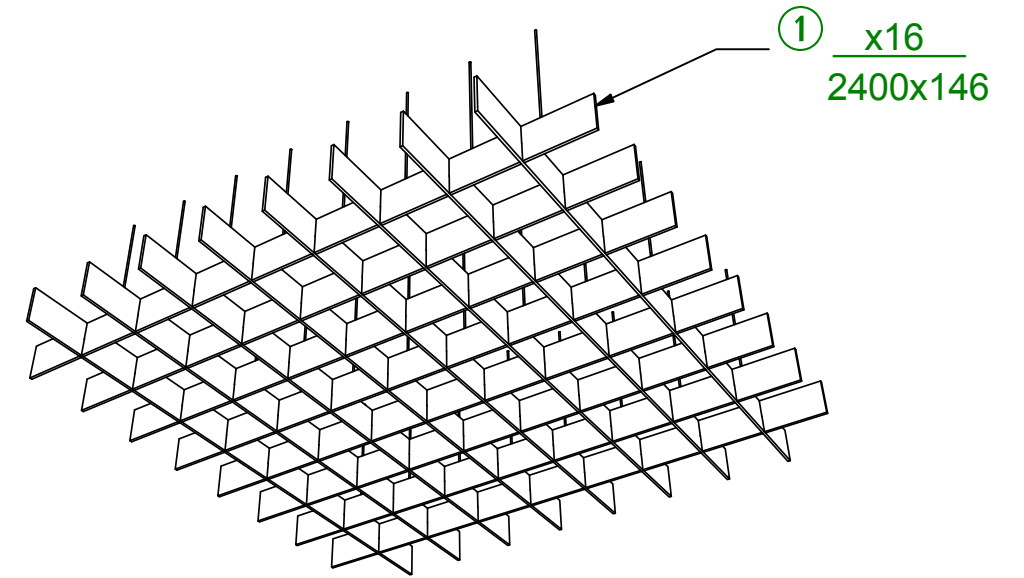

Grid baffles  
ELEVATION VIEW

Grid baffles  
END VIEW

Grid baffles  
PLAN VIEW

Grid baffles  
ISO VIEW

Grid baffles  
EXPLODED VIEW

Drawn by M. D.	Created by SOUNDTECT	Approved by	Creation Date 17-09-18	Print Date 17-09-18
		Sheet Name GRID BAFFLES ASSEMBLY		Size A3
		Project Title Grid baffles		Revision Sheet 1 / 2