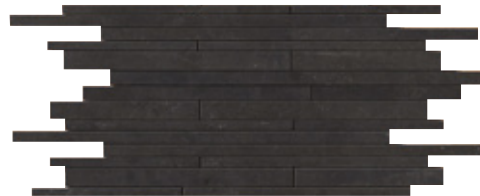

5 SIZES • 6 COLOURS • 2 FINISHES

BASALT

3web31069

3web31065

3web31066

3web31068

3web31067

3web31064

Mosaic A
 300x300mm (50x50)
 Available in all colours

Mosaic B
 300x300mm (25x25)
 Available in all colours

Decor C
 300x600mm
 Available in all colours

	300x300 9.5mm	450x450 9.5mm	300x600 9.5mm	450x900 10.5mm	600x1200 10.5mm
3web31069	● □	● □	● □	● □	● □
3web31065	● □	● □	● □	● □	● □
3web31066	● □	● □	● □	● □	● □
3web31068	● □	● □	● □	● □	● □
3web31067	● □	● □	● □	● □	● □
3web31064	● □	● □	● □	● □	● □

● Matt R10 (B) □ Lappato

Square and round top plinths, step treads, insert and listel and terminals are available. For more information contact our sales team.

- Dimensions and Surface Quality ISO 10545-2 Conforms
- Water Absorption ISO 10545-3 ≤ 0.1%
- Breaking Strength ISO 10545-4 50-60 N/mm²
- Deep Abrasion Resistance ISO 10545-6 High