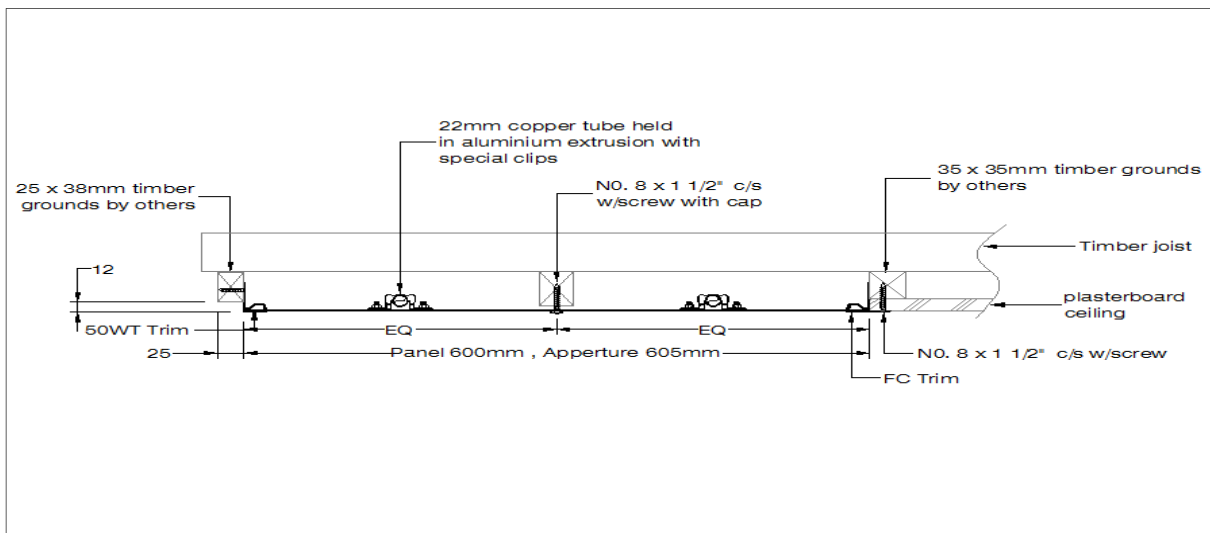

www.solray.co.uk

Registered In England: 12454878

Typical fixing details for Solray Perimeter panels

Perimeter heating for suspended ceilings

Perimeter heating for plasterboard ceilings

Details shown based on 600mm wide units. Panel sizes available in any size to suit building requirements