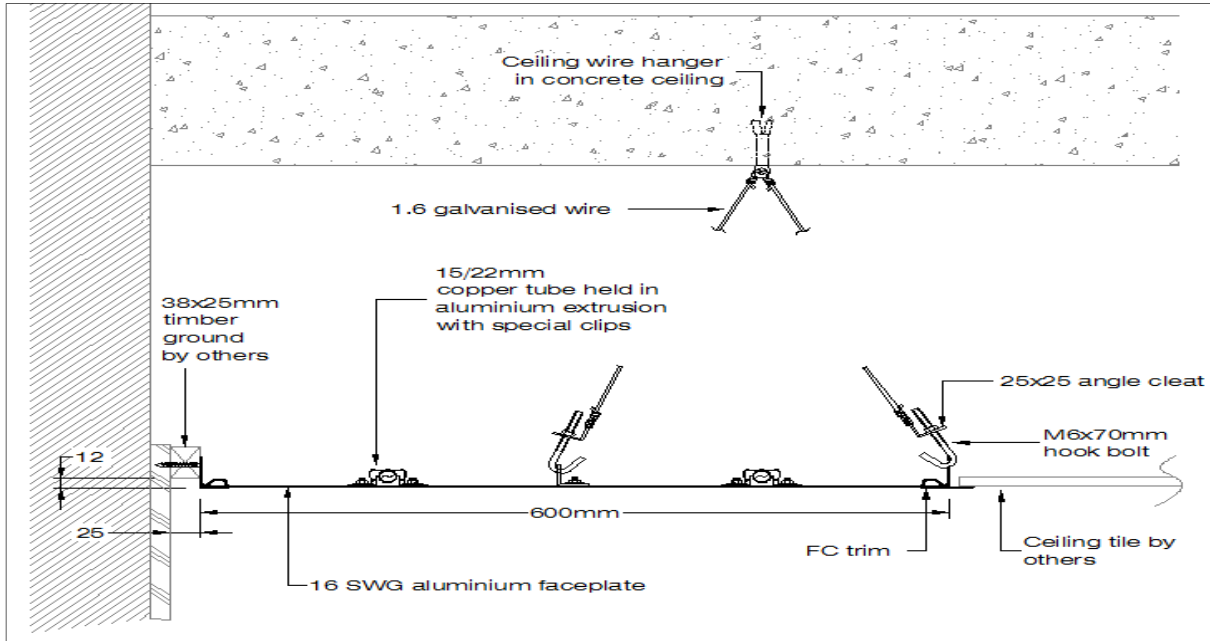

www.solray.co.uk

Registered In England: 12454878

Typical fixing details for Solray Perimeter panels

Perimeter heating for suspended ceilings

Perimeter heating for plasterboard ceilings

Details shown based on 600mm wide units. Panel sizes available in any size to suit building requirements