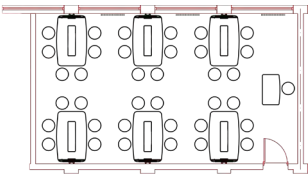

3, 5, 6, 8 & 10 Seat

WorksZone Accessories and Options

WorksZone Options

Compact TechWell™
3, 5 & 6 Seat

TechWell™ XL
6, 8 & 10 Seat

VariHite (height adjustable)

WorksZone Multi-Position
Screen Support

Central Connectivity

Power Surface Mounts with optional input modules

Power Puck

Power Puck with USB

CableWell for flying leads

Wired Collaboration Systems

Wireless Collaboration Systems

Wired and wireless collaboration systems are not supplied through TeamMate

Design Service

2D space planning

3D space planning

Smart Presentations Limited
Unit 29, Space Business Centre
Smeaton Close
Aylesbury
Buckinghamshire
HP19 8FJ
United Kingdom

T: 01296 642000
E: info@presentations.co.uk
W: www.presentations.co.uk