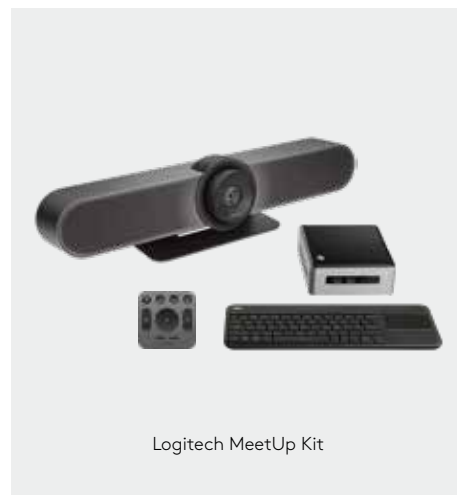

Logitech MeetUp Kit